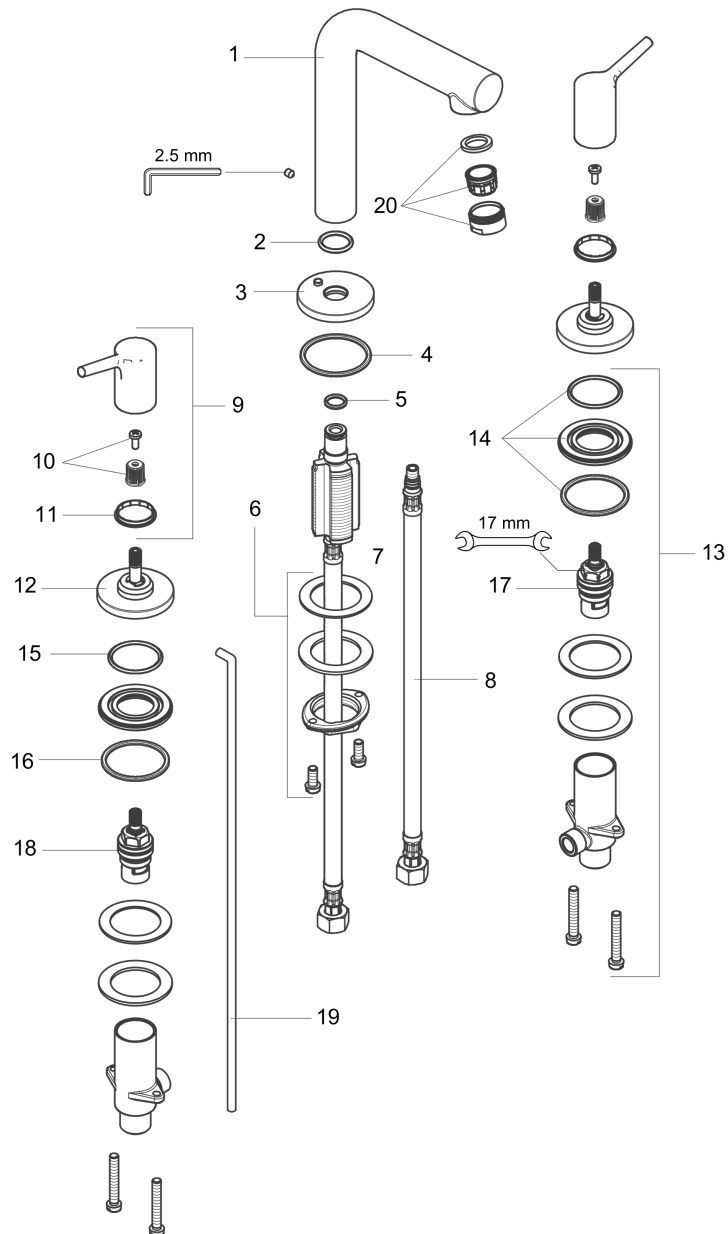

**Talis S**  
**Widespread Faucet 150 with Pop-Up Drain, 1.2 GPM**  
 Finish: **chrome** Part no. : **72130001**

Exploded drawing

Year of production: >11/16

**Talis S****Widespread Faucet 150 with Pop-Up Drain, 1.2 GPM**Finish: **chrome** Part no. : **72130001****Spare parts list**

Year of production: &gt;11/16

Pos.	Description	Part no.	Price	PU
1	spout cpl.	92769000	-	1
2	O-ring 18x2,5	98139000	-	1
3	escutcheon Ø 53 mm	95272000	-	1
4	O-ring	92768000	-	1
5	O-ring 11x2	98127000	-	1
6	fixing set (Ø 32)	13961000	-	1
7	lever collar	97548000	-	1
8	connection hose 450 mm M8x0,75 G3/8	97206000	-	1
9	handle	92770000	-	1
10	handle fixing set	98932000	-	1
11	set of color-rings cold / hot water	92225000	-	1
12	escutcheon Ø 52 mm	97285000	-	1
13	stop valve cpl.	97357001	-	1
14	nut	92854000	-	1
15	O-Ring 32x2,5	96364000	-	1
16	O-ring 40x3	92634000	-	1
17	shut off unit left closing	94008000	-	1
18	shut off unit right closing	94009000	-	1
19	pull rod	94083000	-	1
20	aerator M24x1 (4,5 l/min)	92877000	-	1
a	pop up waste	88509000	-	1