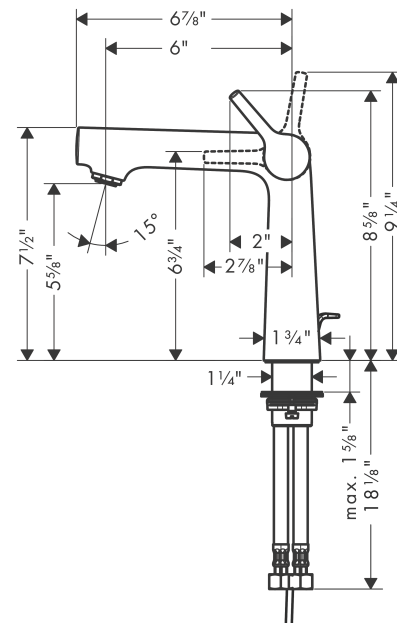

### Features

- Handle variant: pin
- Spray modes: normal spray
- Flow: 1.2 GPM (4.5 L/Min)
- Ceramic cartridge
- Includes pop-up drain
- EPD Basin Faucets

## Technology

## Scale drawing

**Talis S**  
**Single-Hole Faucet 140 with Pop-Up Drain, 1.2 GPM**  
 Finish: **chrome** Part no. : **72113001**

Exploded drawing

Year of production: >09/16

**Talis S**  
**Single-Hole Faucet 140 with Pop-Up Drain, 1.2 GPM**  
 Finish: **chrome** Part no. : **72113001**

## Spare parts list

Year of production: >09/16

| Pos. | Description                     | Part no. | Price | PU |
|------|---------------------------------|----------|-------|----|
| 1    | handle                          | 92771000 | -     | 1  |
| 2    | screw cover                     | 95704000 | -     | 1  |
| 3    | flange                          | 95493000 | -     | 1  |
| 4    | nut                             | 95178000 | -     | 1  |
| 5    | O-ring 24x2                     | 98388000 | -     | 1  |
| 6    | cartridge, assy                 | 95973001 | -     | 1  |
| 7    | seal                            | 98865000 | -     | 1  |
| 8    | aerator M24x1 (4,5 l/min)       | 92812000 | -     | 1  |
| 9    | flat seal                       | 98749000 | -     | 1  |
| 10   | fixing set (Ø 32)               | 13961000 | -     | 1  |
| 11   | lever collar                    | 97548000 | -     | 1  |
| 12   | connection hose 23½" M10x1 3/8" | 14099001 | -     | 1  |
| 13   | O-ring 8x1,75                   | 97827000 | -     | 1  |
| 14   | pull rod                        | 96657000 | -     | 1  |
| 15   | hollow set screw M6x10 DIN 916  | 96029000 | -     | 1  |
| a    | pop up waste                    | 88509000 | -     | 1  |
| b    | fixation extension 35 mm        | 13898000 | -     | 1  |