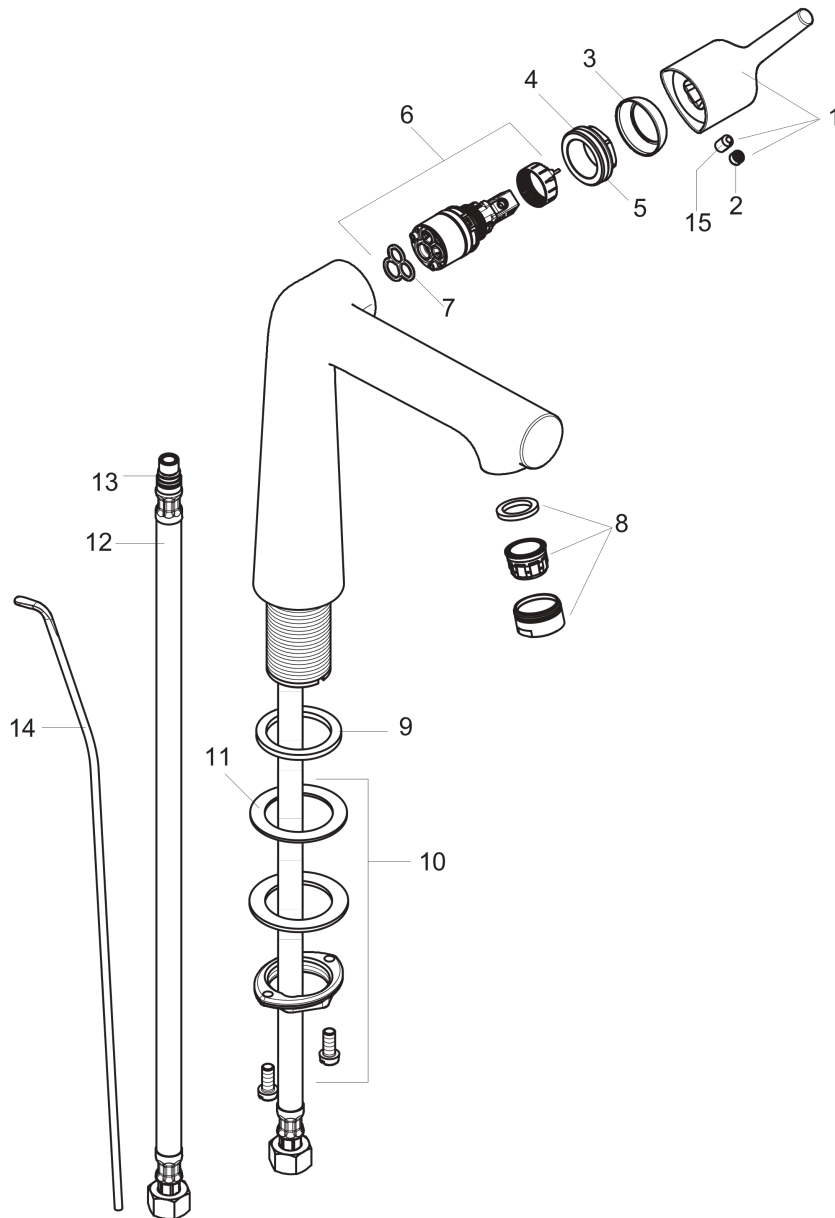

## Product image

## Scale drawing

**Talis S**  
**Single-Hole Faucet 140 with Pop-Up Drain, 1.2 GPM**  
 Finish: **chrome** Part no. : **72113001**

Exploded drawing

Year of production: >09/16

**Talis S**  
**Single-Hole Faucet 140 with Pop-Up Drain, 1.2 GPM**  
 Finish: **chrome** Part no. : **72113001**

## Spare parts list

Year of production: >09/16

| Pos. | Description                     | Part no. | Price | PU |
|------|---------------------------------|----------|-------|----|
| 1    | handle                          | 92771000 | -     | 1  |
| 2    | screw cover                     | 95704000 | -     | 1  |
| 3    | flange                          | 95493000 | -     | 1  |
| 4    | nut                             | 95178000 | -     | 1  |
| 5    | O-ring 24x2                     | 98388000 | -     | 1  |
| 6    | cartridge, assy                 | 95973001 | -     | 1  |
| 7    | seal                            | 98865000 | -     | 1  |
| 8    | aerator M24x1 (4,5 l/min)       | 92812000 | -     | 1  |
| 9    | flat seal                       | 98749000 | -     | 1  |
| 10   | fixing set (Ø 32)               | 13961000 | -     | 1  |
| 11   | lever collar                    | 97548000 | -     | 1  |
| 12   | connection hose 23½" M10x1 3/8" | 14099001 | -     | 1  |
| 13   | O-ring 8x1,75                   | 97827000 | -     | 1  |
| 14   | pull rod                        | 96657000 | -     | 1  |
| 15   | hollow set screw M6x10 DIN 916  | 96029000 | -     | 1  |
| a    | pop up waste                    | 88509000 | -     | 1  |
| b    | fixation extension 35 mm        | 13898000 | -     | 1  |