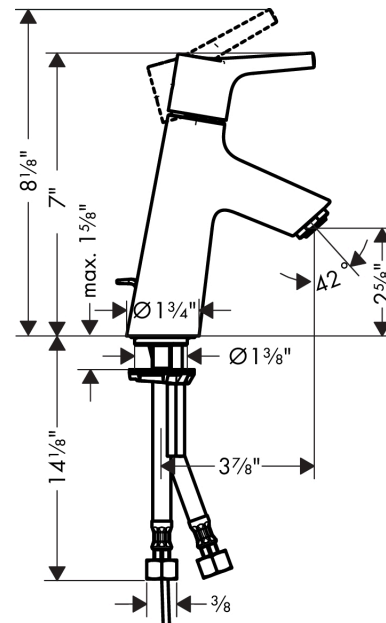

Talis S
Single-Hole Faucet 80 with Pop-Up Drain, 1.2 GPM
 Finish: **chrome** Part no. : **72010001**

Description

Features

- Handle variant: Lever
- Spray modes: normal spray
- Flow: 1.2 GPM (4.5 L/Min)
- Ceramic cartridge
- Includes pop-up drain
- EPD Basin Faucets

Item details

List Price \$ 297.00

Technology

Compliance / Sustainability

Product image

Scale drawing

Talis S
Single-Hole Faucet 80 with Pop-Up Drain, 1.2 GPM
 Finish: **chrome** Part no. : **72010001**

Exploded drawing

Year of production: >08/16

Talis S
Single-Hole Faucet 80 with Pop-Up Drain, 1.2 GPM
 Finish: **chrome** Part no. : **72010001**

Spare parts list

Year of production: >08/16

Pos.	Description	Part no.	Price	PU
1	screw cover	95704000	-	1
2	handle	92626000	-	1
3	flange	92625000	-	1
4	O-ring 27x1,5	92527000	-	1
5	nut	92627000	-	1
6	cartridge, assy	95973001	-	1
7	seal	98865000	-	1
8	adapter for cartridge	92628000	-	1
9	adapter for cartridge	98866000	-	1
10	O-ring 23x2	98398000	-	1
11	pull rod	96657000	-	1
12	O-ring 7x1,5	98422000	-	1
13	screw M8 x 68	97736000	-	1
14	seal Ø 42	98722000	-	1
15	fixing set	96016000	-	1
16	connection hose 18½" M8x0,75 3/8"	96321001	-	1
17	aerator M24x1 (4,5 l/min)	92877000	-	1
a	pop up waste	88509000	-	1