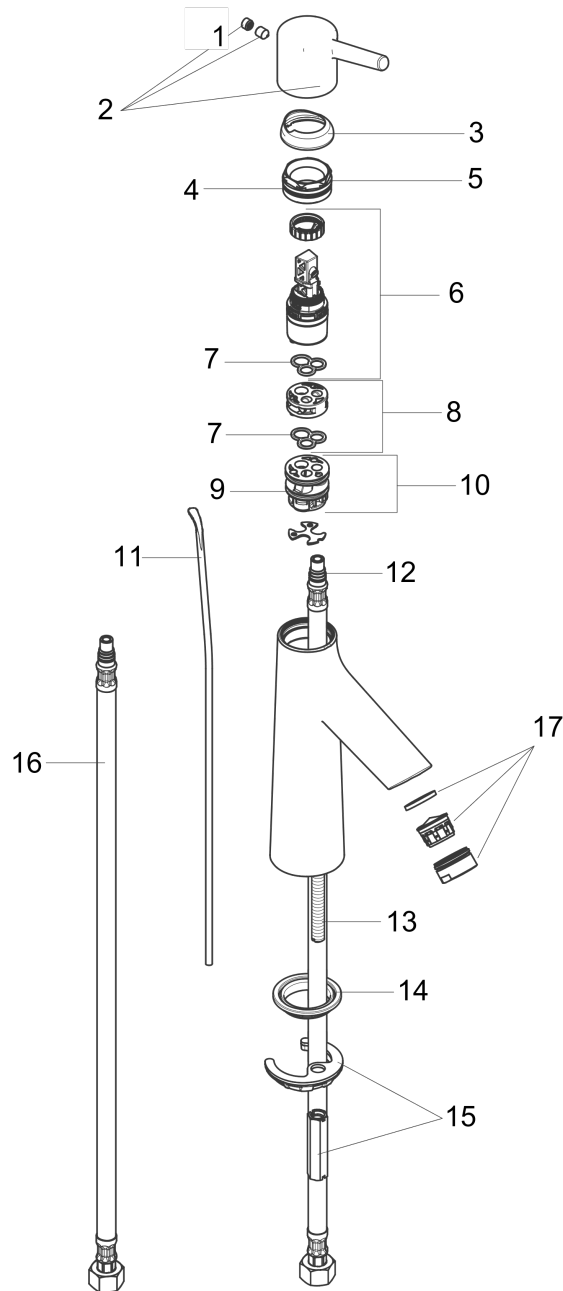

Talis S
Single-Hole Faucet 80 with Pop-Up Drain, 1.2 GPM
 Finish: **chrome** Part no. : **72010001**

Description

Features

- Handle variant: Lever
- Spray modes: normal spray
- Flow: 1.2 GPM (4.5 L/Min)
- Ceramic cartridge
- Includes pop-up drain
- EPD Basin Faucets

Item details

List Price \$ 297.00

Technology

Compliance / Sustainability

Product image

Scale drawing

Talis S
Single-Hole Faucet 80 with Pop-Up Drain, 1.2 GPM
 Finish: **chrome** Part no. : **72010001**

Exploded drawing

Year of production: >08/16

Talis S
Single-Hole Faucet 80 with Pop-Up Drain, 1.2 GPM
 Finish: **chrome** Part no. : **72010001**

Spare parts list

Year of production: >08/16

Pos.	Description	Part no.	Price	PU
1	screw cover	95704000	-	1
2	handle	92626000	-	1
3	flange	92625000	-	1
4	O-ring 27x1,5	92527000	-	1
5	nut	92627000	-	1
6	cartridge, assy	95973001	-	1
7	seal	98865000	-	1
8	adapter for cartridge	92628000	-	1
9	adapter for cartridge	98866000	-	1
10	O-ring 23x2	98398000	-	1
11	pull rod	96657000	-	1
12	O-ring 7x1,5	98422000	-	1
13	screw M8 x 68	97736000	-	1
14	seal Ø 42	98722000	-	1
15	fixing set	96016000	-	1
16	connection hose 18½" M8x0,75 3/8"	96321001	-	1
17	aerator M24x1 (4,5 l/min)	92877000	-	1
a	pop up waste	88509000	-	1