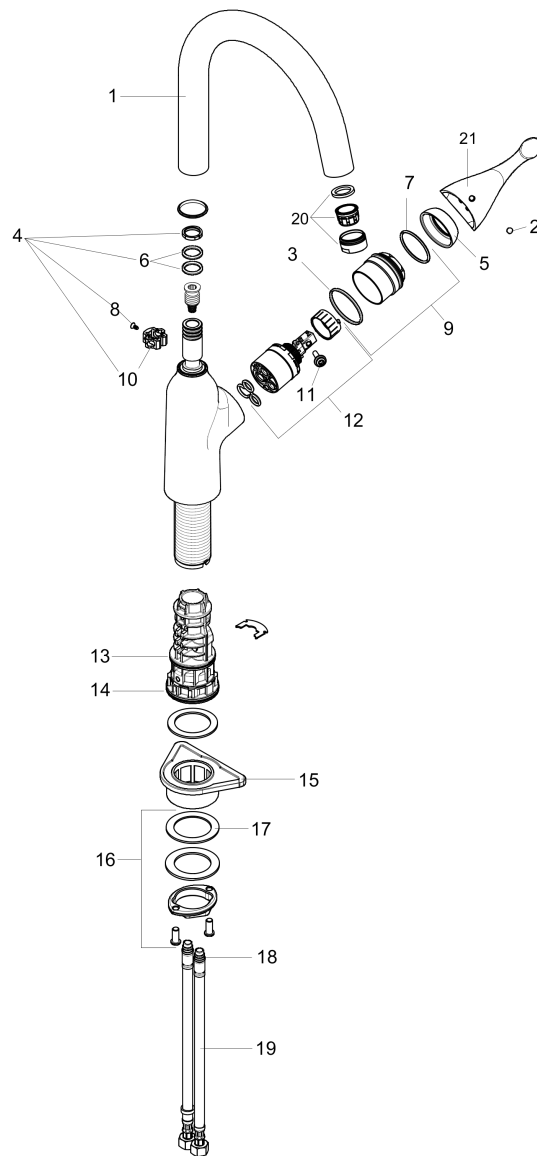

Allegro N
Bar Faucet, 1.75 GPM
 Finish: **chrome** Part no. : **71845001**

Description

Features

- Swivel range 360°
- Laminar spray
- Deck mounted
- Flow: 1.75 GPM (6.6 L/Min)
- Ceramic cartridge
- 3/8" connections

Item details

List Price \$ 470.00

Technology

Compliance / Sustainability

Product image

Scale drawing

Allegro N
Bar Faucet, 1.75 GPM
 Finish: **chrome** Part no. : **71845001**

Exploded drawing

Year of production: >06/19

Allegro N
Bar Faucet, 1.75 GPM
 Finish: **chrome** Part no. : **71845001**

Spare parts list

Year of production: >06/19

Pos.	Description	Part no.	Price	PU
1	spout cpl.	93347000	-	1
2	screw cover	96338000	-	1
3	O-ring 36x2	98156000	-	1
4	sealing set	92646000	-	1
5	flange	97406000	-	1
6	O-Ring 14x2,5	98189000	-	1
7	O-Ring 32x2	98193000	-	1
8	screw	97662000	-	1
9	nut	93346000	-	1
10	axialring	97558000	-	1
11	locking screw for handle	95140000	-	1
12	cartridge, assy	92730000	-	1
13	O-ring 38x2	98396000	-	1
14	O-ring 44x2,5	98162000	-	1
15	support	97523000	-	1
16	fixing set (special)	93253000	-	1
17	lever collar	97548000	-	1
18	O-ring 6,6x1,6	93019000	-	1
19	connection hose 35½" M8x0,75 3/8"	96316001	-	1
20	aerator laminar	93649000	-	1
21	handle	93496000	-	1