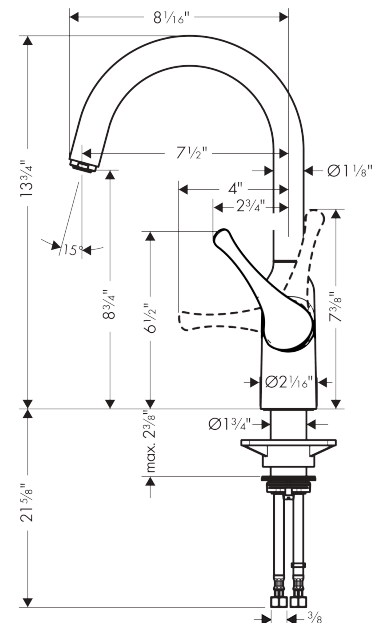

Allegro N
Bar Faucet, 1.75 GPM
 Finish: **chrome** Part no. : **71845001**

Description

Features

- Swivel range 360°
- Laminar spray
- Deck mounted
- Flow: 1.75 GPM (6.6 L/Min)
- Ceramic cartridge
- 3/8" connections

Item details

List Price \$ 470.00

Technology

Compliance / Sustainability

Product image

Scale drawing

Allegro N
Bar Faucet, 1.75 GPM
 Finish: **chrome** Part no. : **71845001**

Exploded drawing

Year of production: >06/19

Allegro N
Bar Faucet, 1.75 GPM
 Finish: **chrome** Part no. : **71845001**

Spare parts list

Year of production: >06/19

Pos.	Description	Part no.	Price	PU
1	spout cpl.	93347000	-	1
2	screw cover	96338000	-	1
3	O-ring 36x2	98156000	-	1
4	sealing set	92646000	-	1
5	flange	97406000	-	1
6	O-Ring 14x2,5	98189000	-	1
7	O-Ring 32x2	98193000	-	1
8	screw	97662000	-	1
9	nut	93346000	-	1
10	axialring	97558000	-	1
11	locking screw for handle	95140000	-	1
12	cartridge, assy	92730000	-	1
13	O-ring 38x2	98396000	-	1
14	O-ring 44x2,5	98162000	-	1
15	support	97523000	-	1
16	fixing set (special)	93253000	-	1
17	lever collar	97548000	-	1
18	O-ring 6,6x1,6	93019000	-	1
19	connection hose 35½" M8x0,75 3/8"	96316001	-	1
20	aerator laminar	93649000	-	1
21	handle	93496000	-	1