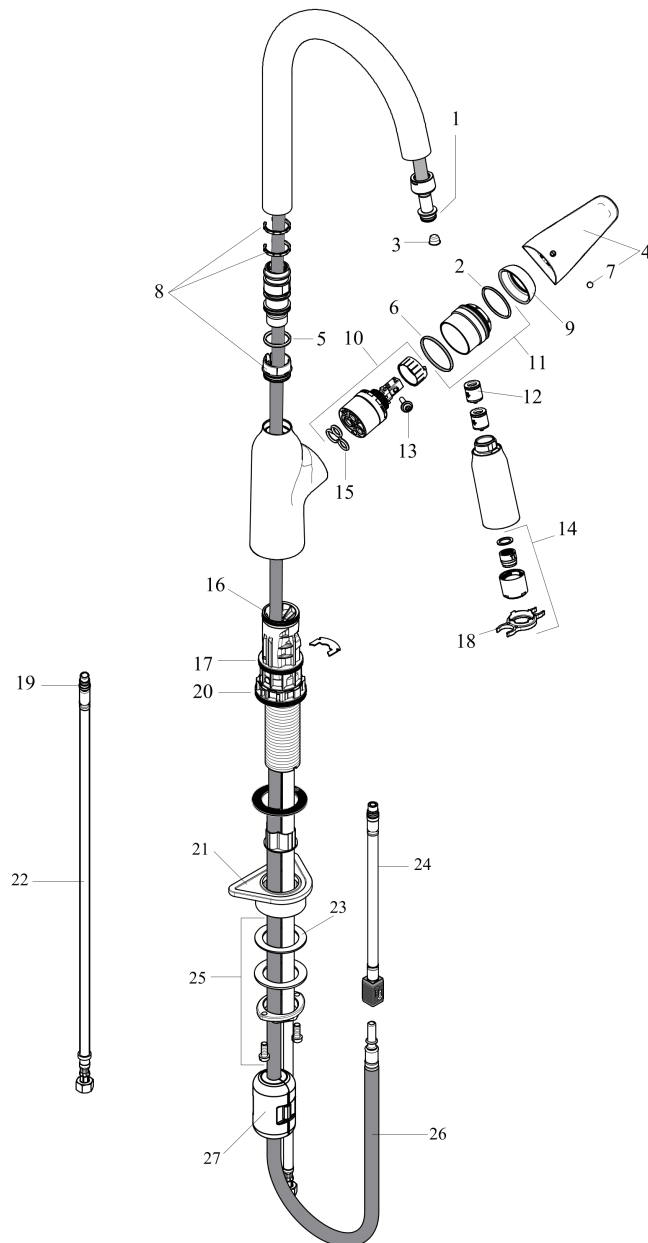

**Focus N**  
**HighArc Kitchen Faucet, 2-Spray Pull-Down, 1.75 GPM**  
 Finish: **chrome** Part no. : **71800001**

Exploded drawing

Year of production: >02/21

## Focus N

HighArc Kitchen Faucet, 2-Spray Pull-Down, 1.75 GPM

Finish: **chrome** Part no. : **71800001**

### Spare parts list

Year of production: >02/21

Pos.	Description	Part no.	Price	PU
1	O-ring 11x2	98127000	-	1
2	O-Ring 32x2	98193000	-	1
3	filter	97735000	-	1
4	handle	93344000	-	1
5	O-ring 21x2,5	98211000	-	1
6	O-ring 36x2	98156000	-	1
7	screw cover	96338000	-	1
8	set of lever collars	98365000	-	1
9	flange	97406000	-	1
10	cartridge, assy	92730000	-	1
11	nut	93346000	-	1
12	non return valve	93218000	-	1
13	locking screw for handle	95140000	-	1
14	spray former	93342000	-	1
15	seal	95008000	-	1
16	O-ring 30x1,5	98433000	-	1
17	O-ring 38x2	98396000	-	1
18	service tool	95910000	-	1
19	O-ring 6,6x1,6	93019000	-	1
20	O-ring 44x2,5	98162000	-	1
21	support	97523000	-	1
22	connection hose 35½" M8x0,75 3/8"	96316001	-	1
23	lever collar	97548000	-	1
24	connection hose 600 mm M10x1	95561000	-	1
25	fixing set (special)	93253000	-	1
26	hose 1,50 m	88624000	-	1
27	weight	98551000	-	1
a	handspray	93343001	-	1