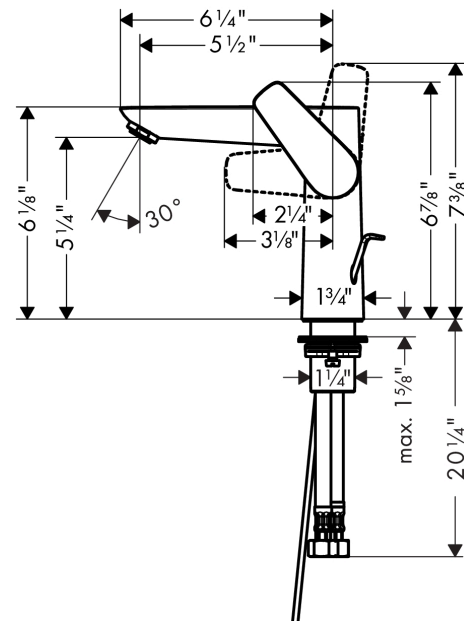

**Talis E**  
**Single-Hole Faucet 150 with Pop-Up Drain, 1.2 GPM**  
 Finish: **chrome** Part no. : **71754001**

**Description**

**Features**

- Handle variant: Lever
- Spray modes: normal spray
- Flow: 1.2 GPM (4.5 L/Min)
- Ceramic cartridge
- Includes pop-up drain
- EPD Basin Faucets

**Item details**

List Price \$ 463.00

**Technology**

**Compliance / Sustainability**

**Product image**

**Scale drawing**

**Talis E**  
**Single-Hole Faucet 150 with Pop-Up Drain, 1.2 GPM**  
 Finish: **chrome** Part no. : **71754001**

Exploded drawing

Year of production: >11/16

**Talis E**  
**Single-Hole Faucet 150 with Pop-Up Drain, 1.2 GPM**  
 Finish: **chrome** Part no. : **71754001**

## Spare parts list

Year of production: >11/16

Pos.	Description	Part no.	Price	PU
1	handle	92777000	-	1
2	screw cover	95704000	-	1
3	flange	95493000	-	1
4	nut	95178000	-	1
5	O-ring 24x2	98388000	-	1
6	cartridge, assy	95973001	-	1
7	seal	98865000	-	1
8	aerator M24x1 (4,5 l/min)	92877000	-	1
9	flat seal	98749000	-	1
10	fixing set (Ø 32)	13961000	-	1
11	lever collar	97548000	-	1
12	connection hose 17½" M10x1 3/8"	94071001	-	1
13	pull rod	96657000	-	1
a	pop up waste	88509000	-	1