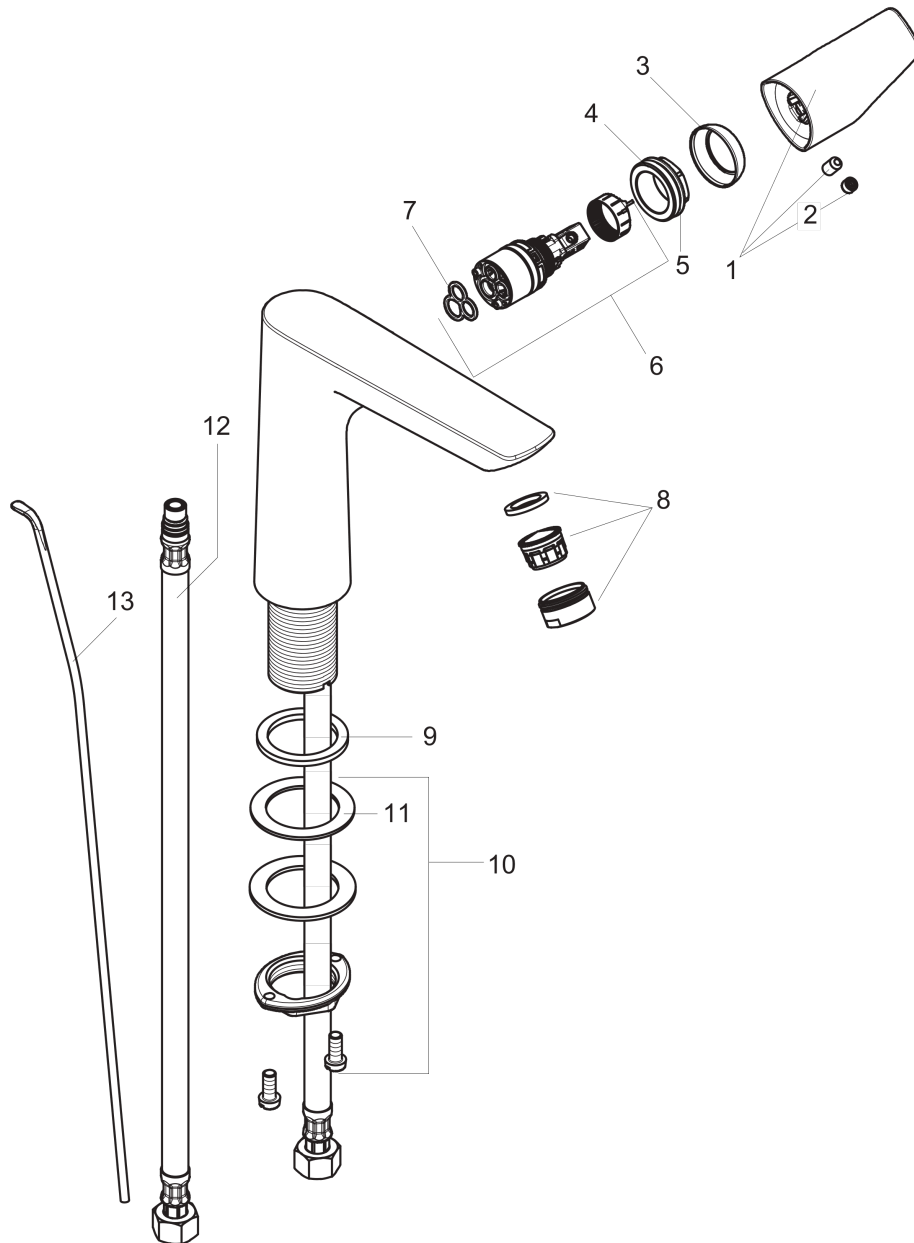

**Talis E**  
**Single-Hole Faucet 150 with Pop-Up Drain, 1.2 GPM**  
 Finish: **chrome** Part no. : **71754001**

**Description**

**Features**

- Handle variant: Lever
- Spray modes: normal spray
- Flow: 1.2 GPM (4.5 L/Min)
- Ceramic cartridge
- Includes pop-up drain
- EPD Basin Faucets

**Item details**

List Price \$ 463.00

**Technology**

**Compliance / Sustainability**

**Product image**

**Scale drawing**

**Talis E**  
**Single-Hole Faucet 150 with Pop-Up Drain, 1.2 GPM**  
 Finish: **chrome** Part no. : **71754001**

Exploded drawing

Year of production: >11/16

**Talis E**  
**Single-Hole Faucet 150 with Pop-Up Drain, 1.2 GPM**  
 Finish: **chrome** Part no. : **71754001**

## Spare parts list

Year of production: >11/16

Pos.	Description	Part no.	Price	PU
1	handle	92777000	-	1
2	screw cover	95704000	-	1
3	flange	95493000	-	1
4	nut	95178000	-	1
5	O-ring 24x2	98388000	-	1
6	cartridge, assy	95973001	-	1
7	seal	98865000	-	1
8	aerator M24x1 (4,5 l/min)	92877000	-	1
9	flat seal	98749000	-	1
10	fixing set (Ø 32)	13961000	-	1
11	lever collar	97548000	-	1
12	connection hose 17½" M10x1 3/8"	94071001	-	1
13	pull rod	96657000	-	1
a	pop up waste	88509000	-	1