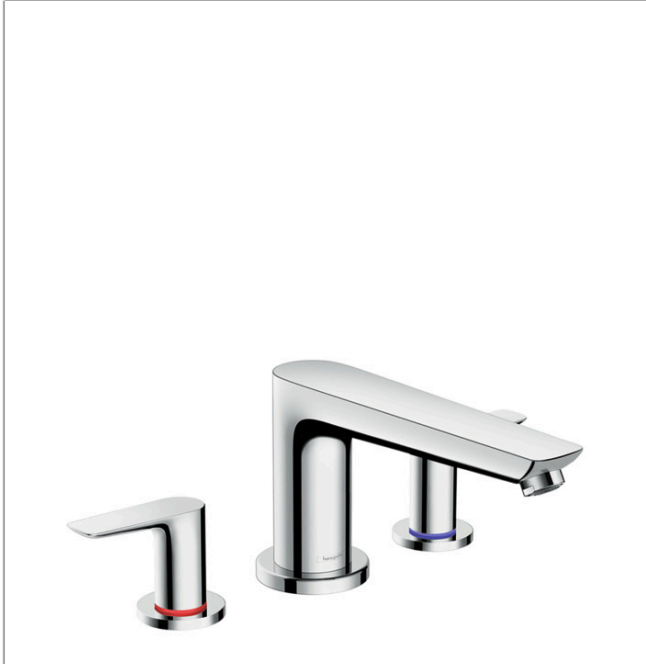

**Talis E**  
**3-Hole Roman Tub Set Trim**  
 Finish: **chrome** Part no. : **71747001**

**Description**

**Features**

- Flow: 5.65 GPM (21.4 L/Min)
- Ceramic valves 90°
- Installation on bath rim

**Item details**

List Price \$ 458.00

**Compliance / Sustainability**

**Product image**

**Scale drawing**

Talis E  
 3-Hole Roman Tub Set Trim  
 Finish: chrome Part no. : 71747001

Exploded drawing

Year of production: >06/16

**Talis E**  
**3-Hole Roman Tub Set Trim**  
 Finish: **chrome** Part no. : **71747001**

## Spare parts list

Year of production: >06/16

Pos.	Description	Part no.	Price	PU
1	spout cpl.	92783000	-	1
2	hollow set screw M6x6	97660000	-	1
3	aerator M24x1 (30 l/min)	96512000	-	1
4	O-ring 41x1,5	98168000	-	1
5	escutcheon Ø 70 mm	97779000	-	1
6	adapter for spout	88512000	-	1
7	O-Ring 23x2,5	98183000	-	1
8	handle	92779000	-	1
9	handle fixing set	94184000	-	1
10	set of color-rings cold / hot water	96299000	-	1
11	escutcheon	31098000	-	1
12	flat seal	98749000	-	1
a	Grease	90920000	-	1
b	O-ring 58x3	98202000	-	1