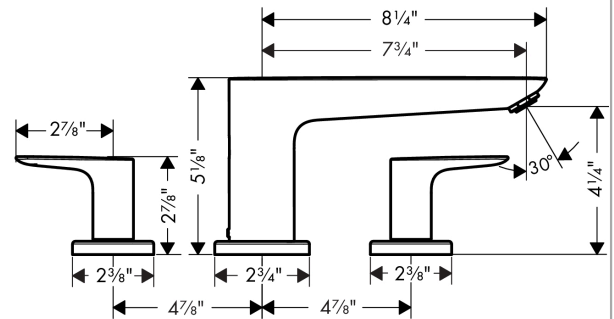

**Talis E**  
**3-Hole Roman Tub Set Trim**  
 Finish: **chrome** Part no. : **71747001**

**Description**

**Features**

- Flow: 5.65 GPM (21.4 L/Min)
- Ceramic valves 90°
- Installation on bath rim

**Item details**

List Price \$ 458.00

**Compliance / Sustainability**

**Product image**

**Scale drawing**

Talis E  
 3-Hole Roman Tub Set Trim  
 Finish: chrome Part no. : 71747001

Exploded drawing

Year of production: >06/16

**Talis E**  
**3-Hole Roman Tub Set Trim**  
 Finish: **chrome** Part no. : **71747001**

## Spare parts list

Year of production: >06/16

Pos.	Description	Part no.	Price	PU
1	spout cpl.	92783000	-	1
2	hollow set screw M6x6	97660000	-	1
3	aerator M24x1 (30 l/min)	96512000	-	1
4	O-ring 41x1,5	98168000	-	1
5	escutcheon Ø 70 mm	97779000	-	1
6	adapter for spout	88512000	-	1
7	O-Ring 23x2,5	98183000	-	1
8	handle	92779000	-	1
9	handle fixing set	94184000	-	1
10	set of color-rings cold / hot water	96299000	-	1
11	escutcheon	31098000	-	1
12	flat seal	98749000	-	1
a	Grease	90920000	-	1
b	O-ring 58x3	98202000	-	1