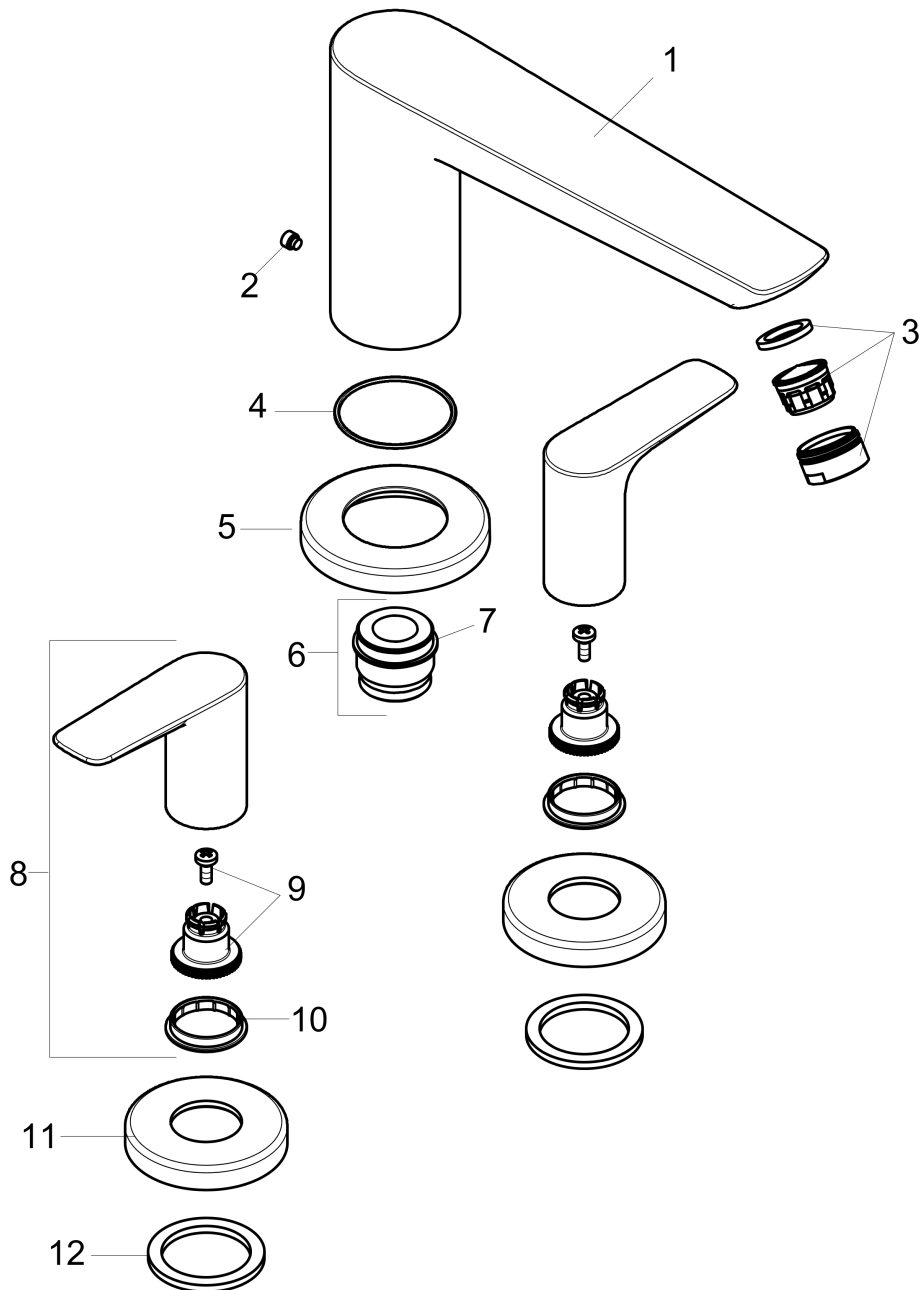

**Talis E**  
**3-Hole Roman Tub Set Trim**  
 Finish: **chrome** Part no. : **71747001**

**Description**

**Features**

- Flow: 5.65 GPM (21.4 L/Min)
- Ceramic valves 90°
- Installation on bath rim

**Item details**

List Price \$ 458.00

**Compliance / Sustainability**

**Product image**

**Scale drawing**

Talis E  
 3-Hole Roman Tub Set Trim  
 Finish: chrome Part no. : 71747001

Exploded drawing

Year of production: >06/16

**Talis E**  
**3-Hole Roman Tub Set Trim**  
 Finish: **chrome** Part no. : **71747001**

## Spare parts list

Year of production: >06/16

Pos.	Description	Part no.	Price	PU
1	spout cpl.	92783000	-	1
2	hollow set screw M6x6	97660000	-	1
3	aerator M24x1 (30 l/min)	96512000	-	1
4	O-ring 41x1,5	98168000	-	1
5	escutcheon Ø 70 mm	97779000	-	1
6	adapter for spout	88512000	-	1
7	O-Ring 23x2,5	98183000	-	1
8	handle	92779000	-	1
9	handle fixing set	94184000	-	1
10	set of color-rings cold / hot water	96299000	-	1
11	escutcheon	31098000	-	1
12	flat seal	98749000	-	1
a	Grease	90920000	-	1
b	O-ring 58x3	98202000	-	1