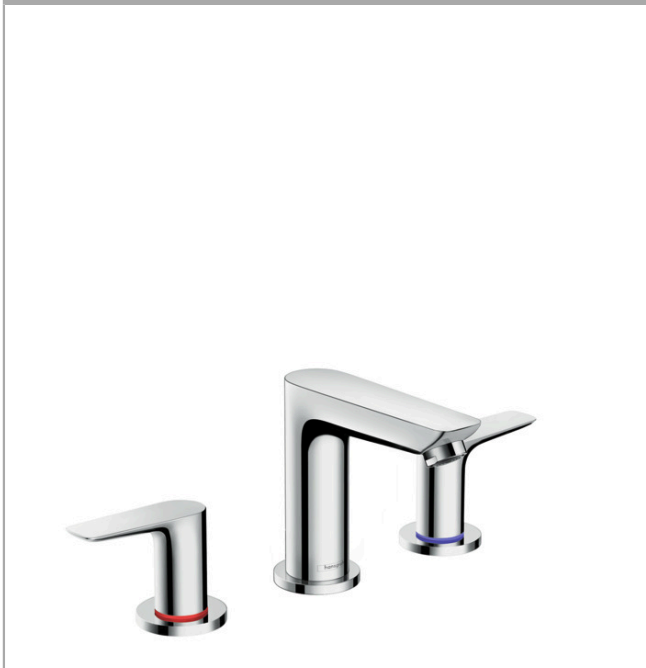

Talis E
Widespread Faucet 150 with Pop-Up Drain, 1.2 GPM
 Finish: **chrome** Part no. : **71733001**

Description

Features

- Spray modes: normal spray
- Flow: 1.2 GPM (4.5 L/Min)
- Ceramic valves hot/cold 90°
- Includes pop-up drain

Item details

List Price \$ 455.00

Technology

Compliance / Sustainability

Product image

Scale drawing

Talis E
Widespread Faucet 150 with Pop-Up Drain, 1.2 GPM
 Finish: **chrome** Part no. : **71733001**

Exploded drawing

Year of production: >11/16

Talis E

Widespread Faucet 150 with Pop-Up Drain, 1.2 GPM

Finish: **chrome** Part no. : **71733001**

Spare parts list

Year of production: >11/16

Pos.	Description	Part no.	Price	PU
1	spout cpl.	92785000	-	1
2	O-ring 18x2,5	98139000	-	1
3	escutcheon Ø 53 mm	95272000	-	1
4	O-ring 11x2	98127000	-	1
5	fixing set (Ø 32)	13961000	-	1
6	lever collar	97548000	-	1
7	connection hose 450 mm M8x0,75 G3/8	97206000	-	1
8	handle	92779000	-	1
9	handle fixing set	94184000	-	1
10	set of color-rings cold / hot water	95819000	-	1
11	escutcheon Ø 52 mm	97285000	-	1
12	stop valve cpl.	97357001	-	1
13	nut	92854000	-	1
14	O-Ring 32x2,5	96364000	-	1
15	O-ring 40x3	92634000	-	1
16	shut off unit right closing	94009000	-	1
17	shut off unit left closing	94008000	-	1
18	pull rod	96657000	-	1
19	aerator M24x1 (4,5 l/min)	92877000	-	1
a	pop up waste	88509000	-	1
b	O-ring	92768000	-	1