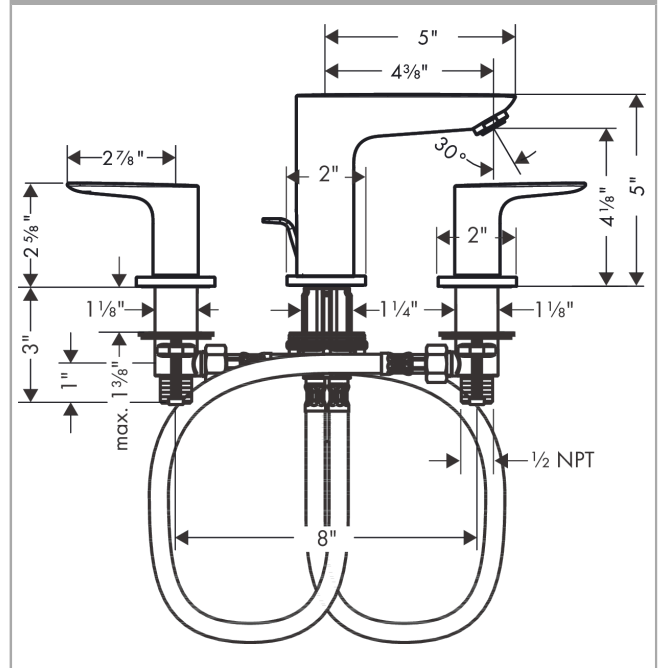

Talis E
Widespread Faucet 150 with Pop-Up Drain, 1.2 GPM
 Finish: **chrome** Part no. : **71733001**

Description

Features

- Spray modes: normal spray
- Flow: 1.2 GPM (4.5 L/Min)
- Ceramic valves hot/cold 90°
- Includes pop-up drain

Item details

List Price \$ 455.00

Technology

Compliance / Sustainability

Product image

Scale drawing

Talis E
Widespread Faucet 150 with Pop-Up Drain, 1.2 GPM
 Finish: **chrome** Part no. : **71733001**

Exploded drawing

Year of production: >11/16

Talis E

Widespread Faucet 150 with Pop-Up Drain, 1.2 GPM

Finish: **chrome** Part no. : **71733001**

Spare parts list

Year of production: >11/16

Pos.	Description	Part no.	Price	PU
1	spout cpl.	92785000	-	1
2	O-ring 18x2,5	98139000	-	1
3	escutcheon Ø 53 mm	95272000	-	1
4	O-ring 11x2	98127000	-	1
5	fixing set (Ø 32)	13961000	-	1
6	lever collar	97548000	-	1
7	connection hose 450 mm M8x0,75 G3/8	97206000	-	1
8	handle	92779000	-	1
9	handle fixing set	94184000	-	1
10	set of color-rings cold / hot water	95819000	-	1
11	escutcheon Ø 52 mm	97285000	-	1
12	stop valve cpl.	97357001	-	1
13	nut	92854000	-	1
14	O-Ring 32x2,5	96364000	-	1
15	O-ring 40x3	92634000	-	1
16	shut off unit right closing	94009000	-	1
17	shut off unit left closing	94008000	-	1
18	pull rod	96657000	-	1
19	aerator M24x1 (4,5 l/min)	92877000	-	1
a	pop up waste	88509000	-	1
b	O-ring	92768000	-	1