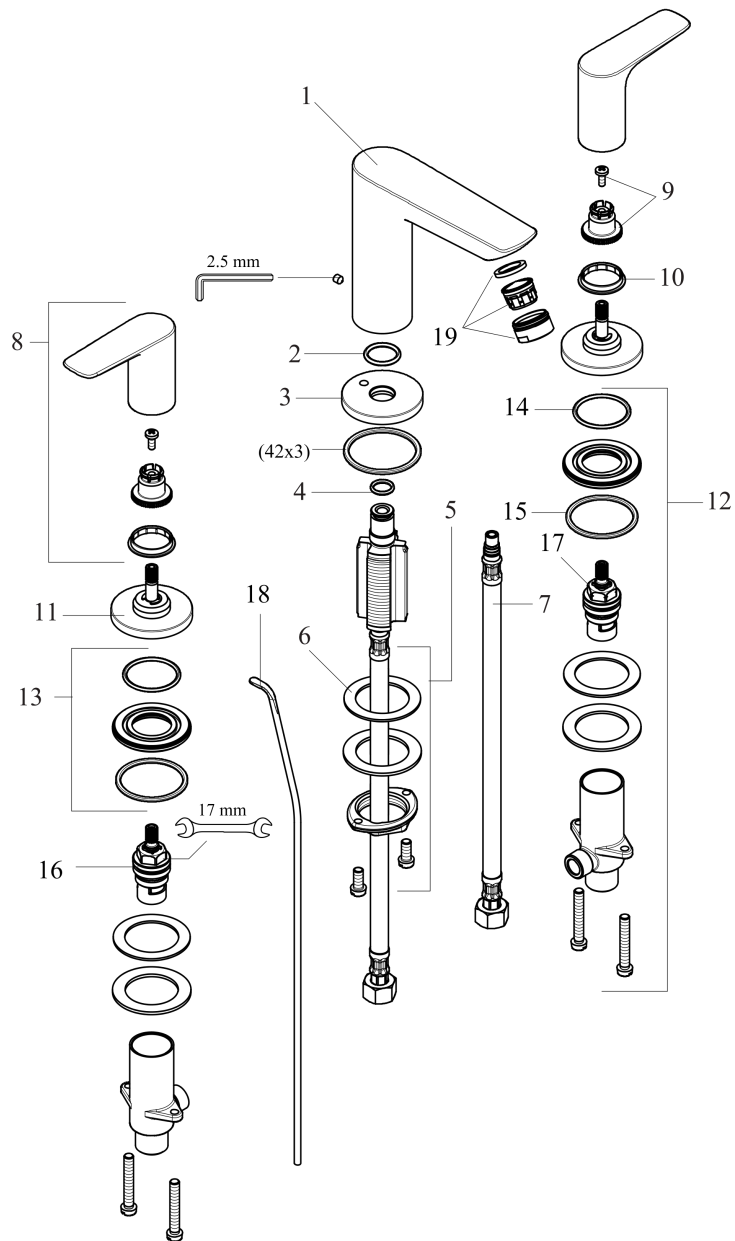

Talis E
Widespread Faucet 150 with Pop-Up Drain, 1.2 GPM
 Finish: **chrome** Part no. : **71733001**

Description

Features

- Spray modes: normal spray
- Flow: 1.2 GPM (4.5 L/Min)
- Ceramic valves hot/cold 90°
- Includes pop-up drain

Item details

List Price \$ 455.00

Technology

Compliance / Sustainability

Product image

Scale drawing

Talis E
Widespread Faucet 150 with Pop-Up Drain, 1.2 GPM
 Finish: **chrome** Part no. : **71733001**

Exploded drawing

Year of production: >11/16

Talis E

Widespread Faucet 150 with Pop-Up Drain, 1.2 GPM

Finish: **chrome** Part no. : **71733001**

Spare parts list

Year of production: >11/16

Pos.	Description	Part no.	Price	PU
1	spout cpl.	92785000	-	1
2	O-ring 18x2,5	98139000	-	1
3	escutcheon Ø 53 mm	95272000	-	1
4	O-ring 11x2	98127000	-	1
5	fixing set (Ø 32)	13961000	-	1
6	lever collar	97548000	-	1
7	connection hose 450 mm M8x0,75 G3/8	97206000	-	1
8	handle	92779000	-	1
9	handle fixing set	94184000	-	1
10	set of color-rings cold / hot water	95819000	-	1
11	escutcheon Ø 52 mm	97285000	-	1
12	stop valve cpl.	97357001	-	1
13	nut	92854000	-	1
14	O-Ring 32x2,5	96364000	-	1
15	O-ring 40x3	92634000	-	1
16	shut off unit right closing	94009000	-	1
17	shut off unit left closing	94008000	-	1
18	pull rod	96657000	-	1
19	aerator M24x1 (4,5 l/min)	92877000	-	1
a	pop up waste	88509000	-	1
b	O-ring	92768000	-	1