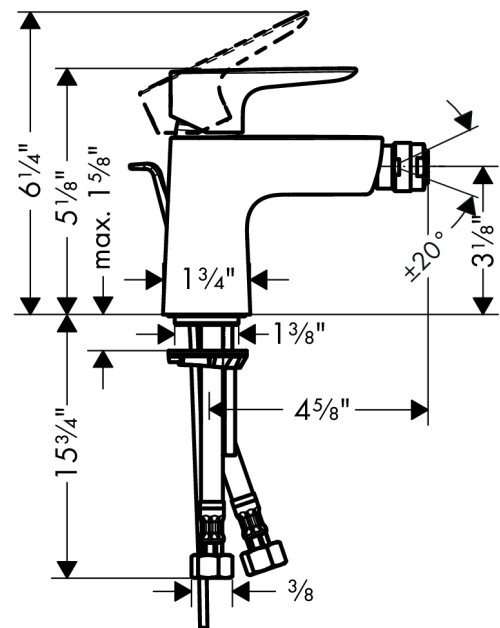

Talis E
Single-Hole Bidet Faucet
 Finish: **chrome** Part no. : **71720001**

Description

Features

- Spout height: 78 mm
- Pivoting aerator
- Flow: 1.50 gal/min
- Ceramic cartridge
- Includes pop-up drain

Item details

List Price \$ 264.00

Compliance / Sustainability

Product image

Scale drawing

Talis E
Single-Hole Bidet Faucet
 Finish: **chrome** Part no. : **71720001**

Exploded drawing

Year of production: >10/16

Talis E
Single-Hole Bidet Faucet
 Finish: **chrome** Part no. : **71720001**

Spare parts list

Year of production: >10/16

Pos.	Description	Part no.	Price	PU
1	handle	92687000	-	1
2	screw cover	95704000	-	1
3	flange	92625000	-	1
4	nut	92689000	-	1
5	O-ring 25x1,5	98146000	-	1
6	O-ring 27x1,5	92527000	-	1
7	cartridge, assy	97685000	-	1
8	seal	98865000	-	1
9	adapter for cartridge	98866000	-	1
10	O-ring 23x2	98398000	-	1
11	ball joint	96050000	-	1
12	aerator M24x1 (5 l/min)	95379000	-	1
13	seal Ø 42	98722000	-	1
14	fixing set	96016000	-	1
15	connection hose 18½" M8x0,75 3/8"	96321001	-	1
16	O-ring 7x1,5	98422000	-	1
17	pull rod	96657000	-	1
a	pop up waste	88509000	-	1