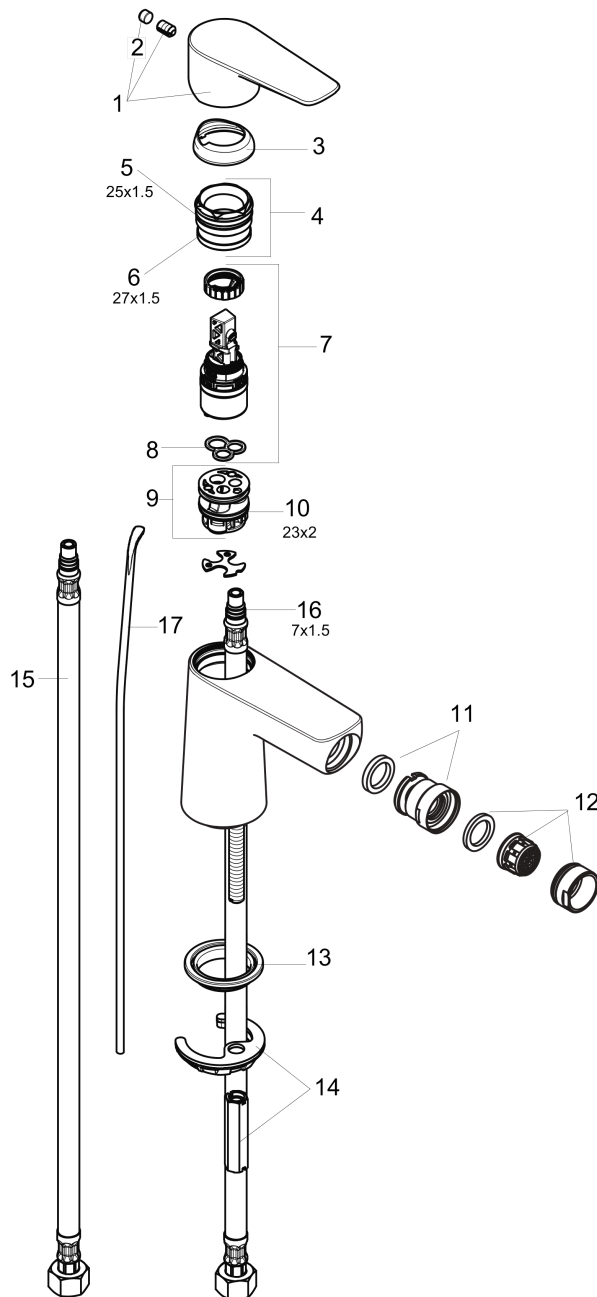

Talis E
Single-Hole Bidet Faucet
 Finish: **chrome** Part no. : **71720001**

Description

Features

- Spout height: 78 mm
- Pivoting aerator
- Flow: 1.50 gal/min
- Ceramic cartridge
- Includes pop-up drain

Item details

List Price \$ 264.00

Compliance / Sustainability

Product image

Scale drawing

Talis E
Single-Hole Bidet Faucet
 Finish: **chrome** Part no. : **71720001**

Exploded drawing

Year of production: >10/16

Talis E
Single-Hole Bidet Faucet
 Finish: **chrome** Part no. : **71720001**

Spare parts list

Year of production: >10/16

Pos.	Description	Part no.	Price	PU
1	handle	92687000	-	1
2	screw cover	95704000	-	1
3	flange	92625000	-	1
4	nut	92689000	-	1
5	O-ring 25x1,5	98146000	-	1
6	O-ring 27x1,5	92527000	-	1
7	cartridge, assy	97685000	-	1
8	seal	98865000	-	1
9	adapter for cartridge	98866000	-	1
10	O-ring 23x2	98398000	-	1
11	ball joint	96050000	-	1
12	aerator M24x1 (5 l/min)	95379000	-	1
13	seal Ø 42	98722000	-	1
14	fixing set	96016000	-	1
15	connection hose 18½" M8x0,75 3/8"	96321001	-	1
16	O-ring 7x1,5	98422000	-	1
17	pull rod	96657000	-	1
a	pop up waste	88509000	-	1