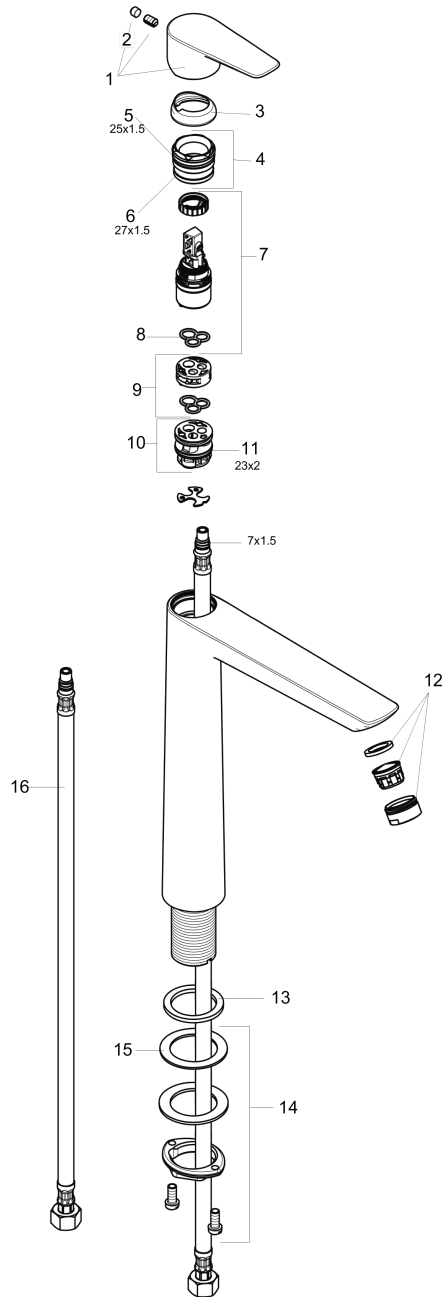

**Talis E**  
**Single-Hole Faucet 240, 1.2 GPM**  
 Finish: **chrome** Part no. : **71717001**

**Description**

**Features**

- Handle variant: Lever
- Spray modes: normal spray
- Flow: 1.2 GPM (4.5 L/Min)
- Ceramic cartridge
- Does not include: Pop-up assembly

**Item details**

List Price \$ 366.00

**Technology**

**Compliance / Sustainability**

**Product image**

**Scale drawing**

**Talis E**  
**Single-Hole Faucet 240, 1.2 GPM**  
 Finish: **chrome** Part no. : **71717001**

Exploded drawing

Year of production: >10/16

**Talis E**  
**Single-Hole Faucet 240, 1.2 GPM**  
 Finish: **chrome** Part no. : **71717001**

### Spare parts list

Year of production: >10/16

Pos.	Description	Part no.	Price	PU
1	handle	92687000	-	1
2	screw cover	95704000	-	1
3	flange	92625000	-	1
4	nut	92689000	-	1
5	O-ring 25x1,5	98146000	-	1
6	O-ring 27x1,5	92527000	-	1
7	cartridge, assy	97685000	-	1
8	seal	98865000	-	1
9	adapter for cartridge	92628000	-	1
10	adapter for cartridge	98866000	-	1
11	O-ring 23x2	98398000	-	1
12	aerator M24x1 (4,5 l/min)	92877000	-	1
13	flat seal	98749000	-	1
14	fixing set (Ø 32)	13961000	-	1
15	lever collar	97548000	-	1
16	connection hose 23½" M8x0,75 3/8"	98600001	-	1