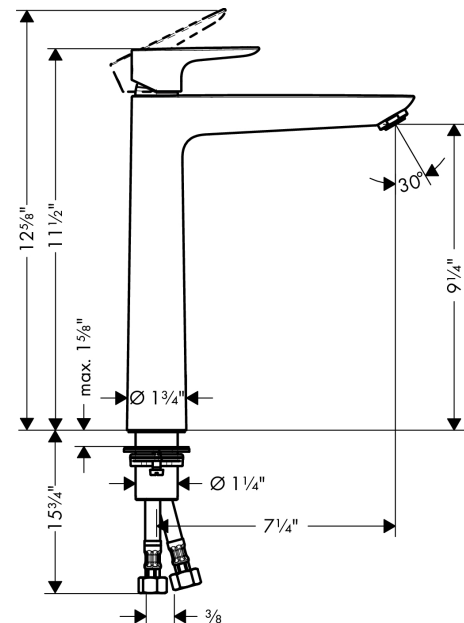

**Talis E**  
**Single-Hole Faucet 240, 1.2 GPM**  
 Finish: **chrome** Part no. : **71717001**

**Description**

**Features**

- Handle variant: Lever
- Spray modes: normal spray
- Flow: 1.2 GPM (4.5 L/Min)
- Ceramic cartridge
- Does not include: Pop-up assembly

**Item details**

List Price \$ 366.00

**Technology**

**Compliance / Sustainability**

**Product image**

**Scale drawing**

**Talis E**  
**Single-Hole Faucet 240, 1.2 GPM**  
 Finish: **chrome** Part no. : **71717001**

Exploded drawing

Year of production: >10/16

**Talis E**  
**Single-Hole Faucet 240, 1.2 GPM**  
 Finish: **chrome** Part no. : **71717001**

### Spare parts list

Year of production: >10/16

Pos.	Description	Part no.	Price	PU
1	handle	92687000	-	1
2	screw cover	95704000	-	1
3	flange	92625000	-	1
4	nut	92689000	-	1
5	O-ring 25x1,5	98146000	-	1
6	O-ring 27x1,5	92527000	-	1
7	cartridge, assy	97685000	-	1
8	seal	98865000	-	1
9	adapter for cartridge	92628000	-	1
10	adapter for cartridge	98866000	-	1
11	O-ring 23x2	98398000	-	1
12	aerator M24x1 (4,5 l/min)	92877000	-	1
13	flat seal	98749000	-	1
14	fixing set (Ø 32)	13961000	-	1
15	lever collar	97548000	-	1
16	connection hose 23½" M8x0,75 3/8"	98600001	-	1