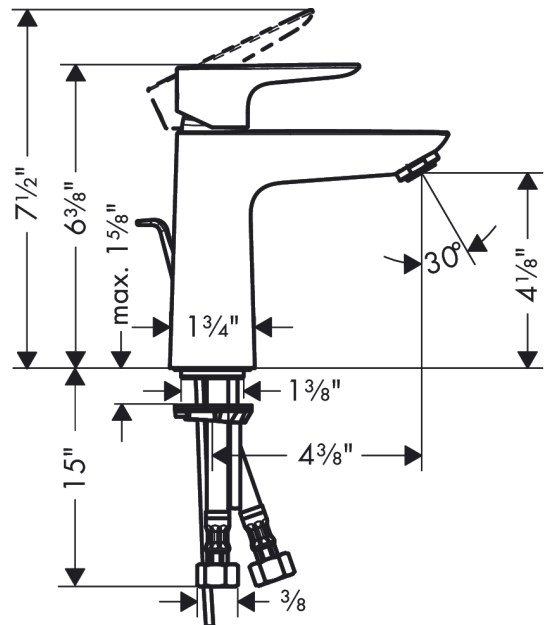

**Talis E**  
**Single-Hole Faucet 110 with Pop-Up Drain, 1.2 GPM**  
 Finish: **chrome** Part no. : **71710001**

**Description**

**Features**

- Handle variant: Lever
- Spray modes: normal spray
- Flow: 1.2 GPM (4.5 L/Min)
- Ceramic cartridge
- Includes pop-up drain

**Item details**

List Price \$ 273.00

**Technology**

**Compliance / Sustainability**

**Product image**

**Scale drawing**

**Talis E**  
**Single-Hole Faucet 110 with Pop-Up Drain, 1.2 GPM**  
 Finish: **chrome** Part no. : **71710001**

Exploded drawing

Year of production: >10/16

**Talis E**  
**Single-Hole Faucet 110 with Pop-Up Drain, 1.2 GPM**  
 Finish: **chrome** Part no. : **71710001**

### Spare parts list

Year of production: >10/16

Pos.	Description	Part no.	Price	PU
1	handle	92687000	-	1
2	screw cover	95704000	-	1
3	flange	92625000	-	1
4	nut	92689000	-	1
5	O-ring 25x1,5	98146000	-	1
6	O-ring 27x1,5	92527000	-	1
7	cartridge, assy	95973001	-	1
8	seal	98865000	-	1
9	adapter for cartridge	92628000	-	1
10	adapter for cartridge	98866000	-	1
11	O-ring 23x2	98398000	-	1
12	aerator M24x1 (4,5 l/min)	92877000	-	1
13	screw M8 x 68	97736000	-	1
14	seal Ø 42	98722000	-	1
15	fixing set	96016000	-	1
16	connection hose 18½" M8x0,75 3/8"	96321001	-	1
17	O-ring 7x1,5	98422000	-	1
18	pull rod	96657000	-	1