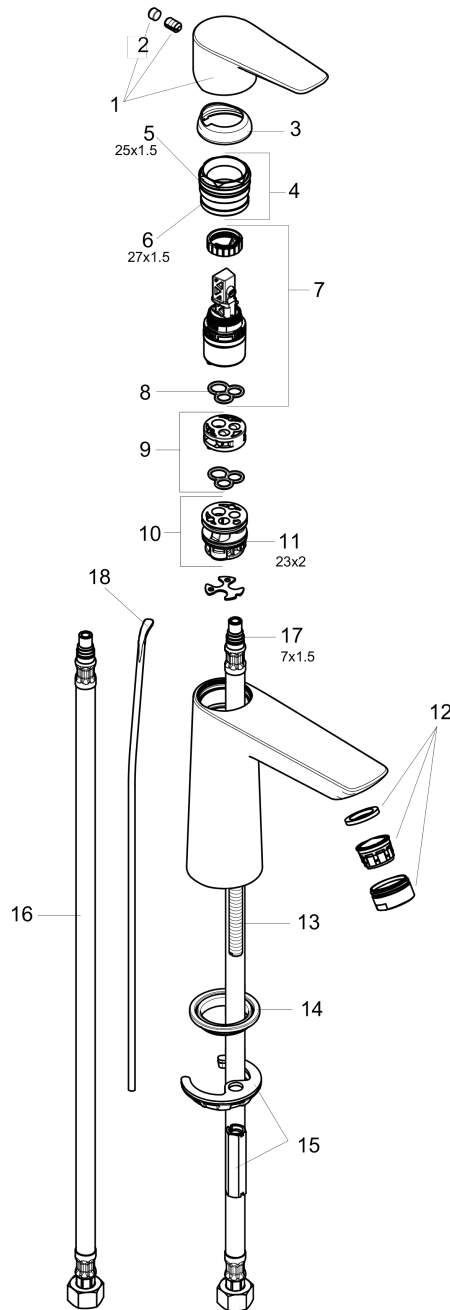

**Talis E**  
**Single-Hole Faucet 110 with Pop-Up Drain, 1.2 GPM**  
 Finish: **chrome** Part no. : **71710001**

**Description**

**Features**

- Handle variant: Lever
- Spray modes: normal spray
- Flow: 1.2 GPM (4.5 L/Min)
- Ceramic cartridge
- Includes pop-up drain

**Item details**

List Price \$ 273.00

**Technology**

**Compliance / Sustainability**

**Product image**

**Scale drawing**

**Talis E**  
**Single-Hole Faucet 110 with Pop-Up Drain, 1.2 GPM**  
 Finish: **chrome** Part no. : **71710001**

Exploded drawing

Year of production: >10/16

**Talis E**  
**Single-Hole Faucet 110 with Pop-Up Drain, 1.2 GPM**  
 Finish: **chrome** Part no. : **71710001**

### Spare parts list

Year of production: >10/16

Pos.	Description	Part no.	Price	PU
1	handle	92687000	-	1
2	screw cover	95704000	-	1
3	flange	92625000	-	1
4	nut	92689000	-	1
5	O-ring 25x1,5	98146000	-	1
6	O-ring 27x1,5	92527000	-	1
7	cartridge, assy	95973001	-	1
8	seal	98865000	-	1
9	adapter for cartridge	92628000	-	1
10	adapter for cartridge	98866000	-	1
11	O-ring 23x2	98398000	-	1
12	aerator M24x1 (4,5 l/min)	92877000	-	1
13	screw M8 x 68	97736000	-	1
14	seal Ø 42	98722000	-	1
15	fixing set	96016000	-	1
16	connection hose 18½" M8x0,75 3/8"	96321001	-	1
17	O-ring 7x1,5	98422000	-	1
18	pull rod	96657000	-	1