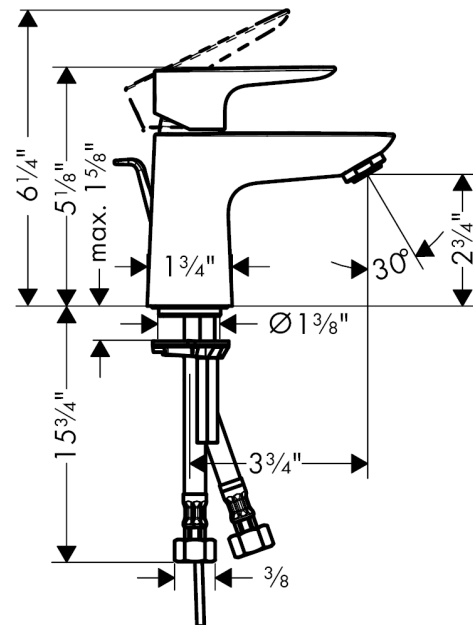

Talis E
Single-Hole Faucet 80 with Pop-Up Drain, 1.2 GPM
 Finish: **chrome** Part no. : **71700001**

Description

Features

- Handle variant: Lever
- Spray modes: normal spray
- Flow: 1.2 GPM (4.5 L/Min)
- Ceramic cartridge
- Includes pop-up drain

Item details

List Price \$ 232.00

Technology

Compliance / Sustainability

Product image

Scale drawing

Talis E
Single-Hole Faucet 80 with Pop-Up Drain, 1.2 GPM
 Finish: **chrome** Part no. : **71700001**

Exploded drawing

Year of production: >11/16

Talis E
Single-Hole Faucet 80 with Pop-Up Drain, 1.2 GPM
 Finish: **chrome** Part no. : **71700001**

Spare parts list

Year of production: >11/16

Pos.	Description	Part no.	Price	PU
1	screw cover	95704000	-	1
2	handle	92687000	-	1
3	flange	92625000	-	1
4	O-ring 25x1,5	98146000	-	1
5	O-ring 27x1,5	92527000	-	1
6	nut	92689000	-	1
7	cartridge, assy	95973001	-	1
8	seal	98865000	-	1
9	adapter for cartridge	98866000	-	1
10	O-ring 23x2	98398000	-	1
11	O-ring 7x1,5	98422000	-	1
12	screw M8 x 68	97736000	-	1
13	seal Ø 42	98722000	-	1
14	pull rod	96657000	-	1
15	fixing set	96016000	-	1
16	connection hose 18½" M8x0,75 3/8"	96321001	-	1
17	aerator M24x1 (4,5 l/min)	92877000	-	1
a	pop up waste	88509000	-	1