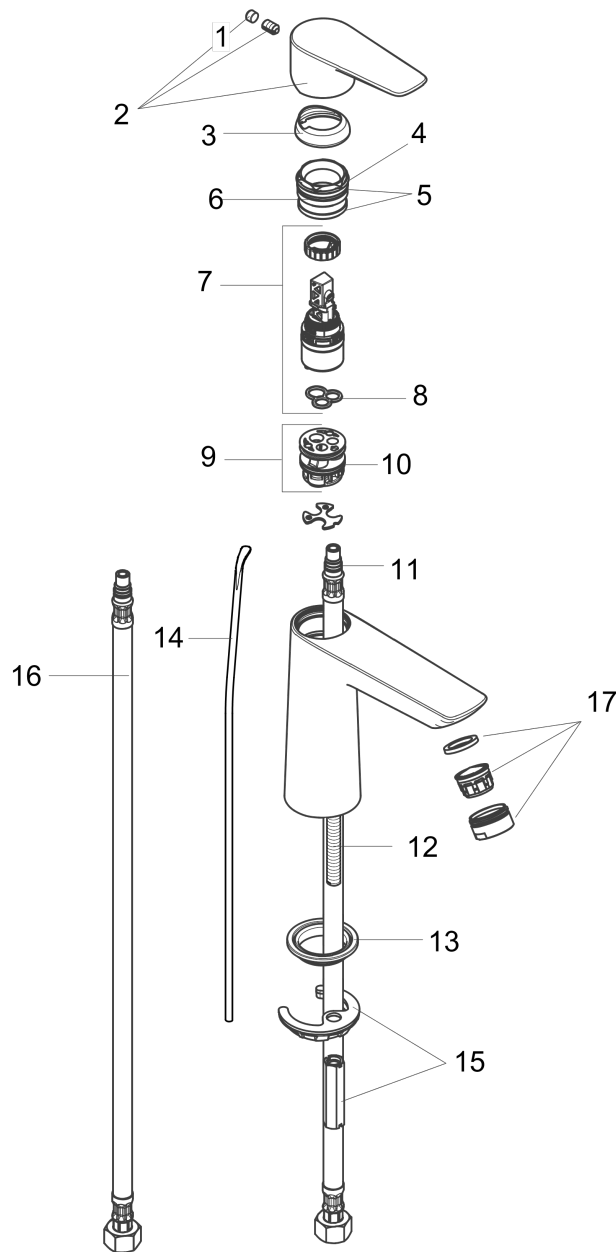

Talis E
Single-Hole Faucet 80 with Pop-Up Drain, 1.2 GPM
 Finish: **chrome** Part no. : **71700001**

Description

Features

- Handle variant: Lever
- Spray modes: normal spray
- Flow: 1.2 GPM (4.5 L/Min)
- Ceramic cartridge
- Includes pop-up drain

Item details

List Price \$ 232.00

Technology

Compliance / Sustainability

Product image

Scale drawing

Talis E
Single-Hole Faucet 80 with Pop-Up Drain, 1.2 GPM
 Finish: **chrome** Part no. : **71700001**

Exploded drawing

Year of production: >11/16

Talis E
Single-Hole Faucet 80 with Pop-Up Drain, 1.2 GPM
 Finish: **chrome** Part no. : **71700001**

Spare parts list

Year of production: >11/16

Pos.	Description	Part no.	Price	PU
1	screw cover	95704000	-	1
2	handle	92687000	-	1
3	flange	92625000	-	1
4	O-ring 25x1,5	98146000	-	1
5	O-ring 27x1,5	92527000	-	1
6	nut	92689000	-	1
7	cartridge, assy	95973001	-	1
8	seal	98865000	-	1
9	adapter for cartridge	98866000	-	1
10	O-ring 23x2	98398000	-	1
11	O-ring 7x1,5	98422000	-	1
12	screw M8 x 68	97736000	-	1
13	seal Ø 42	98722000	-	1
14	pull rod	96657000	-	1
15	fixing set	96016000	-	1
16	connection hose 18½" M8x0,75 3/8"	96321001	-	1
17	aerator M24x1 (4,5 l/min)	92877000	-	1
a	pop up waste	88509000	-	1