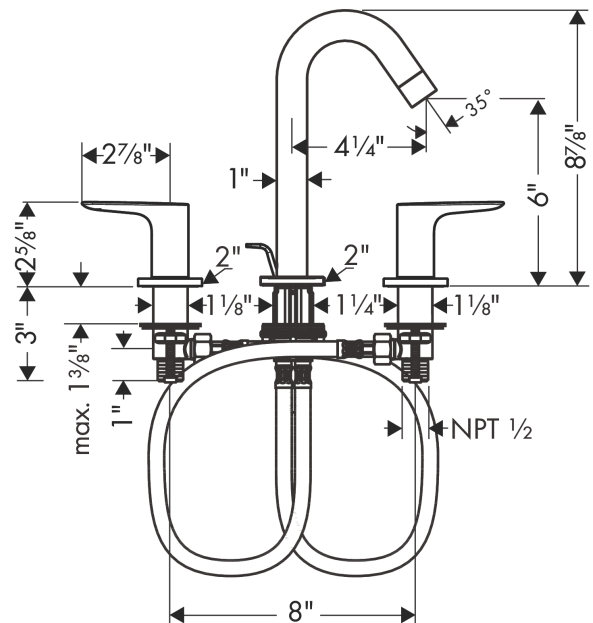

Logis

Widespread Faucet 150 with Pop-Up Drain, 1.2 GPM

Finish: **chrome** Part no. : **71533001**

Description

Features

- Handle variant: Lever
- Spray modes: normal spray
- Flow: 1.2 GPM (4.5 L/Min)
- Ceramic valves hot/cold 90°
- Includes pop-up drain
- EPD Basin Faucets

Item details

List Price \$ 408.00

Technology

Compliance / Sustainability

Product image

Scale drawing

Logis
Widespread Faucet 150 with Pop-Up Drain, 1.2 GPM
 Finish: **chrome** Part no. : **71533001**

Exploded drawing

Year of production: >07/16

Logis

Widespread Faucet 150 with Pop-Up Drain, 1.2 GPM

Finish: **chrome** Part no. : **71533001**

Spare parts list

Year of production: >07/16

Pos.	Description	Part no.	Price	PU
1	spout cpl.	95339000	-	1
2	aerator M24x1 (4,5 l/min)	92812000	-	1
3	escutcheon for spout	97505000	-	1
4	O-ring 40x3	92634000	-	1
5	O-ring 11x2	98127000	-	1
6	fixing set (Ø 32)	13961000	-	1
7	lever collar	97548000	-	1
8	connection hose 18½" M8x0,75 3/8"	96321001	-	1
9	stop valve cpl.	97357001	-	1
10	shut off unit left closing	94008000	-	1
11	shut off unit right closing	94009000	-	1
12	escutcheon Ø 52 mm	97285000	-	1
13	set of color-rings cold / hot water	92225000	-	1
14	handle fixing set	94184000	-	1
15	pull rod	96657000	-	1
a	pop up waste	88509000	-	1