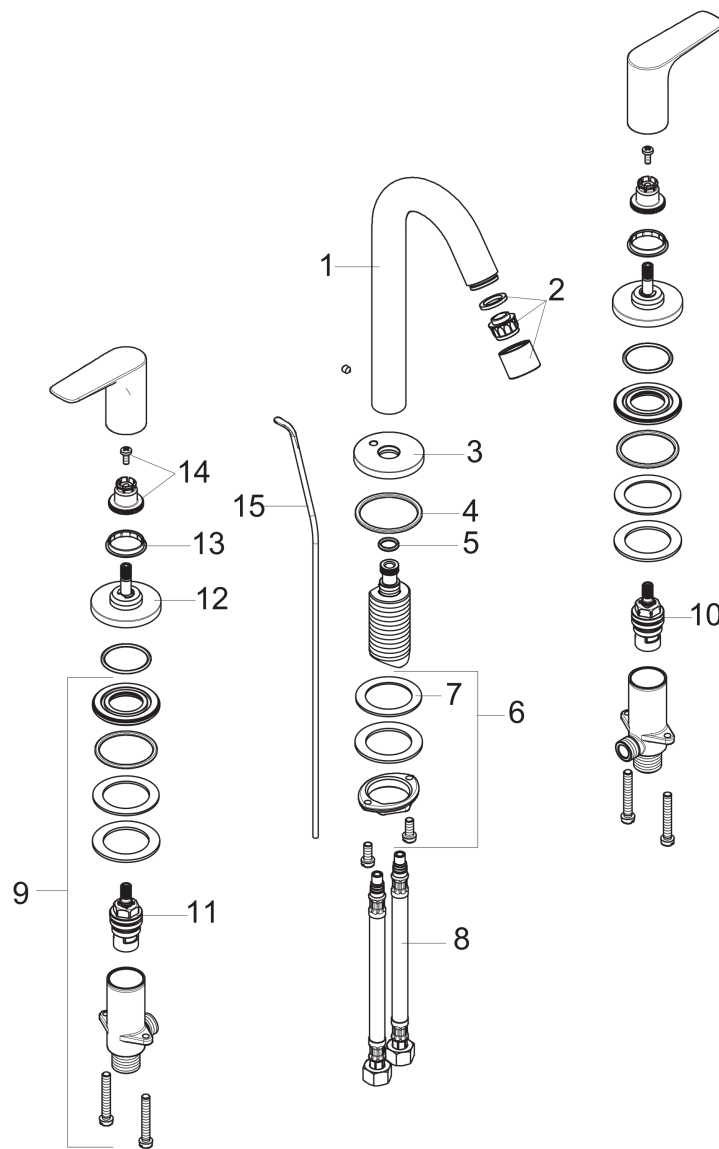

Logis

Widespread Faucet 150 with Pop-Up Drain, 1.2 GPM

Finish: **chrome** Part no. : **71533001**

Description

Features

- Handle variant: Lever
- Spray modes: normal spray
- Flow: 1.2 GPM (4.5 L/Min)
- Ceramic valves hot/cold 90°
- Includes pop-up drain
- EPD Basin Faucets

Item details

List Price \$ 408.00

Technology

Compliance / Sustainability

Product image

Scale drawing

Logis
Widespread Faucet 150 with Pop-Up Drain, 1.2 GPM
 Finish: **chrome** Part no. : **71533001**

Exploded drawing

Year of production: >07/16

Logis

Widespread Faucet 150 with Pop-Up Drain, 1.2 GPM

Finish: **chrome** Part no. : **71533001**

Spare parts list

Year of production: >07/16

Pos.	Description	Part no.	Price	PU
1	spout cpl.	95339000	-	1
2	aerator M24x1 (4,5 l/min)	92812000	-	1
3	escutcheon for spout	97505000	-	1
4	O-ring 40x3	92634000	-	1
5	O-ring 11x2	98127000	-	1
6	fixing set (Ø 32)	13961000	-	1
7	lever collar	97548000	-	1
8	connection hose 18½" M8x0,75 3/8"	96321001	-	1
9	stop valve cpl.	97357001	-	1
10	shut off unit left closing	94008000	-	1
11	shut off unit right closing	94009000	-	1
12	escutcheon Ø 52 mm	97285000	-	1
13	set of color-rings cold / hot water	92225000	-	1
14	handle fixing set	94184000	-	1
15	pull rod	96657000	-	1
a	pop up waste	88509000	-	1