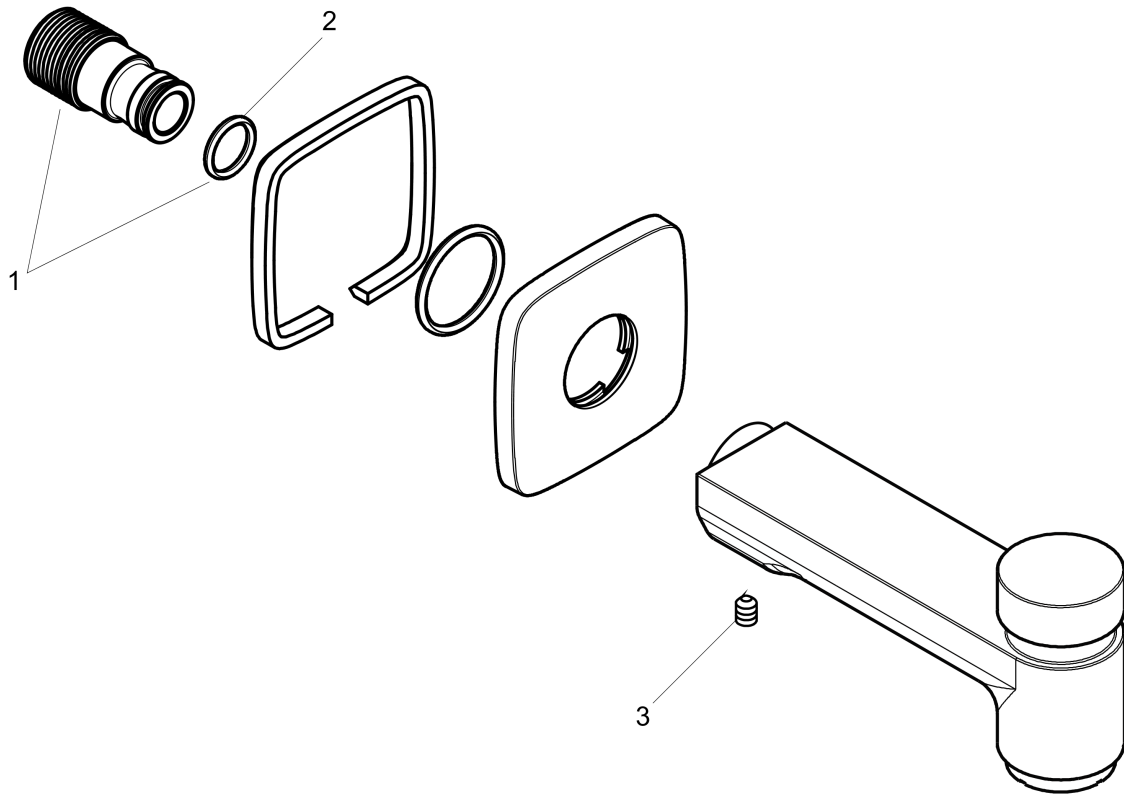

**Logis**  
**Tab Spout with Diverter**  
 Finish: **chrome** Part no. : **71412001**

**Description**

**Features**

- Solid Brass
- Includes: 1/2" female and 3/4" male adaptor
- EPD Shower and Bath Faucets

**Item details**

List Price \$ 210.00

**Compliance / Sustainability**

**Product image**

**Scale drawing**

**Logis**

**Tube Spout with Diverter**

Finish: **chrome** Part no. : **71412001**

**Exploded drawing**

Year of production: >01/16

**Logis**

**Tub Spout with Diverter**

Finish: **chrome** Part no. : **71412001**

**Spare parts list**

Year of production: >01/16

Pos.	Description	Part no.	Price	PU
1	connecting thread	96472001	-	1
2	O-ring 16x2,5	98134000	-	1
3	hollow set screw M6x8	97810000	-	1