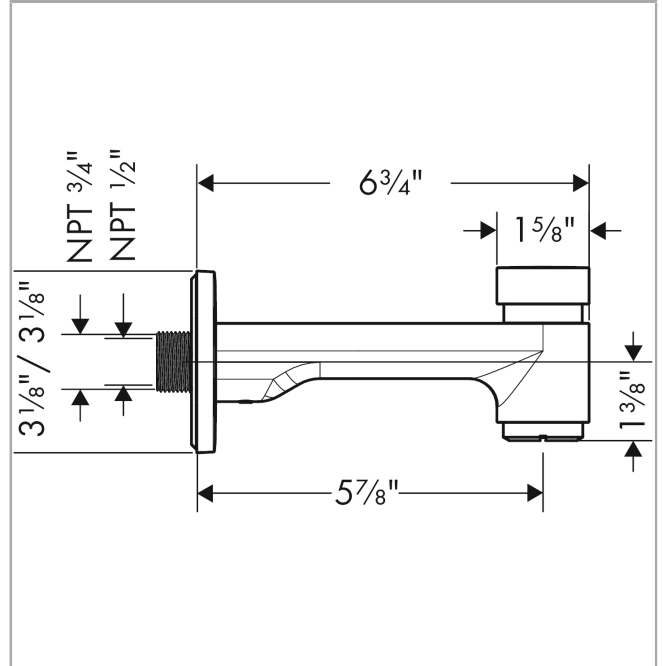

**Logis**  
**Tab Spout with Diverter**  
 Finish: **chrome** Part no. : **71412001**

**Description**

**Features**

- Solid Brass
- Includes: 1/2" female and 3/4" male adaptor
- EPD Shower and Bath Faucets

**Item details**

List Price \$ 210.00

**Compliance / Sustainability**

**Product image**

**Scale drawing**

**Logis**

**Tube Spout with Diverter**

Finish: **chrome** Part no. : **71412001**

**Exploded drawing**

Year of production: >01/16

**Logis**

**Tub Spout with Diverter**

Finish: **chrome** Part no. : **71412001**

**Spare parts list**

Year of production: >01/16

Pos.	Description	Part no.	Price	PU
1	connecting thread	96472001	-	1
2	O-ring 16x2,5	98134000	-	1
3	hollow set screw M6x8	97810000	-	1