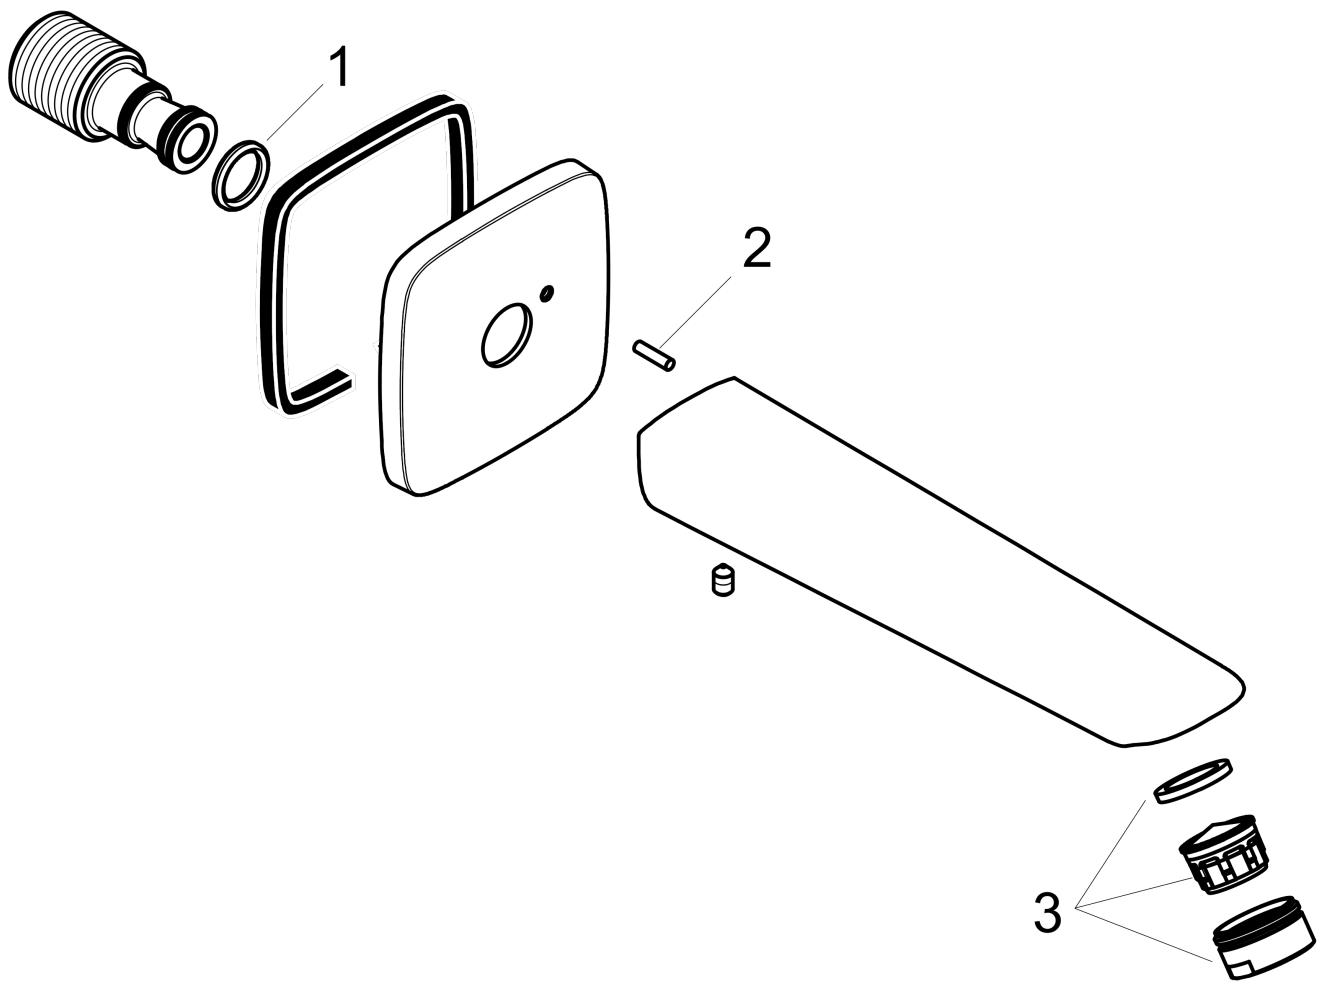

Logis

Tub Spout

Finish: **chrome** Part no. : **71410001**

Description

Features

- Solid Brass
- Includes: 1/2" female and 3/4" male adaptor
- EPD Shower and Bath Faucets

Item details

List Price \$ 196.00

Compliance / Sustainability

Product image

Scale drawing

Logis

Tub Spout

Finish: **chrome** Part no. : **71410001**

Exploded drawing

Year of production: >01/16

Logis

Tub Spout

Finish: **chrome** Part no. : **71410001**

Spare parts list

Year of production: >01/16

Pos.	Description	Part no.	Price	PU
1	O-ring 13x2	98128000	-	1
2	pin	97766000	-	1
3	aerator M24x1 (30 l/min)	96512000	-	1