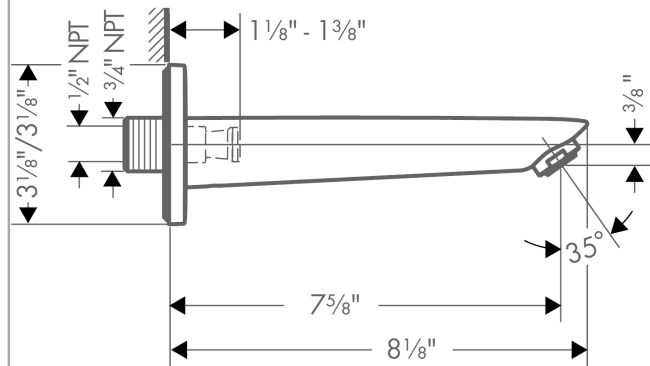

Logis

Tub Spout

Finish: **chrome** Part no. : **71410001**

Description

Features

- Solid Brass
- Includes: 1/2" female and 3/4" male adaptor
- EPD Shower and Bath Faucets

Item details

List Price \$ 196.00

Compliance / Sustainability

Product image

Scale drawing

Logis

Tub Spout

Finish: **chrome** Part no. : **71410001**

Exploded drawing

Year of production: >01/16

Logis

Tub Spout

Finish: **chrome** Part no. : **71410001**

Spare parts list

Year of production: >01/16

Pos.	Description	Part no.	Price	PU
1	O-ring 13x2	98128000	-	1
2	pin	97766000	-	1
3	aerator M24x1 (30 l/min)	96512000	-	1