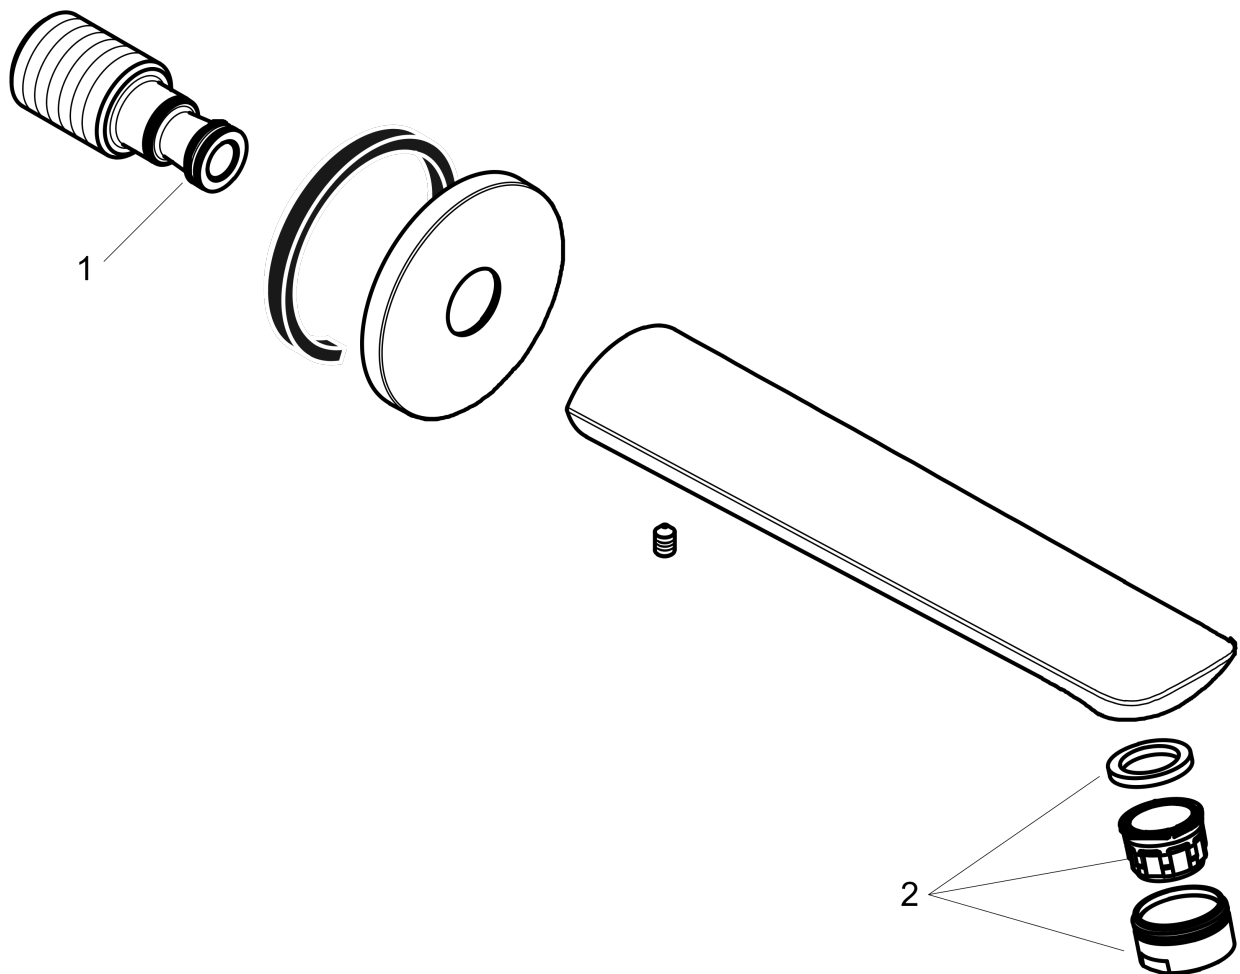

**Focus N  
Tub Spout**

Finish: **chrome** Part no. : **71320001**

**Description**

**Features**

- Solid Brass
- Includes: 1/2" female and 3/4" male adaptor

**Item details**

List Price \$ 122.00

**Compliance / Sustainability**

**Product image**

**Scale drawing**

**Focus N  
Tub Spout**

Finish: **chrome** Part no. : **71320001**

**Exploded drawing**

Year of production: >06/18

**Focus N**

**Tub Spout**

Finish: **chrome** Part no. : **71320001**

**Spare parts list**

Year of production: >**06/18**

<b>Pos.</b>	<b>Description</b>	<b>Part no.</b>	<b>Price</b>	<b>PU</b>
1	O-ring 13x2	98128000	-	1
2	aerator M24x1 (30 l/min)	96512000	-	1