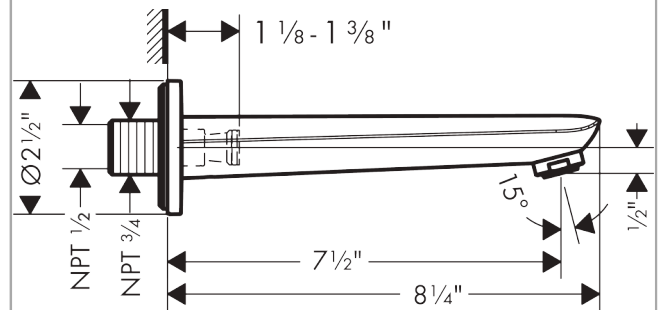

**Focus N  
Tub Spout**

Finish: **chrome** Part no. : **71320001**

**Description**

**Features**

- Solid Brass
- Includes: 1/2" female and 3/4" male adaptor

**Item details**

List Price \$ 122.00

**Compliance / Sustainability**

**Product image**

**Scale drawing**

**Focus N  
Tub Spout**

Finish: **chrome** Part no. : **71320001**

**Exploded drawing**

Year of production: >06/18

**Focus N**

**Tub Spout**

Finish: **chrome** Part no. : **71320001**

**Spare parts list**

Year of production: >**06/18**

<b>Pos.</b>	<b>Description</b>	<b>Part no.</b>	<b>Price</b>	<b>PU</b>
1	O-ring 13x2	98128000	-	1
2	aerator M24x1 (30 l/min)	96512000	-	1