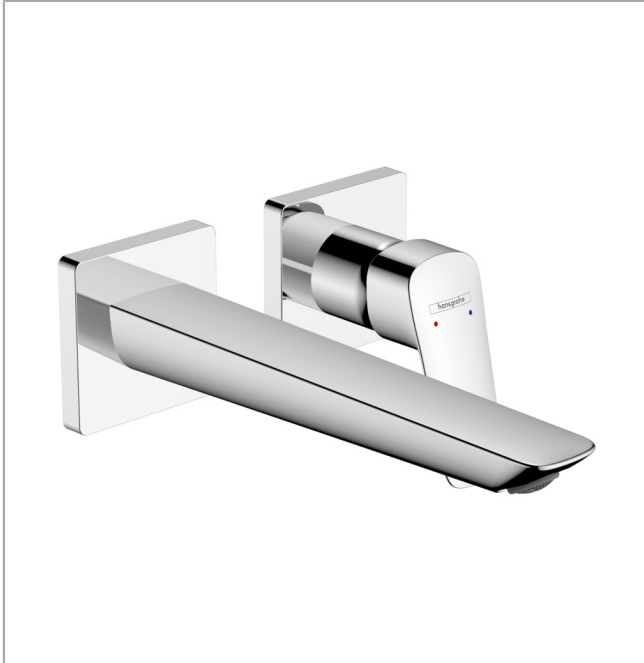

Logis

Wall-Mounted Single-Handle Faucet Trim, 1.2 GPM

Finish: **chrome** Part no. : **71256001**

Description

Features

- Handle variant: Lever
- Spray modes: normal spray
- Flow: 1.2 GPM (4.5 L/Min)
- Ceramic cartridge
- Does not include: basic set, Pop-up assembly

Item details

List Price \$ 353.00

Technology

Compliance / Sustainability

Product image

Scale drawing

Logis
Wall-Mounted Single-Handle Faucet Trim, 1.2 GPM
 Finish: **chrome** Part no. : **71256001**

Exploded drawing

Year of production: >11/21

Logis

Wall-Mounted Single-Handle Faucet Trim, 1.2 GPM

Finish: **chrome** Part no. : **71256001**

Spare parts list

Year of production: >11/21

Pos.	Description	Part no.	Price	PU
1	handle	94400000	-	1
2	screw cover	96338000	-	1
3	sleeve	93053000	-	1
4	escutcheon for handle	93161000	-	1
5	nut	93141000	-	1
6	O-ring 26x2	98147000	-	1
7	cartridge, assy	97685000	-	1
8	locking screw for handle	95140000	-	1
9	seal	98865000	-	1
10	adapter for cartridge	95634000	-	1
11	fixing set	97971000	-	1
12	spout cpl.	94401000	-	1
13	aerator M24x1 (4,5 l/min)	94364001	-	1
14	O-ring 18x1,5	98231000	-	1
15	escutcheon for spout	93162000	-	1
16	connecting thread G½	95626000	-	1
17	O-ring 13x2	98128000	-	1
18	extension set 25 mm for 13622180	31971000	-	1
a	base body	13622181	-	1