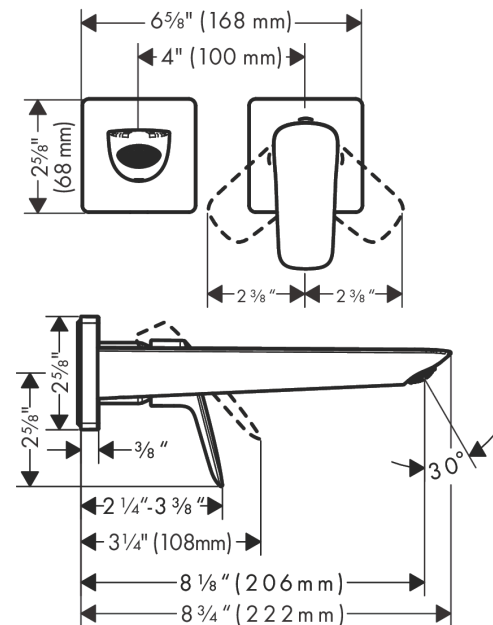

Logis

Wall-Mounted Single-Handle Faucet Trim, 1.2 GPM

Finish: **chrome** Part no. : **71256001**

Description

Features

- Handle variant: Lever
- Spray modes: normal spray
- Flow: 1.2 GPM (4.5 L/Min)
- Ceramic cartridge
- Does not include: basic set, Pop-up assembly

Item details

List Price \$ 353.00

Technology

Compliance / Sustainability

Product image

Scale drawing

Logis
Wall-Mounted Single-Handle Faucet Trim, 1.2 GPM
 Finish: **chrome** Part no. : **71256001**

Exploded drawing

Year of production: >11/21

Logis

Wall-Mounted Single-Handle Faucet Trim, 1.2 GPM

Finish: **chrome** Part no. : **71256001**

Spare parts list

Year of production: >11/21

Pos.	Description	Part no.	Price	PU
1	handle	94400000	-	1
2	screw cover	96338000	-	1
3	sleeve	93053000	-	1
4	escutcheon for handle	93161000	-	1
5	nut	93141000	-	1
6	O-ring 26x2	98147000	-	1
7	cartridge, assy	97685000	-	1
8	locking screw for handle	95140000	-	1
9	seal	98865000	-	1
10	adapter for cartridge	95634000	-	1
11	fixing set	97971000	-	1
12	spout cpl.	94401000	-	1
13	aerator M24x1 (4,5 l/min)	94364001	-	1
14	O-ring 18x1,5	98231000	-	1
15	escutcheon for spout	93162000	-	1
16	connecting thread G½	95626000	-	1
17	O-ring 13x2	98128000	-	1
18	extension set 25 mm for 13622180	31971000	-	1
a	base body	13622181	-	1