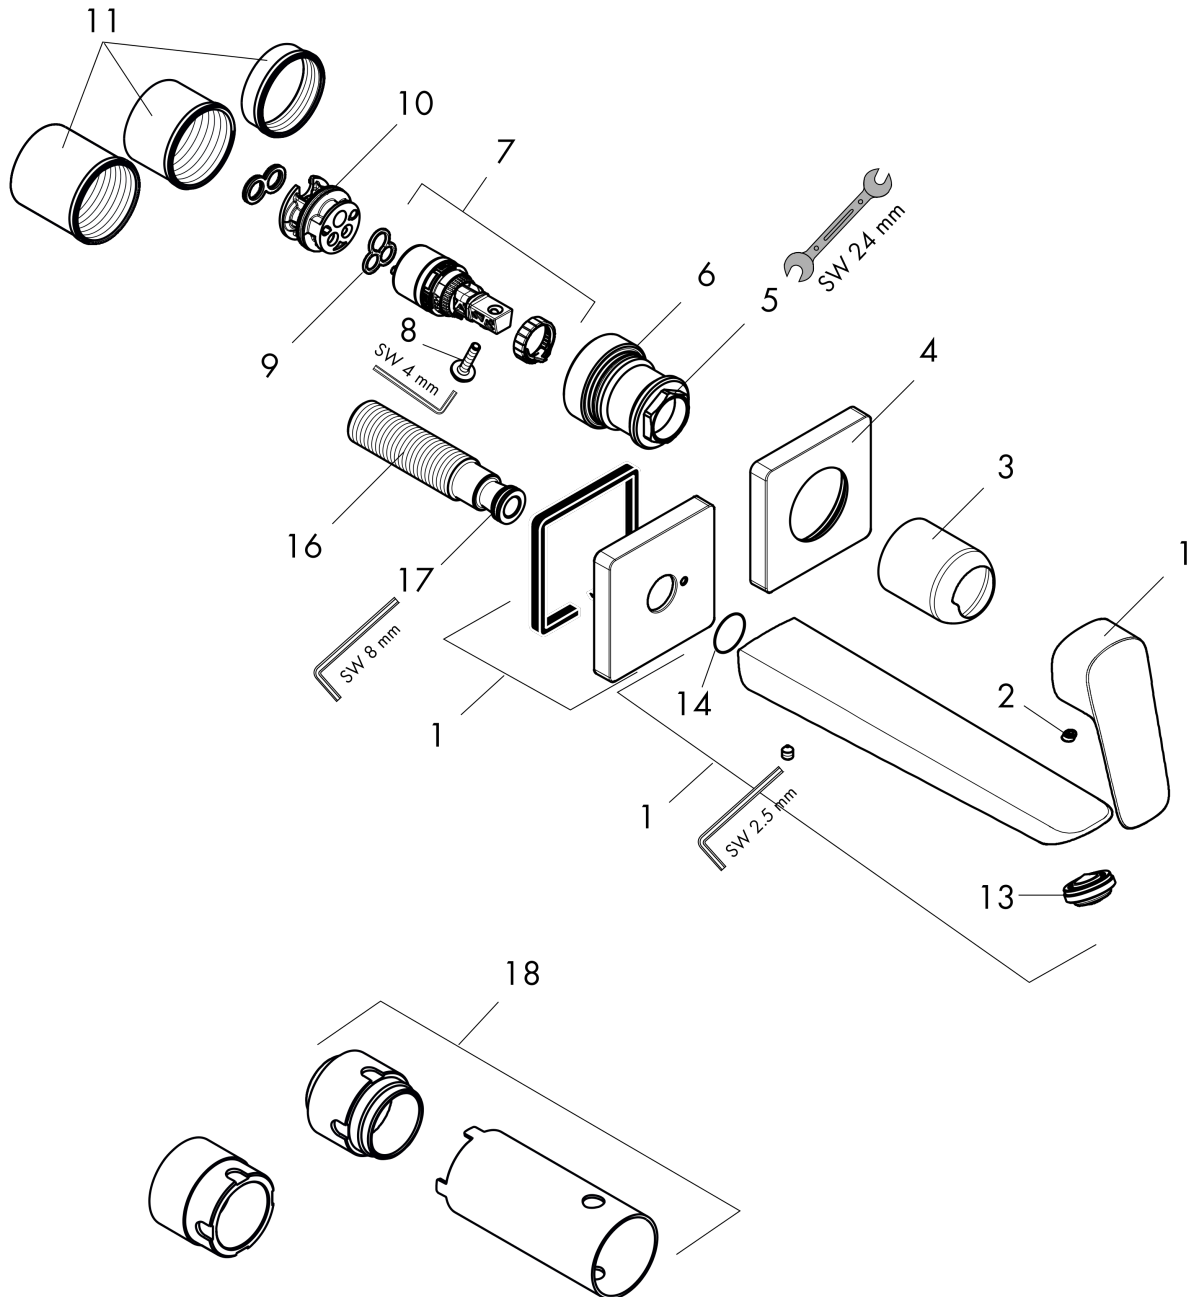

Logis

Wall-Mounted Single-Handle Faucet Trim, 1.2 GPM

Finish: **chrome** Part no. : **71256001**

Description

Features

- Handle variant: Lever
- Spray modes: normal spray
- Flow: 1.2 GPM (4.5 L/Min)
- Ceramic cartridge
- Does not include: basic set, Pop-up assembly

Item details

List Price \$ 353.00

Technology

Compliance / Sustainability

Product image

Scale drawing

Logis
Wall-Mounted Single-Handle Faucet Trim, 1.2 GPM
 Finish: **chrome** Part no. : **71256001**

Exploded drawing

Year of production: >11/21

Logis

Wall-Mounted Single-Handle Faucet Trim, 1.2 GPM

Finish: **chrome** Part no. : **71256001**

Spare parts list

Year of production: >11/21

Pos.	Description	Part no.	Price	PU
1	handle	94400000	-	1
2	screw cover	96338000	-	1
3	sleeve	93053000	-	1
4	escutcheon for handle	93161000	-	1
5	nut	93141000	-	1
6	O-ring 26x2	98147000	-	1
7	cartridge, assy	97685000	-	1
8	locking screw for handle	95140000	-	1
9	seal	98865000	-	1
10	adapter for cartridge	95634000	-	1
11	fixing set	97971000	-	1
12	spout cpl.	94401000	-	1
13	aerator M24x1 (4,5 l/min)	94364001	-	1
14	O-ring 18x1,5	98231000	-	1
15	escutcheon for spout	93162000	-	1
16	connecting thread G½	95626000	-	1
17	O-ring 13x2	98128000	-	1
18	extension set 25 mm for 13622180	31971000	-	1
a	base body	13622181	-	1