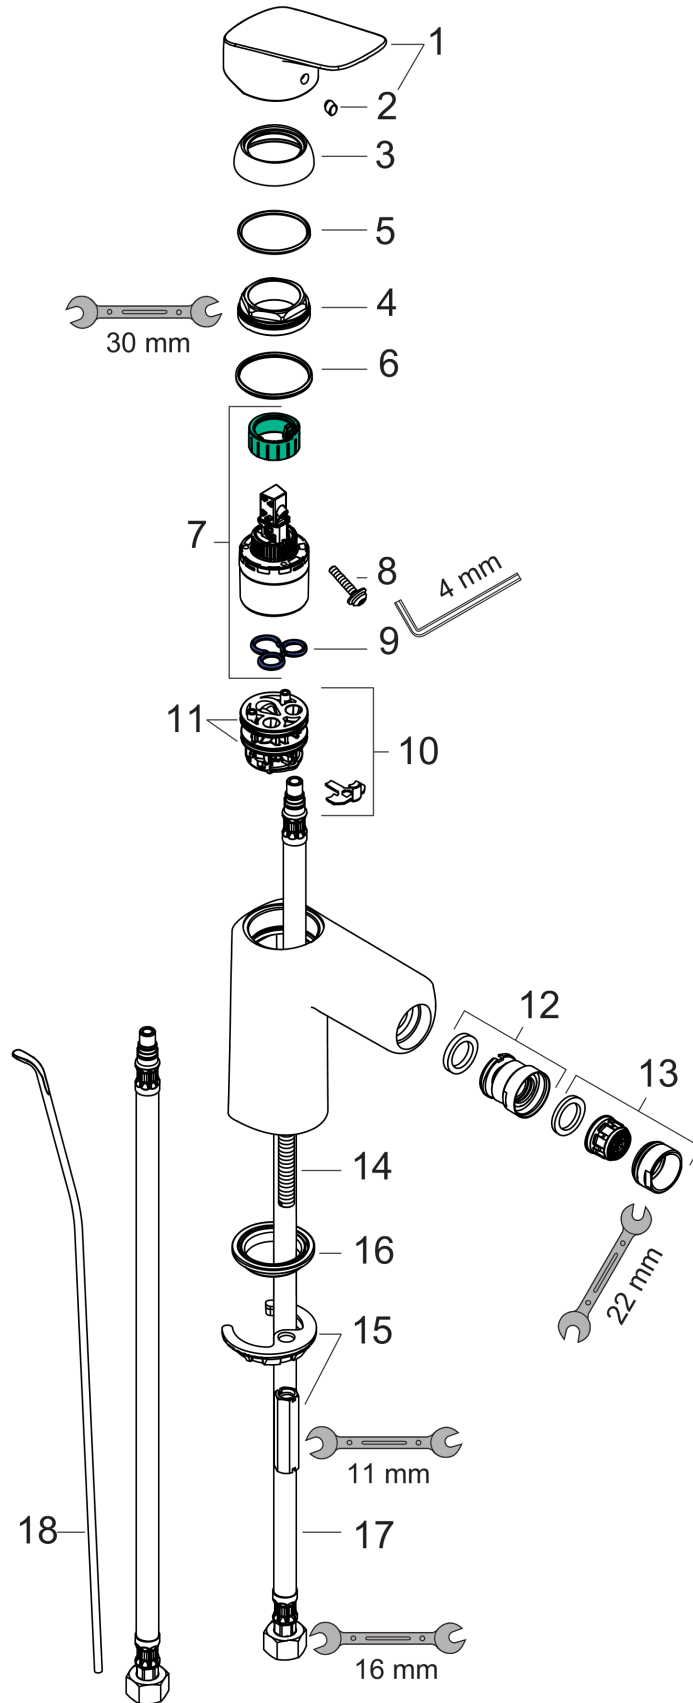

**Logis**  
**Single-Hole Bidet Faucet**  
 Finish: **chrome** Part no. : **71200001**

**Description**

**Features**

- Spout height: 99 mm
- Pivoting aerator
- Flow: 1.50 gal/min
- Ceramic cartridge
- Includes pop-up drain
- EPD Basin Faucets

**Item details**

List Price \$ 229.00

**Compliance / Sustainability**

**Product image**

**Scale drawing**

Logis  
 Single-Hole Bidet Faucet  
 Finish: **chrome** Part no. : **71200001**

Exploded drawing

Year of production: >07/15

**Logis**

**Single-Hole Bidet Faucet**

Finish: **chrome** Part no. : **71200001**

**Spare parts list**

Year of production: >07/15

Pos.	Description	Part no.	Price	PU
1	handle	92224000	-	1
2	screw cover	96338000	-	1
3	flange	97406000	-	1
4	nut	97209000	-	1
5	O-Ring 32x2	98193000	-	1
6	O-ring 35x2	92604000	-	1
7	cartridge, assy	92730000	-	1
8	locking screw for handle	95140000	-	1
9	seal	95008000	-	1
10	adapter for cartridge	98750000	-	1
11	O-Ring 30x2	98186000	-	1
12	ball joint	92036000	-	1
13	aerator M24x1 (7 l/min)	13912000	-	1
14	screw M8 x 68	97736000	-	1
15	seal	97608000	-	1
16	fixing set	96016000	-	1
17	connection hose 18½" M8x0,75 3/8"	96321001	-	1
18	pull rod	96657000	-	1
a	pop up waste	88509000	-	1