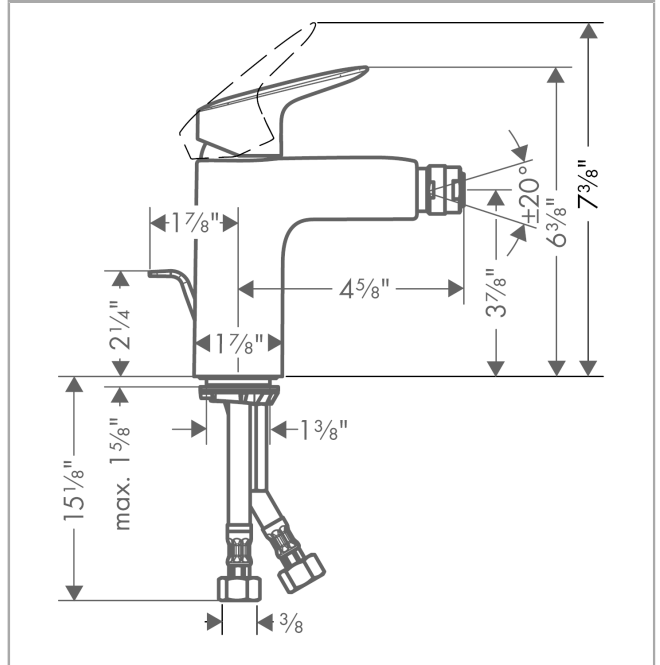

**Logis**  
**Single-Hole Bidet Faucet**  
 Finish: **chrome** Part no. : **71200001**

**Description**

**Features**

- Spout height: 99 mm
- Pivoting aerator
- Flow: 1.50 gal/min
- Ceramic cartridge
- Includes pop-up drain
- EPD Basin Faucets

**Item details**

List Price \$ 229.00

**Compliance / Sustainability**

**Product image**

**Scale drawing**

Logis  
 Single-Hole Bidet Faucet  
 Finish: **chrome** Part no. : **71200001**

Exploded drawing

Year of production: >07/15

**Logis**

**Single-Hole Bidet Faucet**

Finish: **chrome** Part no. : **71200001**

**Spare parts list**

Year of production: >07/15

Pos.	Description	Part no.	Price	PU
1	handle	92224000	-	1
2	screw cover	96338000	-	1
3	flange	97406000	-	1
4	nut	97209000	-	1
5	O-Ring 32x2	98193000	-	1
6	O-ring 35x2	92604000	-	1
7	cartridge, assy	92730000	-	1
8	locking screw for handle	95140000	-	1
9	seal	95008000	-	1
10	adapter for cartridge	98750000	-	1
11	O-Ring 30x2	98186000	-	1
12	ball joint	92036000	-	1
13	aerator M24x1 (7 l/min)	13912000	-	1
14	screw M8 x 68	97736000	-	1
15	seal	97608000	-	1
16	fixing set	96016000	-	1
17	connection hose 18½" M8x0,75 3/8"	96321001	-	1
18	pull rod	96657000	-	1
a	pop up waste	88509000	-	1