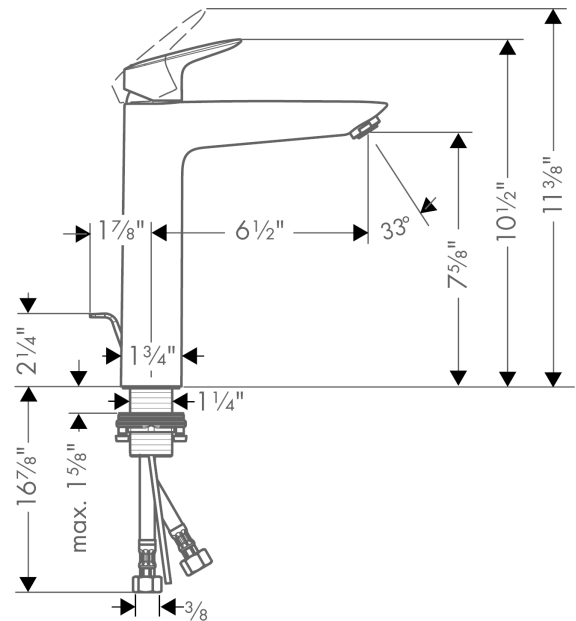

Logis
Single-Hole Faucet 190 with Pop-Up Drain, 1.2 GPM
 Finish: **chrome** Part no. : **71090001**

Description

Features

- Handle variant: Lever
- Spray modes: normal spray
- Flow: 1.2 GPM (4.5 L/Min)
- Ceramic cartridge
- Includes pop-up drain
- EPD Basin Faucets

Item details

List Price \$ 281.00

Technology

Compliance / Sustainability

Product image

Scale drawing

Logis
Single-Hole Faucet 190 with Pop-Up Drain, 1.2 GPM
 Finish: **chrome** Part no. : **71090001**

Exploded drawing

Year of production: >07/16

Logis

Single-Hole Faucet 190 with Pop-Up Drain, 1.2 GPM

Finish: **chrome** Part no. : **71090001**

Spare parts list

Year of production: >07/16

Pos.	Description	Part no.	Price	PU
1	handle	92224000	-	1
2	screw cover	96338000	-	1
3	flange	97406000	-	1
4	nut	97209000	-	1
5	O-Ring 32x2	98193000	-	1
6	O-ring 35x2	92604000	-	1
7	cartridge, assy	95646001	-	1
8	locking screw for handle	95140000	-	1
9	seal	95008000	-	1
10	adapter for cartridge	98750000	-	1
11	O-Ring 30x2	98186000	-	1
12	aerator M24x1 (4,5 l/min)	92877000	-	1
13	flat seal	98749000	-	1
14	fixing set (Ø 32)	13961000	-	1
15	lever collar	97548000	-	1
16	connection hose 35½" M8x0,75 3/8"	96316001	-	1
17	pull rod	96657000	-	1
a	pop up waste	88509000	-	1
b	lever arm 340mm (ball-Ø12mm)	96324000	-	1