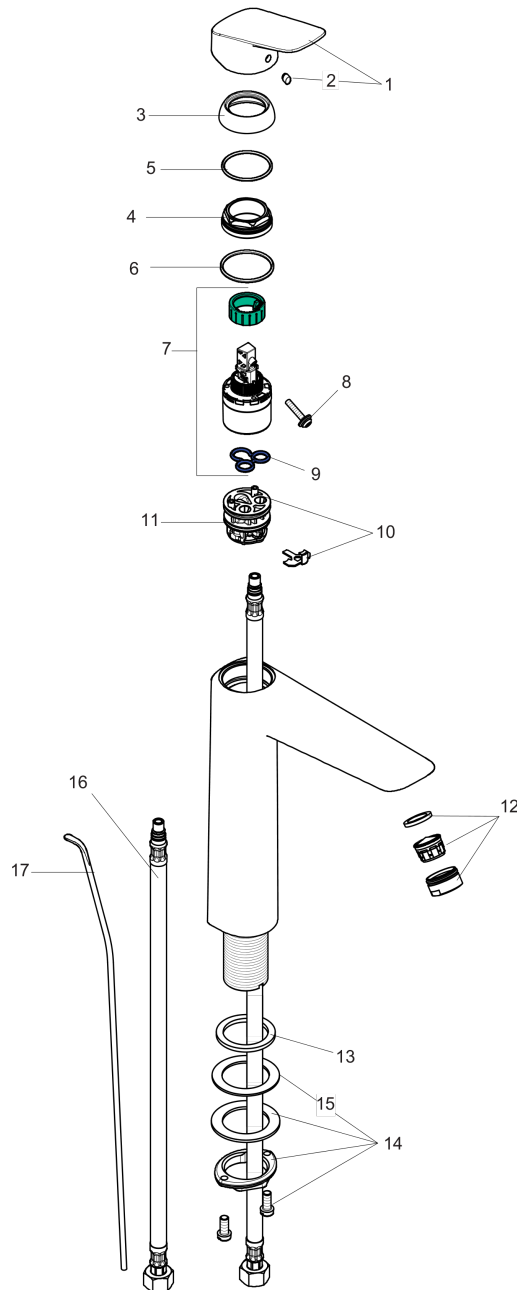

Logis
Single-Hole Faucet 190 with Pop-Up Drain, 1.2 GPM
 Finish: **chrome** Part no. : **71090001**

Description

Features

- Handle variant: Lever
- Spray modes: normal spray
- Flow: 1.2 GPM (4.5 L/Min)
- Ceramic cartridge
- Includes pop-up drain
- EPD Basin Faucets

Item details

List Price \$ 281.00

Technology

Compliance / Sustainability

Product image

Scale drawing

Logis
Single-Hole Faucet 190 with Pop-Up Drain, 1.2 GPM
 Finish: **chrome** Part no. : **71090001**

Exploded drawing

Year of production: >07/16

Logis

Single-Hole Faucet 190 with Pop-Up Drain, 1.2 GPM

Finish: **chrome** Part no. : **71090001**

Spare parts list

Year of production: >07/16

Pos.	Description	Part no.	Price	PU
1	handle	92224000	-	1
2	screw cover	96338000	-	1
3	flange	97406000	-	1
4	nut	97209000	-	1
5	O-Ring 32x2	98193000	-	1
6	O-ring 35x2	92604000	-	1
7	cartridge, assy	95646001	-	1
8	locking screw for handle	95140000	-	1
9	seal	95008000	-	1
10	adapter for cartridge	98750000	-	1
11	O-Ring 30x2	98186000	-	1
12	aerator M24x1 (4,5 l/min)	92877000	-	1
13	flat seal	98749000	-	1
14	fixing set (Ø 32)	13961000	-	1
15	lever collar	97548000	-	1
16	connection hose 35½" M8x0,75 3/8"	96316001	-	1
17	pull rod	96657000	-	1
a	pop up waste	88509000	-	1
b	lever arm 340mm (ball-Ø12mm)	96324000	-	1