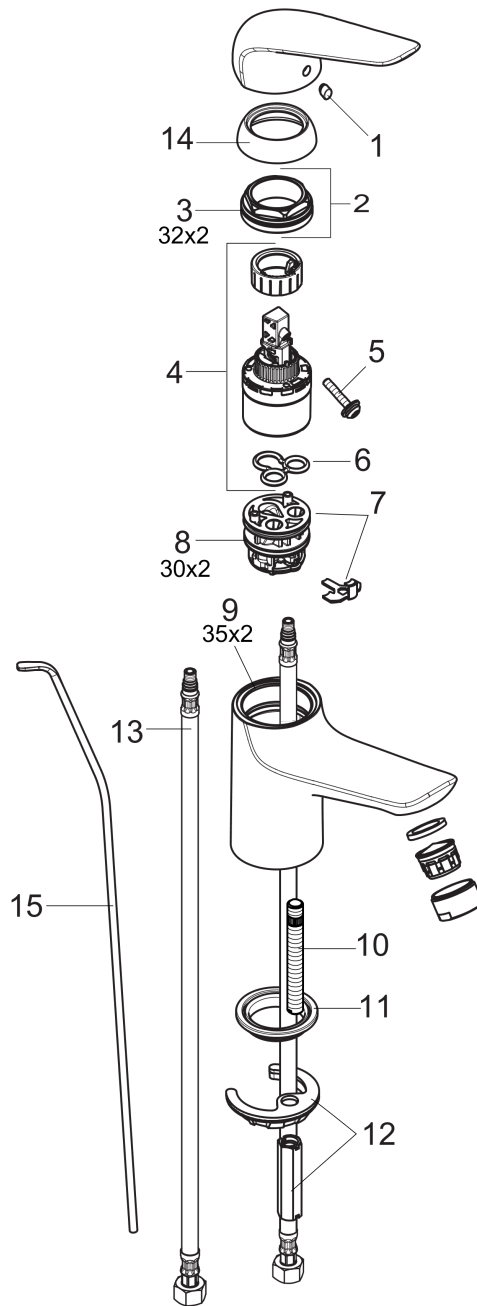

Focus N

Single-Hole Faucet 100 with Pop-Up Drain, 1.2 GPM

Finishes : **brushed nickel** Part no. : **71030821**

Description

Features

- Aerated spray
- maximum Flow rate at 44 PSI: 1.2 GPM
- Ceramic cartridge
- pop-up waste set G 1
- Material waste set: metal

Item details

List Price \$ 229.00

Technology

Compliance

Product image

Scale drawing

Focus N

Single-Hole Faucet 100 with Pop-Up Drain, 1.2 GPM

Finishes : brushed nickel Part no. : 71030821

Exploded drawing

Year of production: >07/18

Focus N

Single-Hole Faucet 100 with Pop-Up Drain, 1.2 GPM

Finishes : **brushed nickel** Part no. : **71030821**

Spare parts list

Year of production: >07/18

Pos.	Description	Part no.	Price	PU
1	screw cover	96338000	-	1
2	nut	97209000	-	1
3	O-Ring 32x2	98193000	-	1
4	cartridge, assy	95646001	-	1
5	locking screw for handle	95140000	-	1
6	seal	95008000	-	1
7	adapter for cartridge	98750000	-	1
8	O-Ring 30x2	98186000	-	1
9	O-ring 35x2	92604000	-	1
10	screw M8 x 68	97736000	-	1
11	seal Ø 42	98722000	-	1
12	fixing set	96016000	-	1
13	connection hose 23½" M8x0,75 3/8"	98600001	-	1
14	flange	97406820	-	1
15	pull rod	96657820	-	1
a	aerator M24x1 (4,5 l/min)	92877820	-	1
b	pop up waste	88509820	-	1
c	handle	93192820	-	1