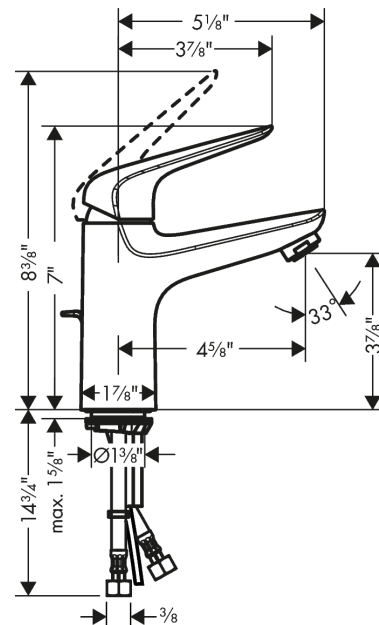

Focus N

Single-Hole Faucet 100 with Pop-Up Drain, 1.2 GPM

Finishes : **brushed nickel** Part no. : **71030821**

Description

Features

- Aerated spray
- maximum Flow rate at 44 PSI: 1.2 GPM
- Ceramic cartridge
- pop-up waste set G 1
- Material waste set: metal

Item details

List Price \$ 229.00

Technology

Compliance

Product image

Scale drawing

Focus N

Single-Hole Faucet 100 with Pop-Up Drain, 1.2 GPM

Finishes : brushed nickel Part no. : 71030821

Exploded drawing

Year of production: >07/18

Focus N

Single-Hole Faucet 100 with Pop-Up Drain, 1.2 GPM

Finishes : **brushed nickel** Part no. : **71030821**

Spare parts list

Year of production: >07/18

Pos.	Description	Part no.	Price	PU
1	screw cover	96338000	-	1
2	nut	97209000	-	1
3	O-Ring 32x2	98193000	-	1
4	cartridge, assy	95646001	-	1
5	locking screw for handle	95140000	-	1
6	seal	95008000	-	1
7	adapter for cartridge	98750000	-	1
8	O-Ring 30x2	98186000	-	1
9	O-ring 35x2	92604000	-	1
10	screw M8 x 68	97736000	-	1
11	seal Ø 42	98722000	-	1
12	fixing set	96016000	-	1
13	connection hose 23½" M8x0,75 3/8"	98600001	-	1
14	flange	97406820	-	1
15	pull rod	96657820	-	1
a	aerator M24x1 (4,5 l/min)	92877820	-	1
b	pop up waste	88509820	-	1
c	handle	93192820	-	1