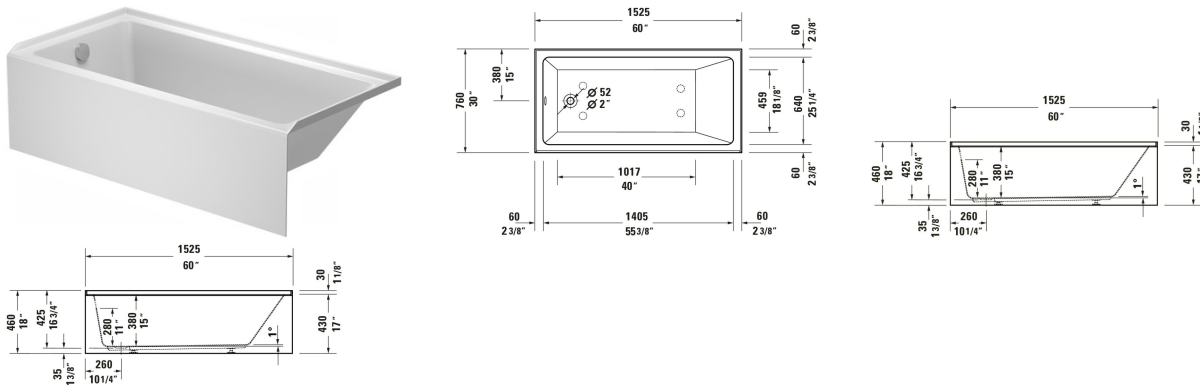

**Duravit No.1 Bathtub # 70065200000090**

| < 60 " > |

Bathtub	Dimension	Weight	Order number
Installation Type: Alcove, Integrated acrylic panel front, White, Material: Sanitary acrylic, Number of backrests: 1 Right, Includes support frame, Overflow: Yes, Drain orientation: Left, Overflow position: Foot end, Capacity gal: 48 gal, Internal Depth: 16 1/8 ", Height with Panel: 18 1/8 "			
<b>Colors</b>			
00 White			
<b>Variant</b>			
Seamless acrylic panel, ADA: Yes, cUPC listed: Yes	60 "x18 1/8 "	70.548 lb	70065200000090
<b>Suitable products</b>			
Waste and overflow Bowden cable length: 22 1/8 ", 28 3/4 x 3 1/2 "	28 3/4 x 3 1/2 "		792824
Waste and overflow Bowden cable length: 34 ", 25 5/8 x 3 1/2 "	25 5/8 x 3 1/2 "		792821
Waste and overflow ADA: Yes, 28 3/4 x 3 1/2 "	28 3/4 x 3 1/2 "		792828
Waste and overflow ADA: Yes, 28 3/4 x 3 1/2 "	28 3/4 x 3 1/2 "		792829
Waste and overflow Bowden cable length: 27 ", Diameter waste plug: 2 ", 15 3/4 x 3 1/8 "	15 3/4 x 3 1/8 "		791224
Mounting Bracket Mounting kit , 28 x 3 "	28 x 3 "		790160
Bolt Cap , 15 3/4 x 3 1/8 "	15 3/4 x 3 1/8 "		791225
shower tray foot Matches series Architec, 2 1/8 x 2 1/8 "	2 1/8 x 2 1/8 "		790164
Waste and overflow Bowden cable length: 25 7/8 ", Diameter waste plug: 2 ", 15 3/4 x 3 1/8 "	15 3/4 x 3 1/8 "		791255

All drawings contain the necessary measurements which are subject to standard tolerances. They are stated in inch & mm and are non-binding. Exact measurements, in particular for customized installation scenarios, can only be taken from the finished ceramic piece.