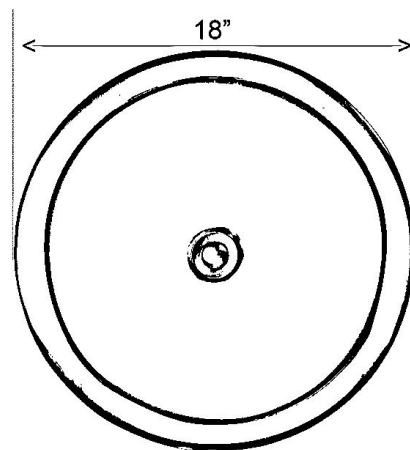

**AKOLA
ABOVE COUNTER
COPPER BASIN**

Cat. No
7-754

Overall Diameter: 18"
Height: 7"

Features:

- ▶ Solid 16 Gauge Copper
- ▶ Smooth interior
- ▶ Embossed exterior
- ▶ Rim 1-1/2"
- ▶ No faucet hole
- ▶ No overflow
- ▶ Accommodates drain 1-1/2"
- ▶ For use with grid drain **#5601** or umbrella drain **#UD701** (NOT INCLUDED)
- ▶ Copper is a living finish and will patina over time

Finish

AC Antique Copper

Interior Dimensions

Interior Diameter: 15"
Depth: 5-1/2"

Dimensions of fixture are nominal and may vary within the range of tolerances established by ASME Standard A112.19.2. Dimensions and specifications subject to change without notice.