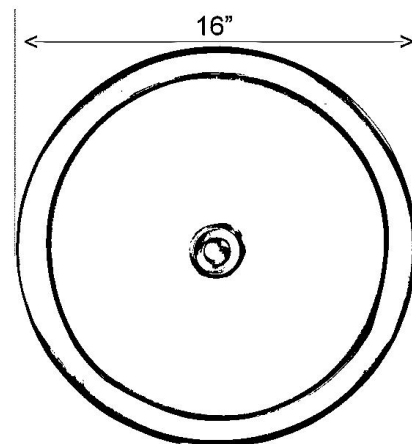

**AKOLA
ABOVE COUNTER
COPPER BASIN**

Cat. No
7-753

Overall Diameter: 16"
Height: 6"

Features:

- ▶ Solid 16 gauge copper
- ▶ Smooth interior
- ▶ Embossed exterior
- ▶ Rim 1-1/2"
- ▶ No faucet hole
- ▶ No overflow
- ▶ Accommodates drain 1-1/2"
- ▶ For use with grid drain #5601 or umbrella drain #UD701 (NOT INCLUDED)
- ▶ Copper is a living finish and will patina over time

Finish

AC Antique Copper

Interior Dimensions

Interior Diameter: 13 "
Depth: 4-1/2"

Dimensions of fixture are nominal and may vary within the range of tolerances established by ASME Standard A112.19.2. Dimensions and specifications subject to change without notice.