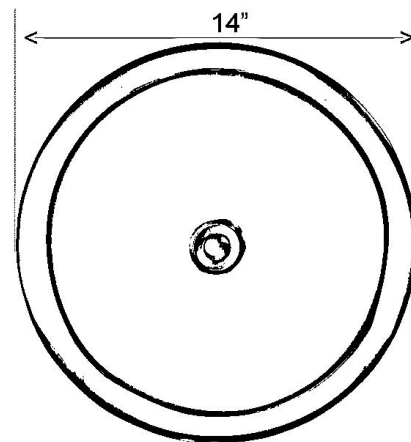

**AKOLA
ABOVE COUNTER
COPPER BASIN**

Cat. No
7-752

Overall Diameter: 14"
Height: 6"

Features:

- ▶ Solid 16 Gauge Copper
- ▶ Smooth interior
- ▶ Embossed exterior
- ▶ Rim 1-1/2"
- ▶ No faucet hole
- ▶ No overflow
- ▶ Accommodates drain 1-1/2"
- ▶ For use with grid drain #5601 or umbrella drain #UD701 (NOT INCLUDED)
- ▶ Copper is a living finish and will patina over time

Finish

AC Antique Copper

Interior Dimensions

Interior Diameter: 11"
Depth: 4-1/2"

Dimensions of fixture are nominal and may vary within the range of tolerances established by ASME Standard A112.19.2. Dimensions and specifications subject to change without notice.