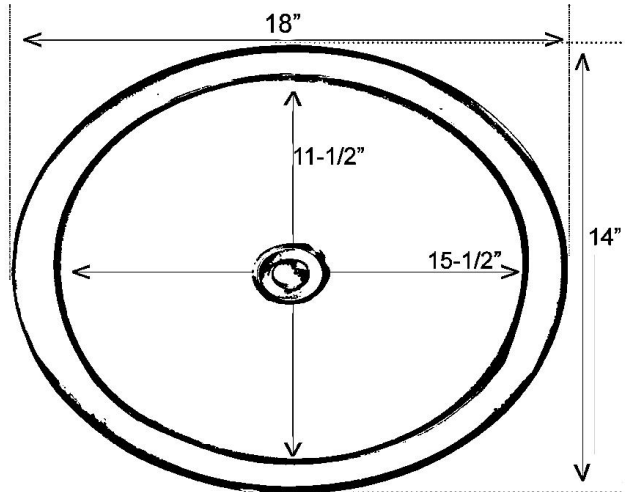

**BONETTE
ABOVE COUNTER
MARBLE BASIN**

Cat. No
7-744

L: 18"
D: 14"
H: 5"

Features:

- ▶ Constructed of Italy Marble
- ▶ Hand carved natural marble
- ▶ Interior is polished and exterior chiseled
- ▶ Rim 1-1/4"
- ▶ No faucet hole
- ▶ No overflow
- ▶ Accommodates drain 1-1/2"
- ▶ For use with grid drain #5601 or umbrella drain #UD701 (NOT INCLUDED)

Finish

- MPCA** Polished Carrara Marble
- MPCR** Polished Egyptian Cream

Interior Dimensions

Basin interior: 15-1/2" X 11-1/2"
Basin depth: 4"

Dimensions of fixture are nominal and may vary within the range of tolerances established by ASME Standard A112.19.2. Dimensions and specifications subject to change without notice.