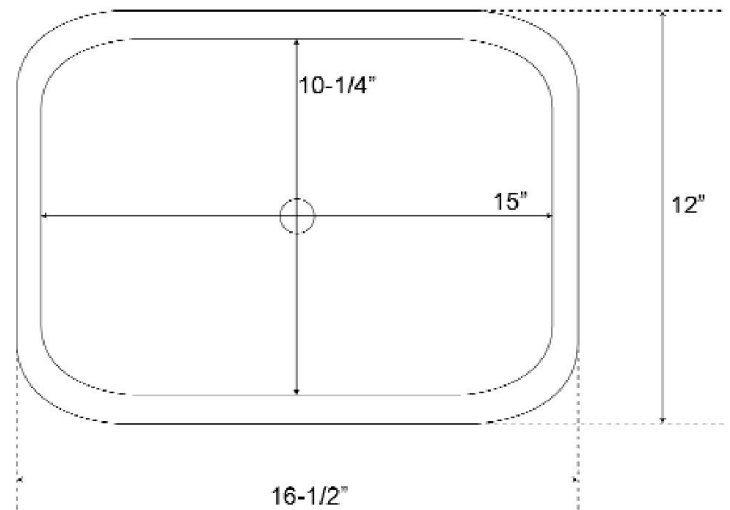

**GESSI RECTANGULAR
ABOVE COUNTER
MARBLE BASIN**

Cat. No
7-741

L: 16-1/2"
D: 12"
H: 4-3/4"

Features:

- ▶ Constructed of Italian Carrara Marble
- ▶ Polished exterior and interior
- ▶ Rim 2"
- ▶ No faucet hole
- ▶ No overflow
- ▶ Accommodates drain 1-1/2"
- ▶ For use with grid drain #5601 or umbrella drain #UD701 (NOT INCLUDED)

Finish

MPCA Polished Carrara Marble

Top

Front

Interior Dimensions

Basin interior: 15" X 10-1/4"
Basin depth: 3-1/2"

Dimensions of fixture are nominal and may vary within the range of tolerances established by ASME Standard A112.19.2. Dimensions and specifications subject to change without notice.