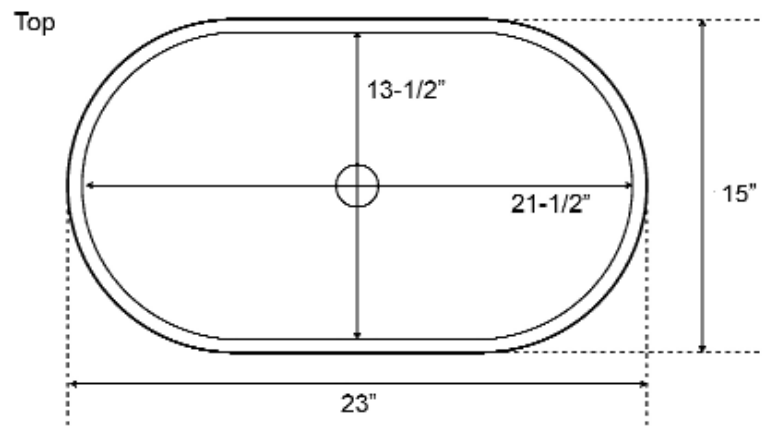

DIVINA RESIN ABOVE COUNTER

Cat. No.
7-562

Width: 23"
Depth: 15"
Above Counter Height: 5-3/4"

Features:

- ▶ Constructed of solid resin
- ▶ Smooth interior and exterior
- ▶ No faucet holes
- ▶ No overflow
- ▶ Available in Matte (7-562WH) or Gloss (7-562WH-GL)
- ▶ Thickness of rim 5/8"
- ▶ Use with Umbrella drain #UD701

Interior Dimensions:

Basin interior: 21-1/2" X 13-1/2"
Basin depth: 4-1/2"

Dimensions of fixture are nominal and may vary within the range of tolerances established by ANSI Standard A112.19.2. Dimensions and specifications subject to change without notice.