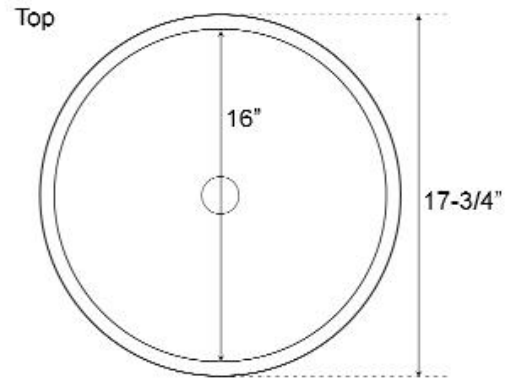

**CATALI
ABOVE COUNTER
TEAK BASIN**

Cat. No
7-477

Overall Diameter: 17-3/4"
Height: 7-3/4"

Features:

- ▶ Constructed of Teak
- ▶ Smooth and sanded sealed
- ▶ Rim 7/8"
- ▶ No faucet hole
- ▶ No overflow
- ▶ Accommodates drain 1-1/2"
- ▶ For use with grid drain **#5601** or umbrella drain **#UD701** (NOT INCLUDED)

Interior Dimensions

Interior Diameter: 16"
Basin depth: 6-1/4"

Dimensions of fixture are nominal and may vary within the range of tolerances established by ASME Standard A112.19.2. Dimensions and specifications subject to change without notice.