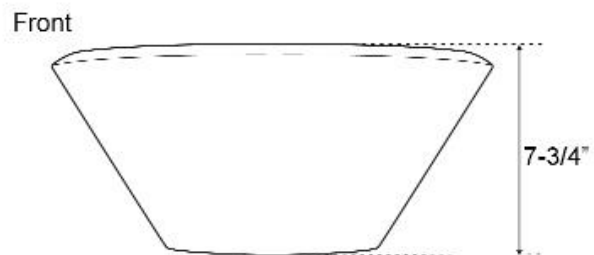

**CATALI
ABOVE COUNTER
TEAK BASIN**

Cat. No
7-477

Overall Diameter: 17-3/4"
Height: 7-3/4"

Features:

- ▶ Constructed of Teak
- ▶ Smooth and sanded sealed
- ▶ Rim 7/8"
- ▶ No faucet hole
- ▶ No overflow
- ▶ Accommodates drain 1-1/2"
- ▶ For use with grid drain **#5601** or umbrella drain **#UD701** (NOT INCLUDED)

Interior Dimensions

Interior Diameter: 16"
Basin depth: 6-1/4"

Dimensions of fixture are nominal and may vary within the range of tolerances established by ASME Standard A112.19.2. Dimensions and specifications subject to change without notice.