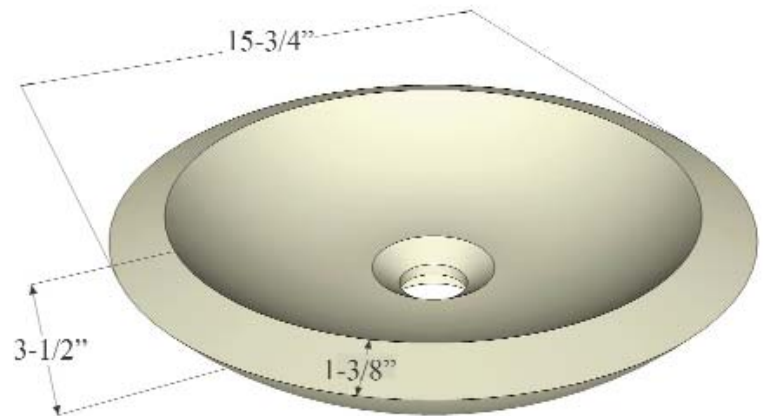

LUTARI ABOVE COUNTER VESSEL

Cat. No
7-474 & 7-474M

Teak

Basin Diameter: 15-3/4"
Above Counter Height: 3-1/2"

Mahogany

Basin interior diameter: 13-1/4"
Basin depth: 2-1/2"

Features:

- ▶ Made of natural wood
- ▶ Available in teak or mahogany
- ▶ No overflow
- ▶ 1-3/8" Rim
- ▶ Use with grid drain **5601** or Umbrella drain **UD701**