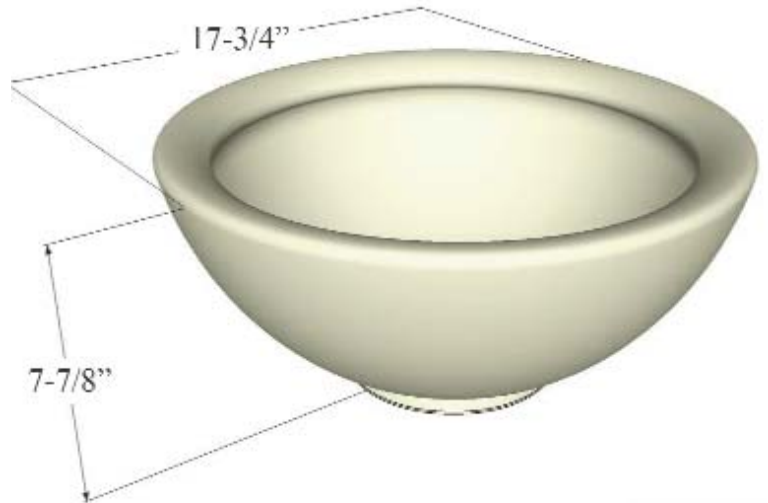

**ANTIGUA  
ROUND VESSEL**

Cat. No  
7-471 & 7-471M

Teak

Basin Diameter: 17-3/4"  
Above Counter Height: 7-7/8"

Mahogany

Basin interior diameter: 14"  
Basin depth: 7-1/8"

**Features:**

- ▶ Made of natural wood
- ▶ Available in teak (7-471) or mahogany (7-471M)
- ▶ No overflow
- ▶ 2" Rim
- ▶ Use with **grid drain 5601** or **Umbrella drain UD701**

Due to the handmade nature of the products, there will be some variation in sizes, hammering and finish.