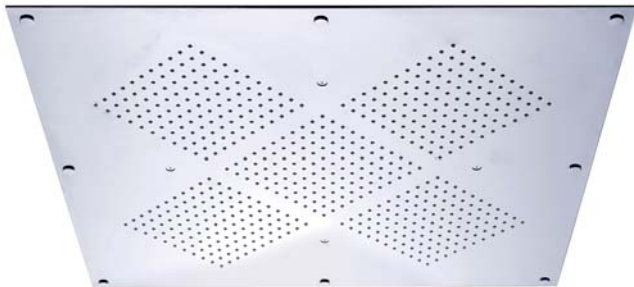

649.14.640.xxx
Rainheaven 24 1/64" x 24 1/64"

- size 24 1/64" x 24 1/64"
- 605 jets with anticalcareous system
- 2 mm ultra-thin stainless steel
- recommended water flow above 5.3 GPM.
- selectable (via concealed Wall-valve module system): middle and/or external segments
- easy to mount and maintain
- ceiling built-in version
- jet types: rainfall, atomizer
- jet zones: body zone - perimetral rain shower zone, rain zone - internal rain shower zone, complete zone, atomizer zone
- control of the 3 jet zones must be carried out by 3 valves