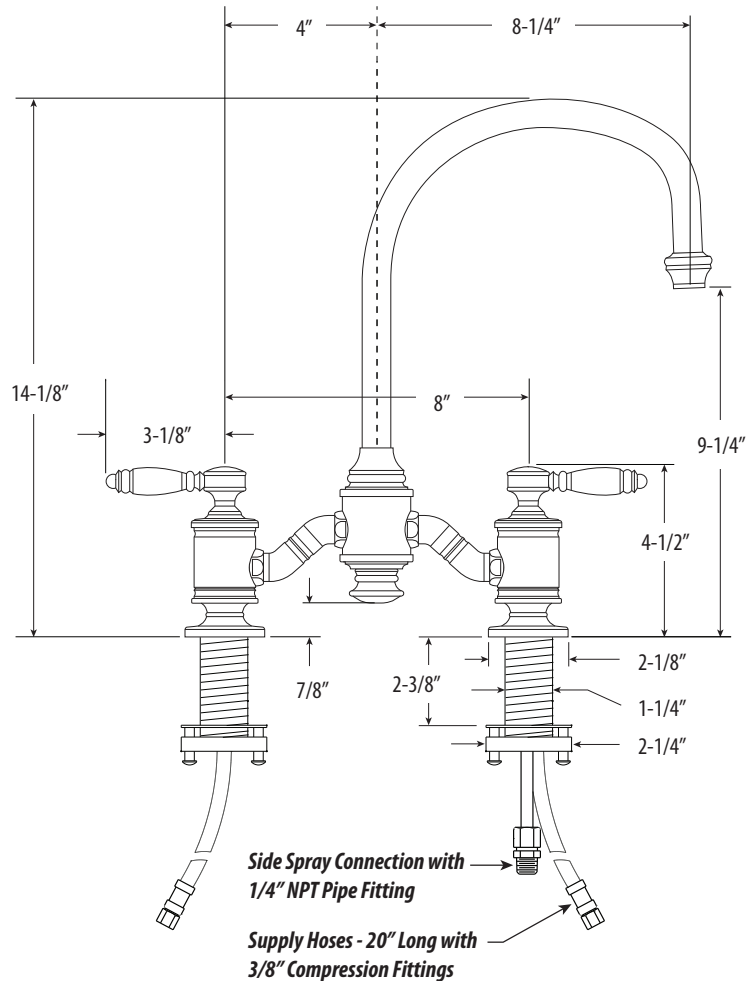

### PRODUCT DESCRIPTION

- Suite includes Side Spray and Soap/Lotion Dispenser.
- Two-holed Bridge Faucet design.
- Part of the Hampton Traditional Suite.
- C-spout with 8-1/4" reach.
- 360 degree swivel spout.
- Equipped with diverter for optional side spray.
- Solid brass construction.
- Double cross handles.
- 1.75 gpm maximum flow rate.
- Aerated stream.
- Compatible with Reverse Osmosis filtration systems.
- Includes 4 handle button options. 2 finish match and 2 ceramic Hot and Cold buttons.
- Reinforced braided connection hoses.
- Lifetime Functional Warranty.
- Made in the USA.

### CODES/STANDARDS APPLICABLE

Specified model meets or exceeds the following:

- ASME A112.18.1
- CSA B125.1
- NSF 61, 372
- CALGreen

- Max Counter Thickness 2-3/8"
- Minimum Install Hole Size 1-3/8"

DIMENSIONS MAY VARY AND ARE SUBJECT TO CHANGE. NO RESPONSIBILITY IS ASSUMED FOR USE OF SUPERCEDED OR VOIDED DATA