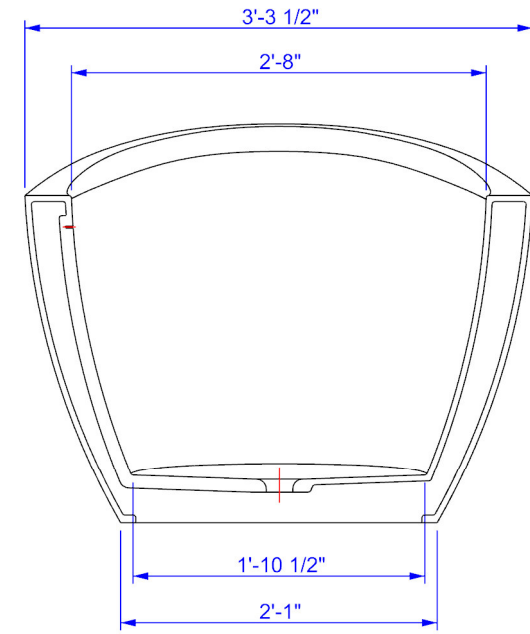

A-A

DRAWN YURI TYMOCHKO	2017-05-09			
CHECKED				
QA		TITLE		
APPROVED		Purescape 171		
		SIZE C	DWG NO	REV
		SCALE		SHEET 1 OF 1