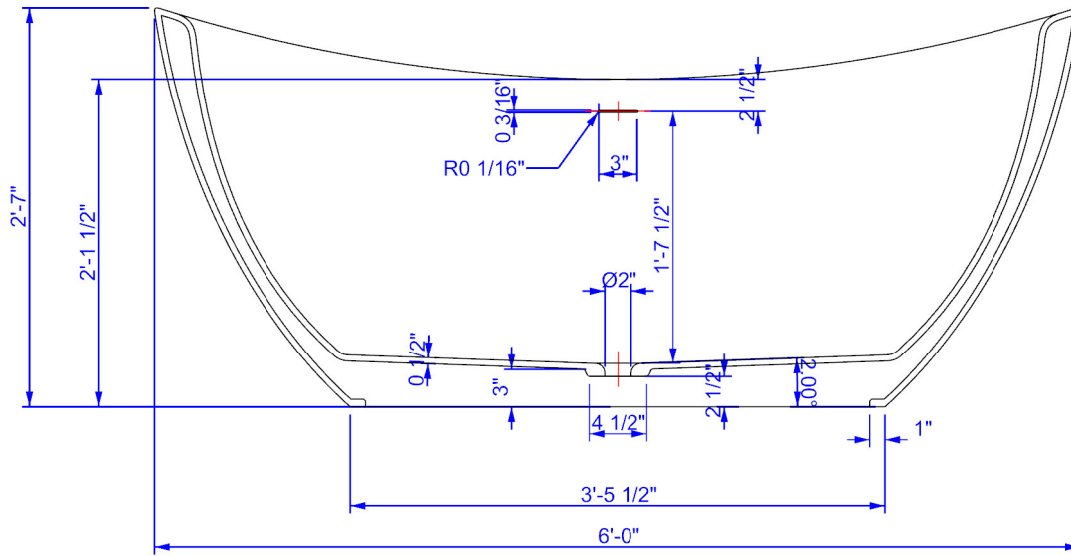

A-A

DRAWN YURI TYMOCHKO	2017-05-09			
CHECKED				
QA		TITLE		
APPROVED		Purescape 171		
		SIZE C	DWG NO	REV
		SCALE		SHEET 1 OF 1