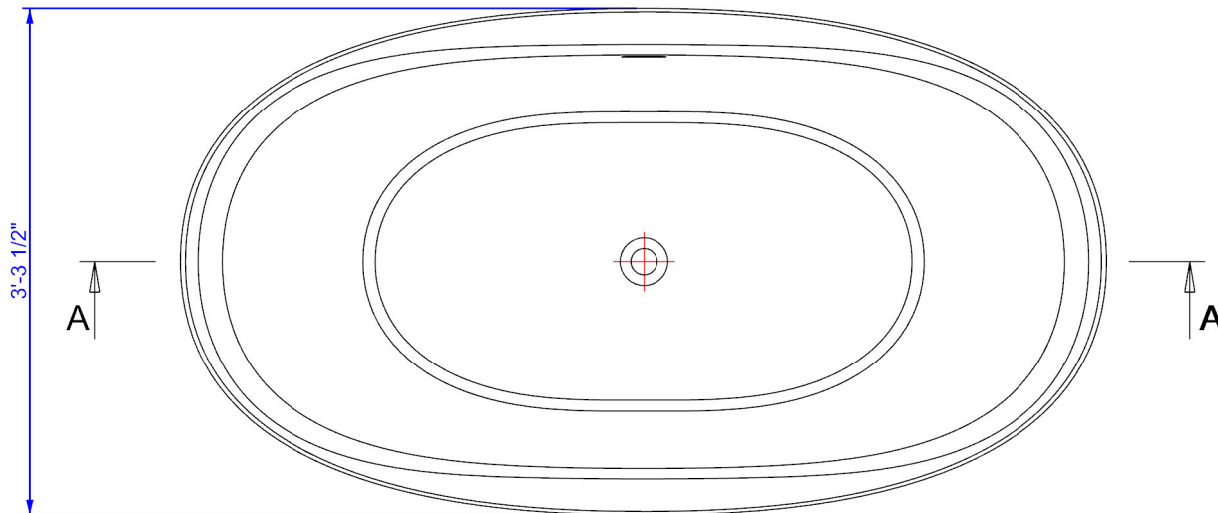

A-A

DRAWN YURI TYMOCHKO	2017-05-09			
CHECKED				
QA		TITLE		
APPROVED		Purescape 171		
		SIZE C	DWG NO	REV
		SCALE		SHEET 1 OF 1