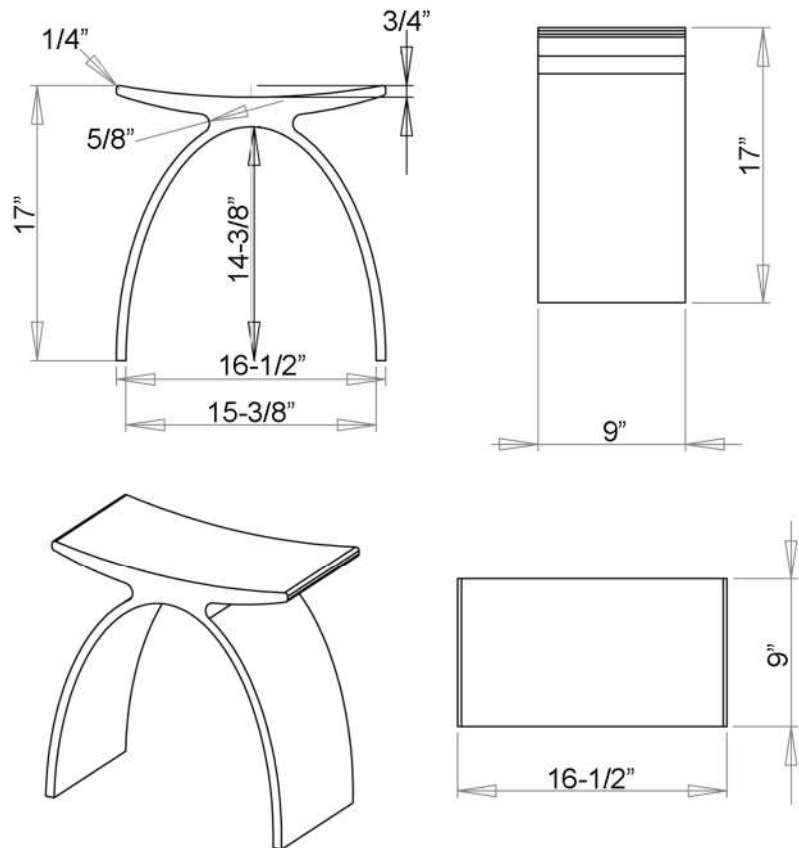

16" RESIN SHOWER STOOL

Cat. No.
6215.

Features:

- ▶ Durable resin construction
- ▶ Curved seat for comfort
- ▶ Attractive arched frame
- ▶ Available in Matte or Gloss finish
- ▶ Sleek contemporary style
- ▶ For use in or out of shower
- ▶ Maximum weight capacity is 250 lb.

Stool Colors:

MT Matte white
GL Gloss White

Overall Dimensions:

Width: 16-1/2"
Depth: 9"
Height: 17"

Dimensions of fixture are nominal and may vary. Dimensions and specifications subject to change without notice.