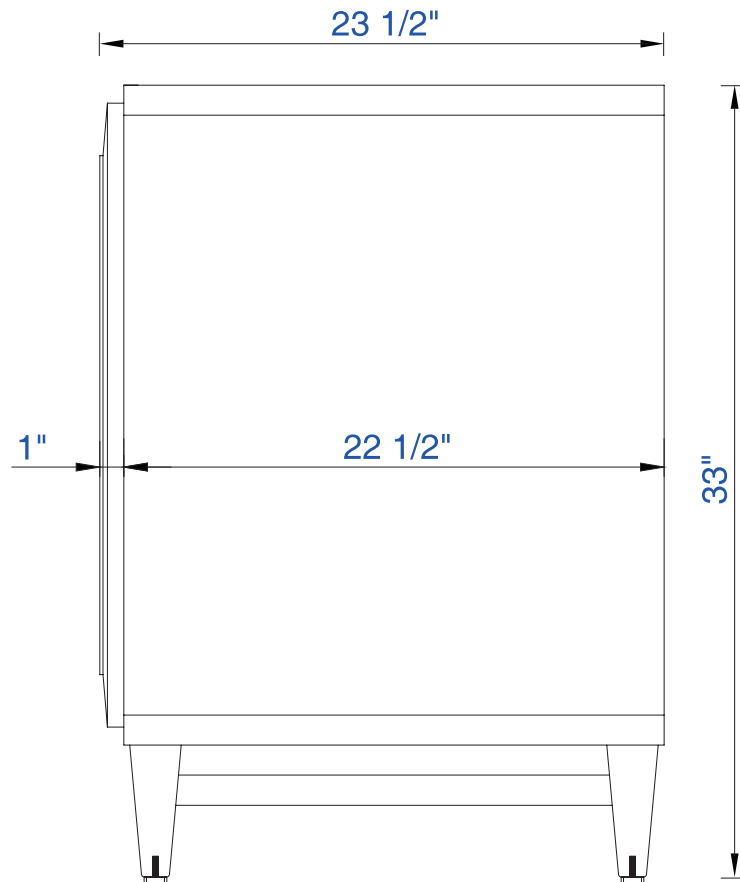

36"

Item Number:

620-V36-BNM  
620-V36-WW

JAMES MARTIN

VANITIES™

Portland 36" Cabinet

Diagrams with Dimensions  
page 01 of 03

NOTE ONE: Countertops are not shown in these diagrams. (Cabinet Only)

NOTE TWO: This vanity does not have a Backsplash.

Please consult our website for Countertop Diagrams: [www.jamesmartinvanities.com](http://www.jamesmartinvanities.com)

36"

Item Number:

620-V36-BNM  
620-V36-WW

JAMES MARTIN

VANITIES™

Portland 36" Cabinet

Diagrams with Dimensions  
page 02 of 03

NOTE ONE: Countertops are not shown in these diagrams. (Cabinet Only)

NOTE TWO: This vanity does not have a Backsplash.

Please consult our website for Countertop Diagrams: [www.jamesmartinvanities.com](http://www.jamesmartinvanities.com)

36"

Item Number:

620-V36-BNM  
620-V36-WW

JAMES MARTIN

VANITIES™

Portland 36" Cabinet

Diagrams with Dimensions  
page 03 of 03

NOTE ONE: Countertops are not shown in these diagrams. (Cabinet Only)