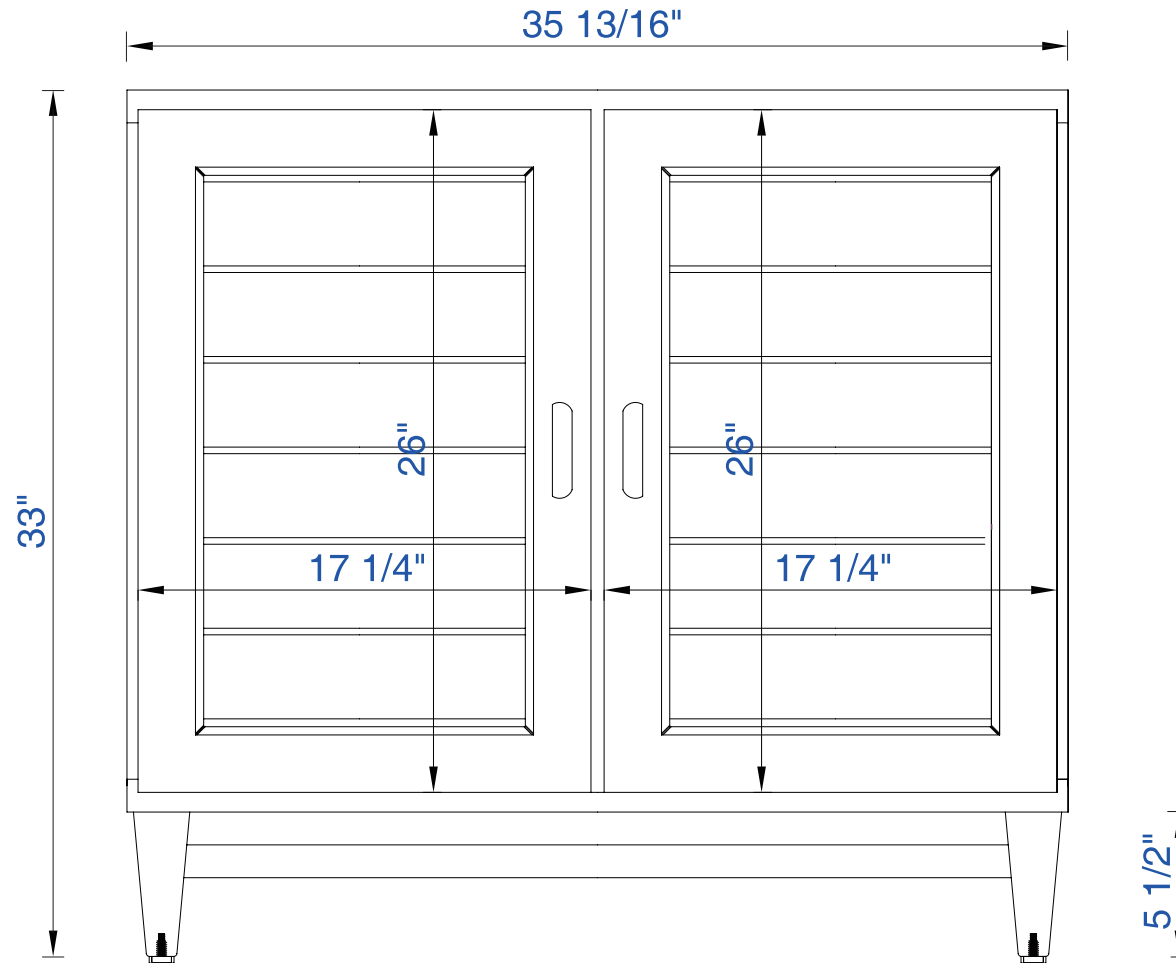

36"

Item Number:

620-V36-BNM  
620-V36-WW

JAMES MARTIN

VANITIES™

Portland 36" Cabinet

Diagrams with Dimensions  
page 01 of 03

NOTE ONE: Countertops are not shown in these diagrams. (Cabinet Only)

NOTE TWO: This vanity does not have a Backsplash.

Please consult our website for Countertop Diagrams: [www.jamesmartinvanities.com](http://www.jamesmartinvanities.com)

36"

Item Number:

620-V36-BNM  
620-V36-WW

JAMES MARTIN

VANITIES™

Portland 36" Cabinet

Diagrams with Dimensions  
page 02 of 03

NOTE ONE: Countertops are not shown in these diagrams. (Cabinet Only)

NOTE TWO: This vanity does not have a Backsplash.

Please consult our website for Countertop Diagrams: [www.jamesmartinvanities.com](http://www.jamesmartinvanities.com)

36"

Item Number:

620-V36-BNM  
620-V36-WW

JAMES MARTIN

VANITIES™

Portland 36" Cabinet

Diagrams with Dimensions  
page 03 of 03

NOTE ONE: Countertops are not shown in these diagrams. (Cabinet Only)