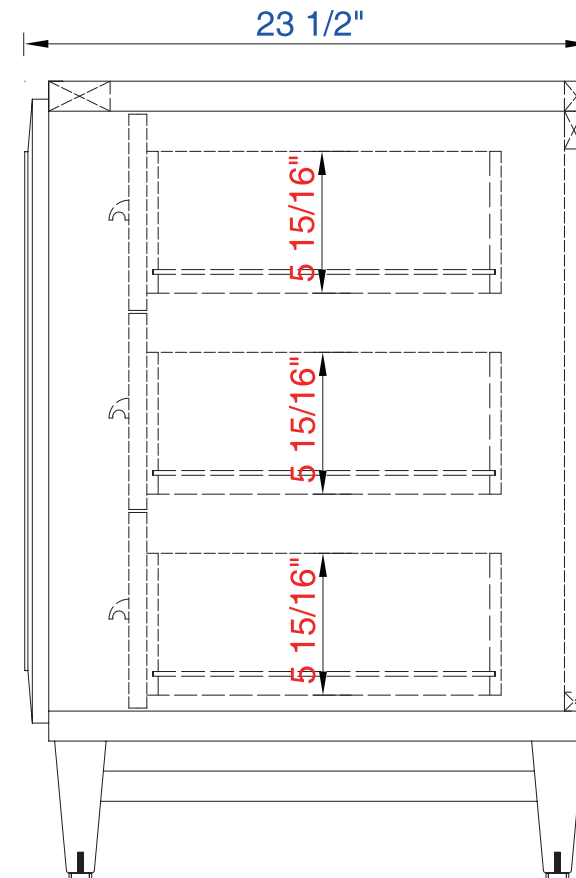

36"

Item Number:

620-V36-BNM  
620-V36-WW

JAMES MARTIN

VANITIES™

Portland 36" Cabinet

Diagrams with Dimensions  
page 01 of 03

NOTE ONE: Countertops are not shown in these diagrams. (Cabinet Only)

NOTE TWO: This vanity does not have a Backsplash.

Please consult our website for Countertop Diagrams: [www.jamesmartinvanities.com](http://www.jamesmartinvanities.com)

36"

Item Number:

620-V36-BNM  
620-V36-WW

JAMES MARTIN

VANITIES™

Portland 36" Cabinet

Diagrams with Dimensions  
page 02 of 03

NOTE ONE: Countertops are not shown in these diagrams. (Cabinet Only)

NOTE TWO: This vanity does not have a Backsplash.

Please consult our website for Countertop Diagrams: [www.jamesmartinvanities.com](http://www.jamesmartinvanities.com)

36"

Item Number:

620-V36-BNM  
620-V36-WW

JAMES MARTIN

VANITIES™

Portland 36" Cabinet

Diagrams with Dimensions  
page 03 of 03

NOTE ONE: Countertops are not shown in these diagrams. (Cabinet Only)