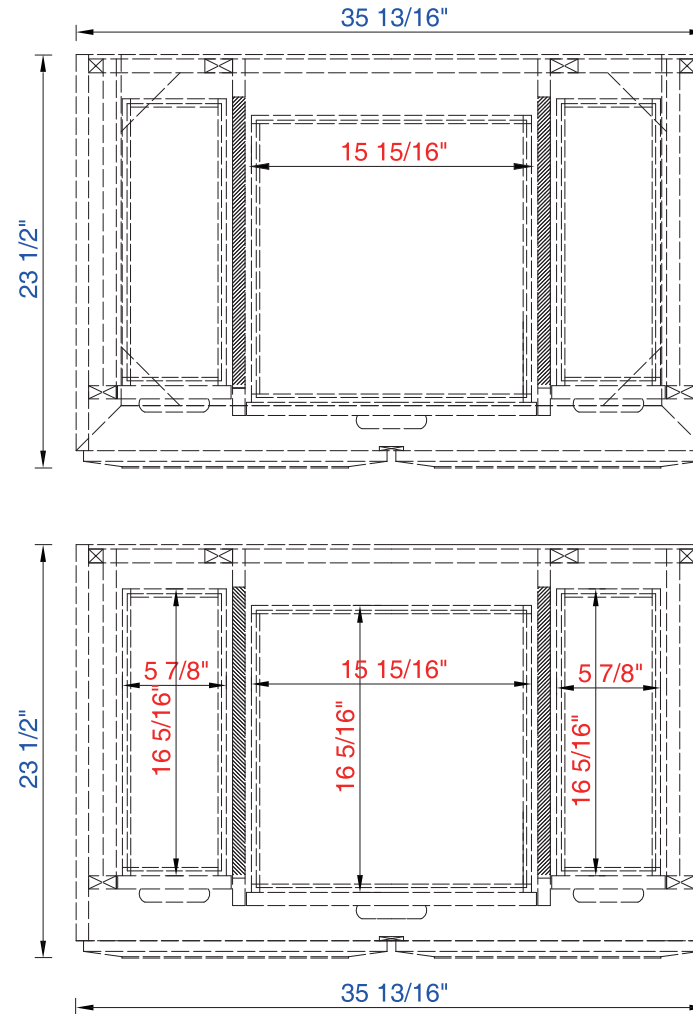

36"

Item Number:

620-V36-BNM  
620-V36-WW

JAMES MARTIN

VANITIES™

Portland 36" Cabinet

Diagrams with Dimensions  
page 01 of 03

NOTE ONE: Countertops are not shown in these diagrams. (Cabinet Only)

NOTE TWO: This vanity does not have a Backsplash.

Please consult our website for Countertop Diagrams: [www.jamesmartinvanities.com](http://www.jamesmartinvanities.com)

36"

Item Number:

620-V36-BNM  
620-V36-WW

JAMES MARTIN

VANITIES™

Portland 36" Cabinet

Diagrams with Dimensions  
page 02 of 03

NOTE ONE: Countertops are not shown in these diagrams. (Cabinet Only)

NOTE TWO: This vanity does not have a Backsplash.

Please consult our website for Countertop Diagrams: [www.jamesmartinvanities.com](http://www.jamesmartinvanities.com)

36"

Item Number:

620-V36-BNM  
620-V36-WW

JAMES MARTIN

VANITIES™

Portland 36" Cabinet

Diagrams with Dimensions  
page 03 of 03

NOTE ONE: Countertops are not shown in these diagrams. (Cabinet Only)