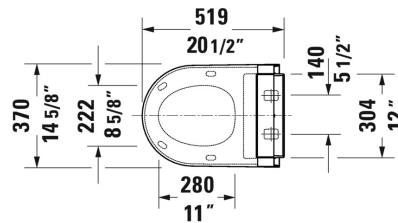

SensoWash® Classic SensoWash® Classic shower-toilet seat for ME by Starck, Starck 2, Starck 3, Bento and Darling New* # 613000011001300 / 613000011041300

| < 14 3/8" Inch > |

SensoWash® Classic shower-toilet seat for ME by Starck, Starck 2, Starck 3, Bento and Darling New*	Dimension	Weight	Order number
Rear-, Lady- and Comfortwash, heated seat, Intelligent energy-saving mode, warm air dryer, individual adjustment of water-, air- and seat surface temperature as well as nozzle position and jet strength, with slow close, seat/lid material thermoplastic, descaling function, night light, remote control included, 4 individually programmable user profiles, app operation, self-cleaning wand, on / off-button, for functional interface with DuraSystem actuator plate A2, automatic opening/closing of lid			
Colors			
01 White			
Variant			
AC 100-120V, 50-60 Hz, with concealed connections	14 3/8" x 20 1/2" Inch	11 lb	613000011001300
AC 100-120V, 50-60 Hz, with visible connections	14 3/8" x 20 1/2" Inch	11 lb	613000011041300

Infobox
Install a water water softener with water hardness ≥ 2.4 mmol/l ($\geq 14^\circ$ dH or 24° fH).

All drawings contain the necessary measurements which are subject to standard tolerances. They are stated in inch & mm and are non-binding. Exact measurements, in particular for customized installation scenarios, can only be taken from the finished ceramic piece.