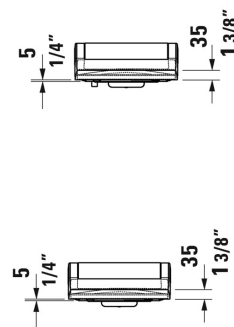

SensoWash® Classic SensoWash® Classic shower-toilet seat for ME by Starck, Starck 2, Starck 3, Bento and Darling New* # 613000011001300 / 613000011041300

| < 14 3/8" Inch > |

SensoWash® Classic shower-toilet seat for ME by Starck, Starck 2, Starck 3, Bento and Darling New*	Dimension	Weight	Order number
Rear-, Lady- and Comfortwash, heated seat, Intelligent energy-saving mode, warm air dryer, individual adjustment of water-, air- and seat surface temperature as well as nozzle position and jet strength, with slow close, seat/lid material thermoplastic, descaling function, night light, remote control included, 4 individually programmable user profiles, app operation, self-cleaning wand, on / off-button, for functional interface with DuraSystem actuator plate A2, automatic opening/closing of lid			
Colors			
01 White			
Variant			
AC 100-120V, 50-60 Hz, with concealed connections	14 3/8" x 20 1/2" Inch	11 lb	613000011001300
AC 100-120V, 50-60 Hz, with visible connections	14 3/8" x 20 1/2" Inch	11 lb	613000011041300

Infobox
Install a water water softener with water hardness ≥ 2.4 mmol/l ($\geq 14^\circ$ dH or 24° fH).

All drawings contain the necessary measurements which are subject to standard tolerances. They are stated in inch & mm and are non-binding. Exact measurements, in particular for customized installation scenarios, can only be taken from the finished ceramic piece.