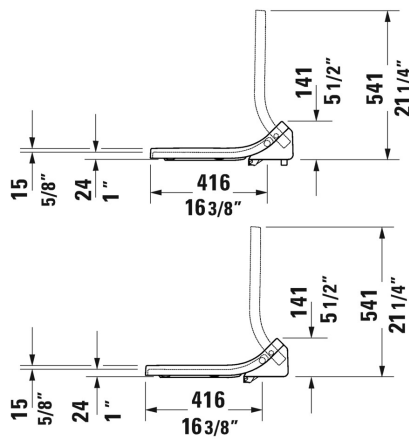

SensoWash® Classic SensoWash® Classic shower-toilet seat for ME by Starck, Starck 2, Starck 3, Bento and Darling New* # 613000011001300 / 613000011041300

| < 14 3/8" Inch > |

SensoWash® Classic shower-toilet seat for ME by Starck, Starck 2, Starck 3, Bento and Darling New*	Dimension	Weight	Order number
Rear-, Lady- and Comfortwash, heated seat, Intelligent energy-saving mode, warm air dryer, individual adjustment of water-, air- and seat surface temperature as well as nozzle position and jet strength, with slow close, seat/lid material thermoplastic, descaling function, night light, remote control included, 4 individually programmable user profiles, app operation, self-cleaning wand, on / off-button, for functional interface with DuraSystem actuator plate A2, automatic opening/closing of lid			
Colors			
01 White			
Variant			
AC 100-120V, 50-60 Hz, with concealed connections	14 3/8" x 20 1/2" Inch	11 lb	613000011001300
AC 100-120V, 50-60 Hz, with visible connections	14 3/8" x 20 1/2" Inch	11 lb	613000011041300

Infobox
Install a water water softener with water hardness ≥ 2.4 mmol/l ($\geq 14^\circ$ dH or 24° fH).

All drawings contain the necessary measurements which are subject to standard tolerances. They are stated in inch & mm and are non-binding. Exact measurements, in particular for customized installation scenarios, can only be taken from the finished ceramic piece.