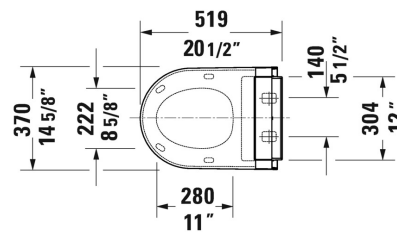

SensoWash® Classic SensoWash® Classic shower-toilet seat for ME by Starck, Starck 2, Starck 3, Bento and Darling New* # 613000011001300 / 613000011041300

| < 14 3/8" Inch > |

SensoWash® Classic shower-toilet seat for ME by Starck, Starck 2, Starck 3, Bento and Darling New*	Dimension	Weight	Order number
Rear-, Lady- and Comfortwash, heated seat, Intelligent energy-saving mode, warm air dryer, individual adjustment of water-, air- and seat surface temperature as well as nozzle position and jet strength, with slow close, seat/lid material thermoplastic, descaling function, night light, remote control included, 4 individually programmable user profiles, app operation, self-cleaning wand, on / off-button, for functional interface with DuraSystem actuator plate A2, automatic opening/closing of lid			
Colors			
01 White			
Variant			
AC 100-120V, 50-60 Hz, with concealed connections	14 3/8" x 20 1/2" Inch	11 lb	613000011001300
AC 100-120V, 50-60 Hz, with visible connections	14 3/8" x 20 1/2" Inch	11 lb	613000011041300

Infobox
Install a water water softener with water hardness ≥ 2.4 mmol/l ($\geq 14^\circ$ dH or 24° fH).

All drawings contain the necessary measurements which are subject to standard tolerances. They are stated in inch & mm and are non-binding. Exact measurements, in particular for customized installation scenarios, can only be taken from the finished ceramic piece.