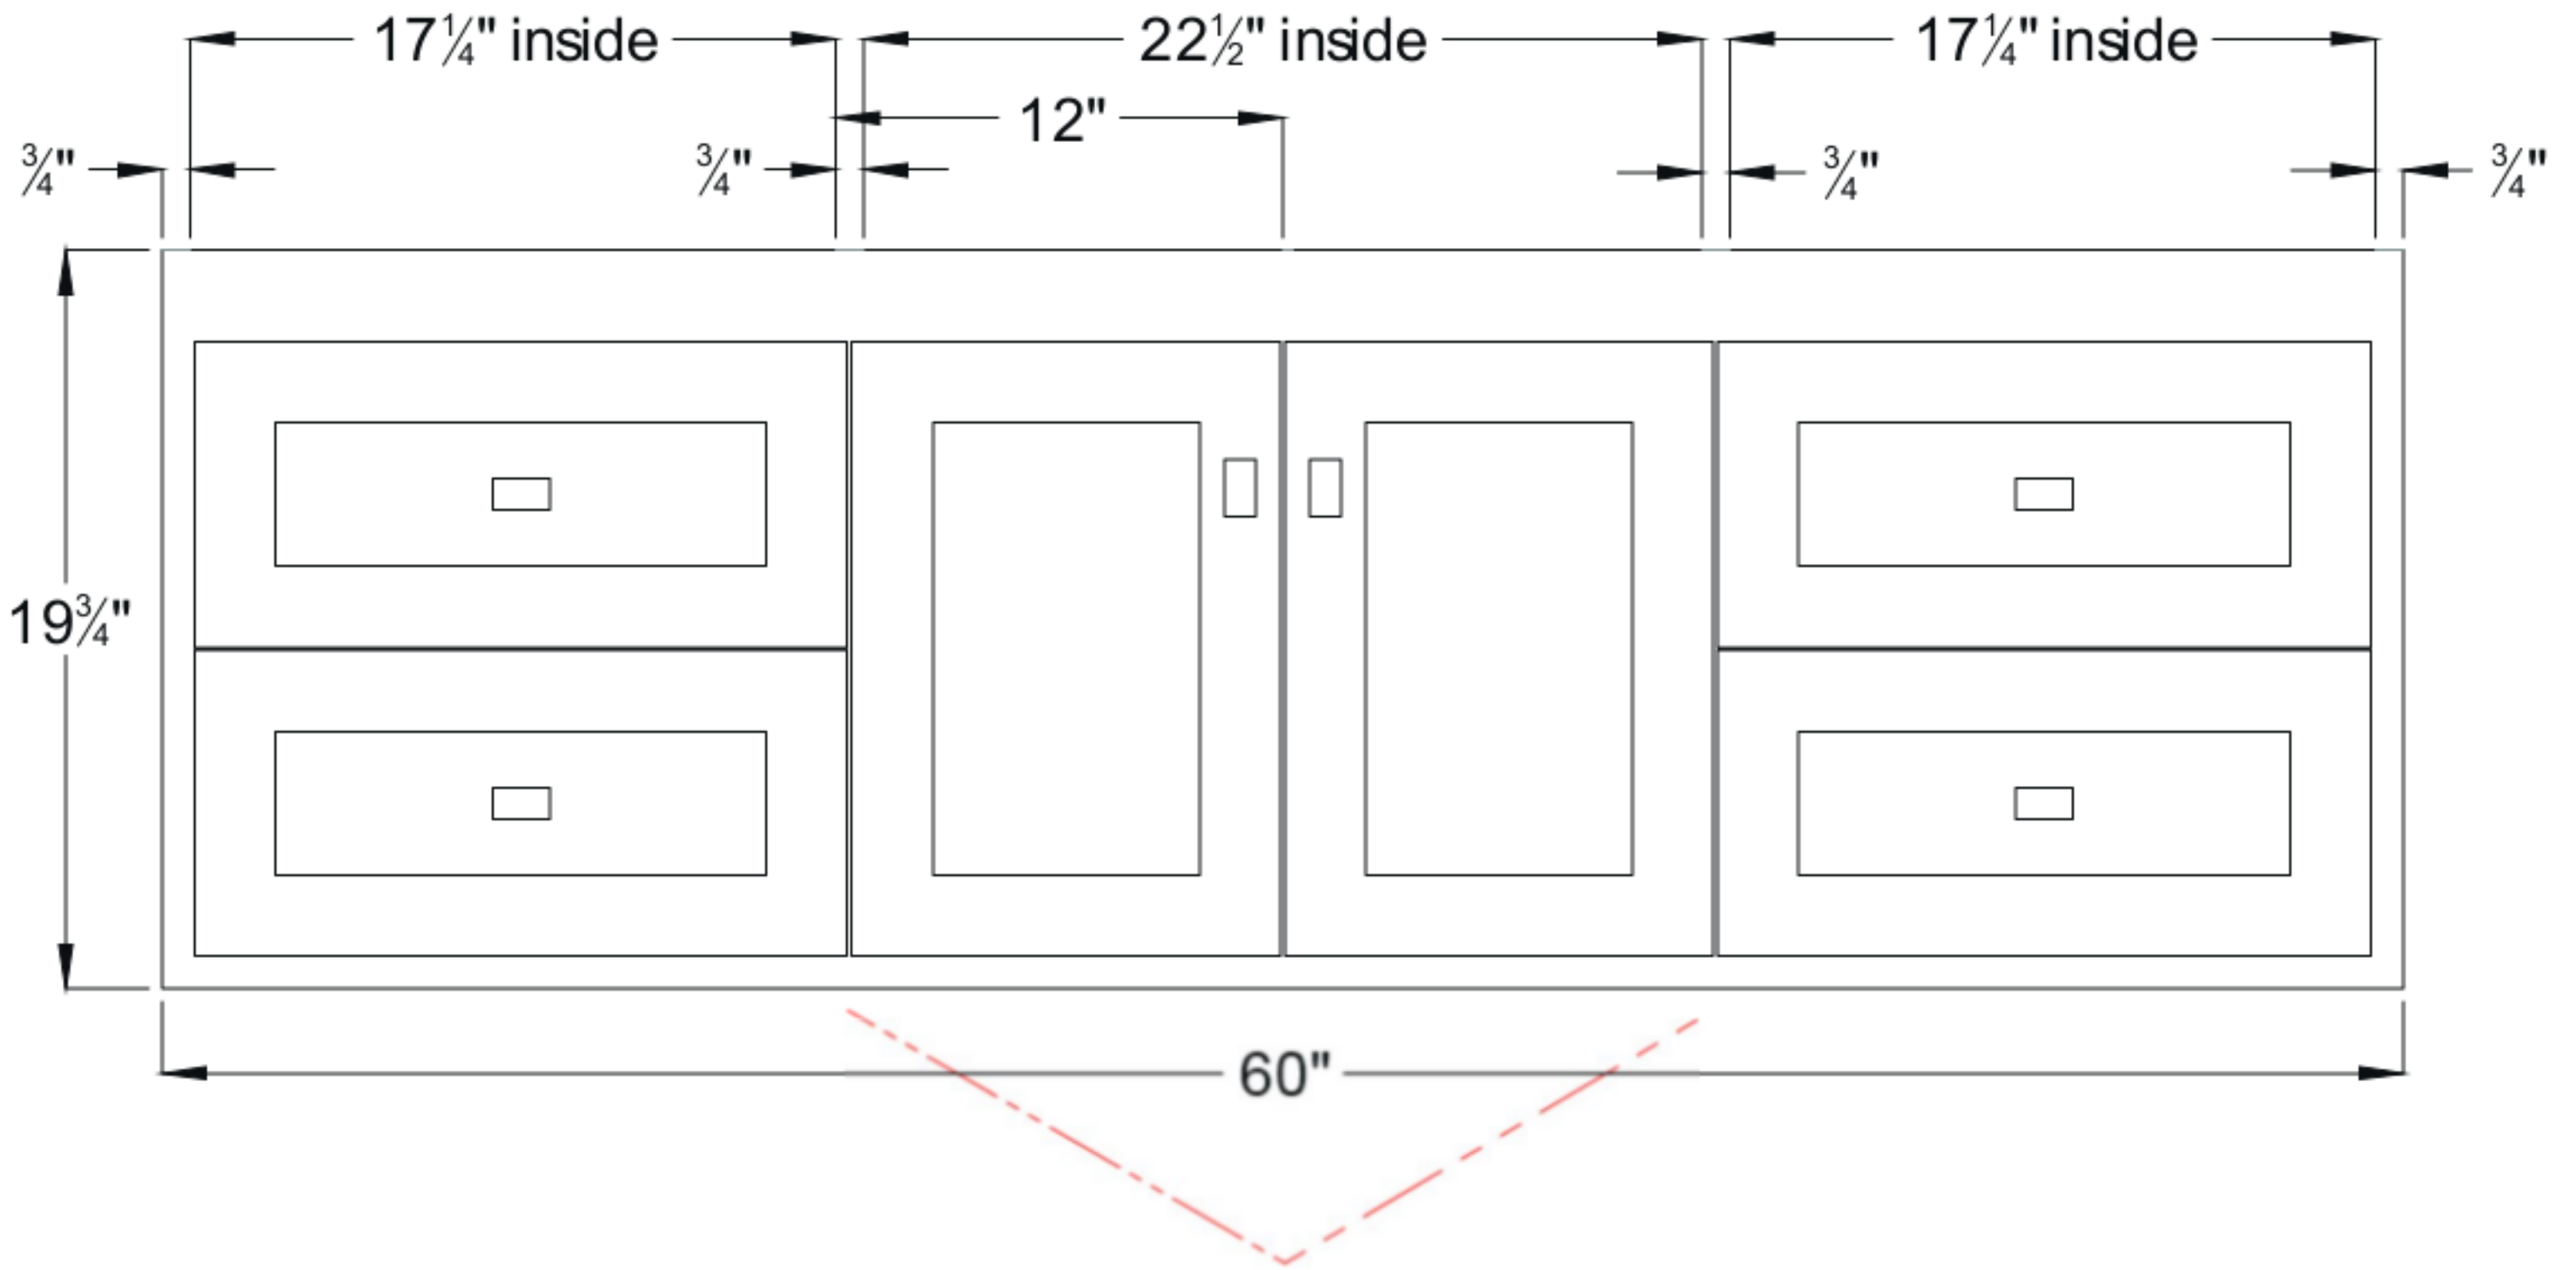

Front View

Side View (21" or 18" front-to-back)

Drawers:
15" Deep
A = 4" High
B = 5 3/4" High