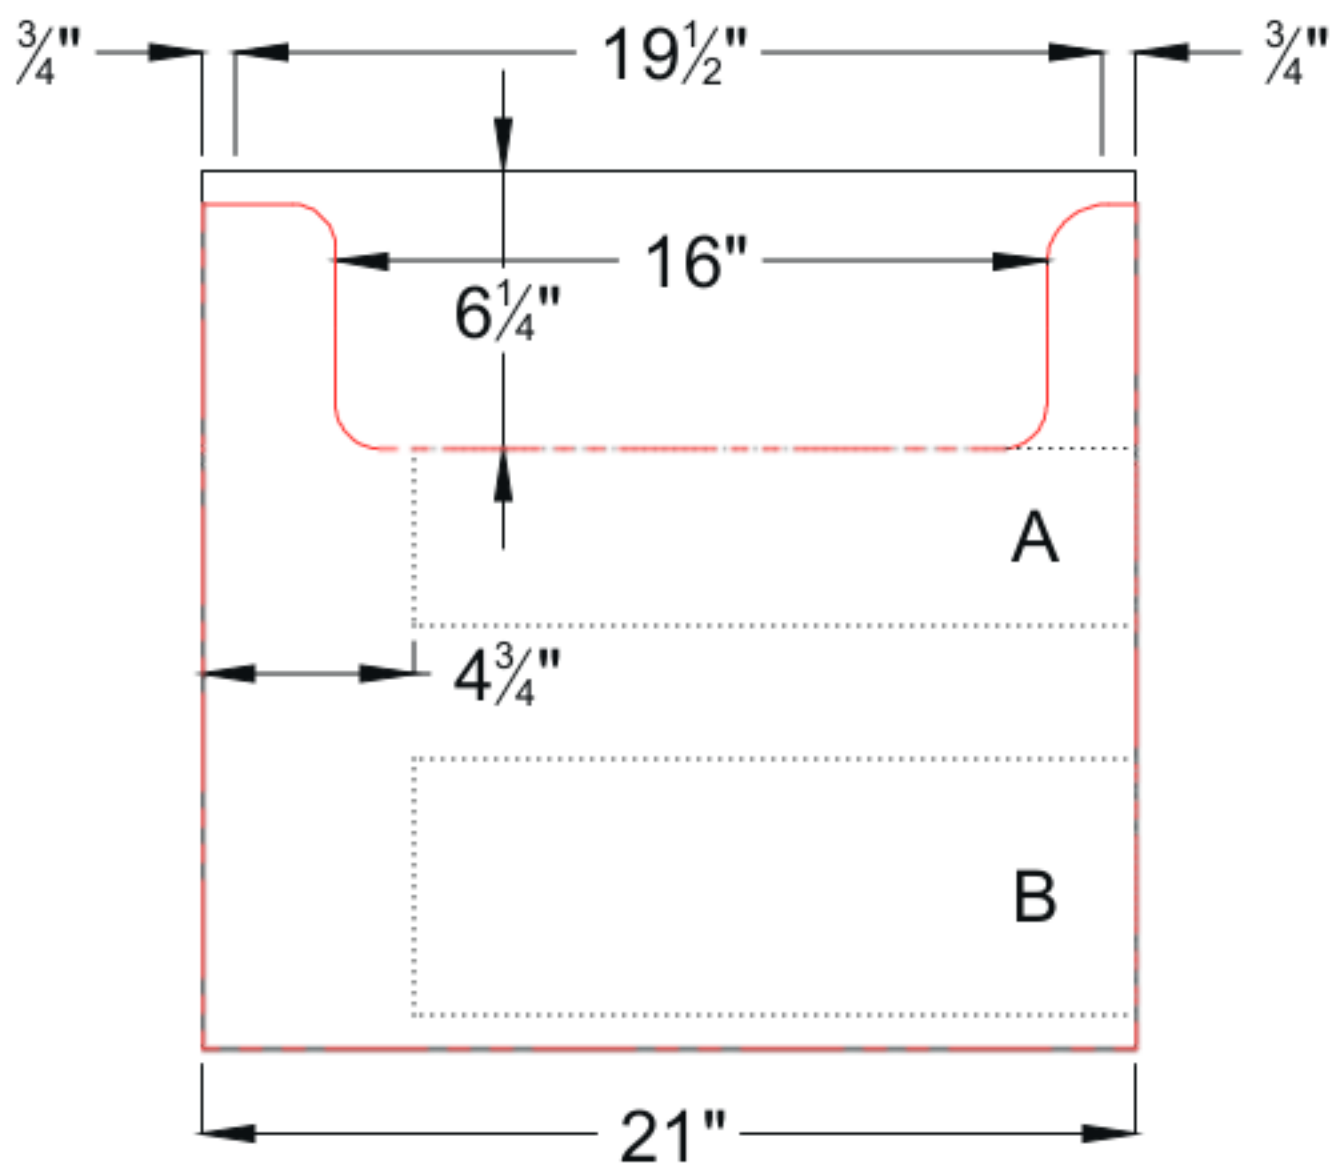

Front View

Side View (21" or 18" front-to-back)

Drawers:
15" Deep
A = 4" High
B = 5 3/4" High