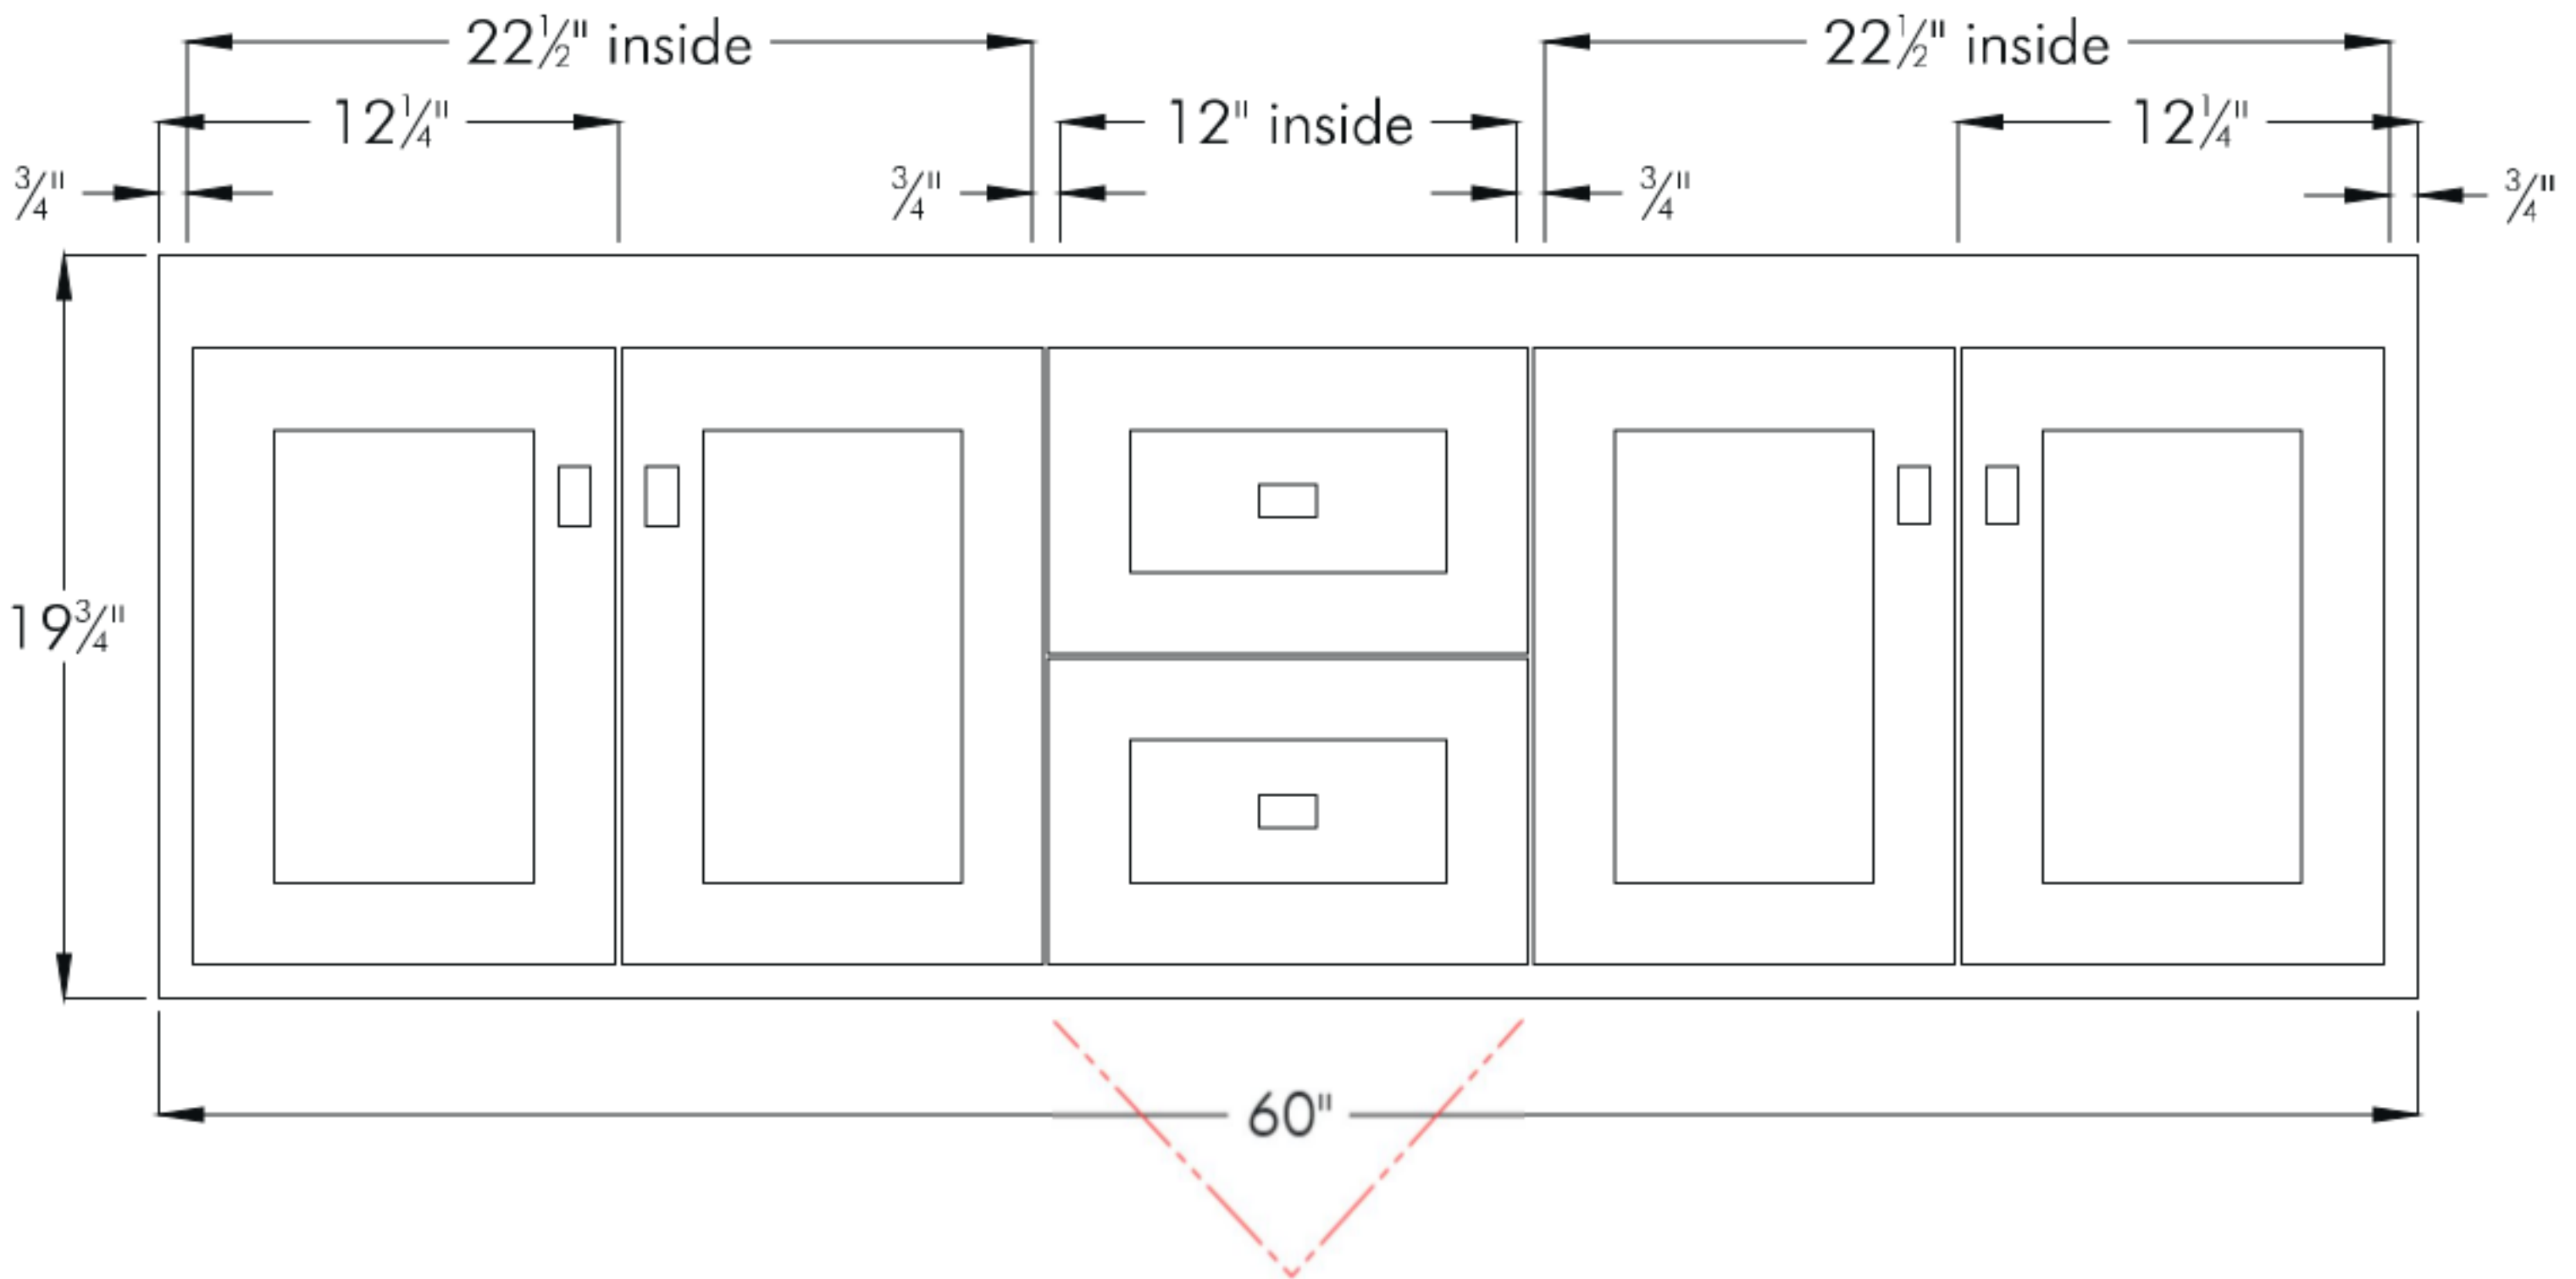

Front View

Side View (21" or 18" front-to-back)

Drawers:
15" Deep
A = 4" High
B = 5³/₄" High