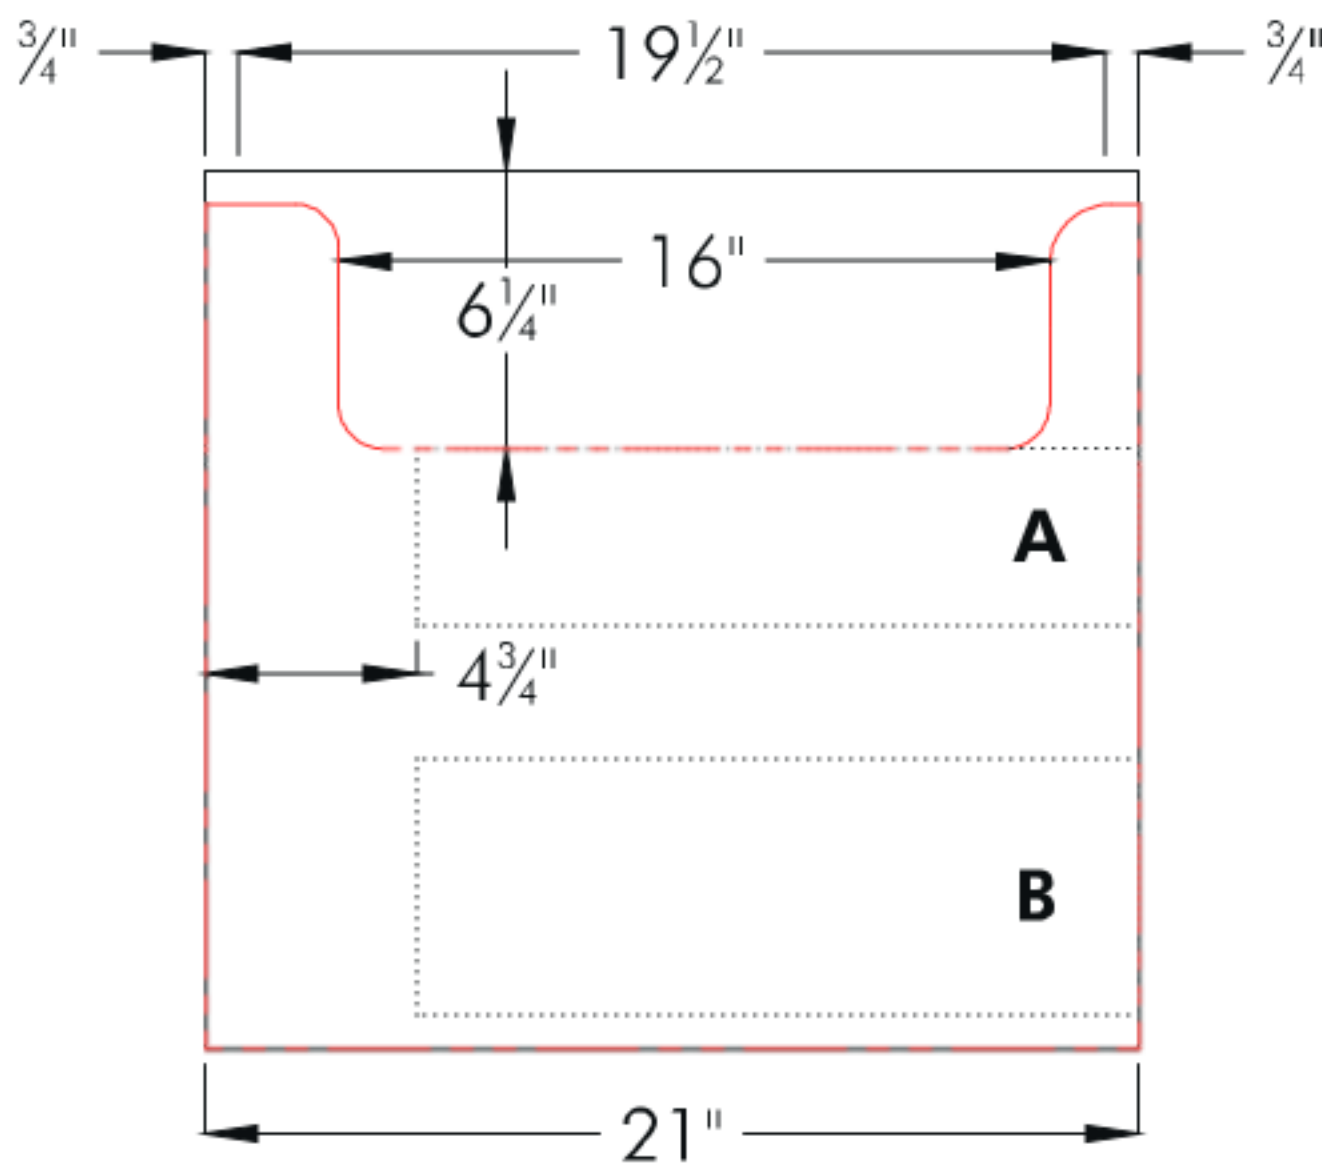

Front View

Side View (21" or 18" front-to-back)

Drawers:
15" Deep
A = 4" High
B = 5³/₄" High