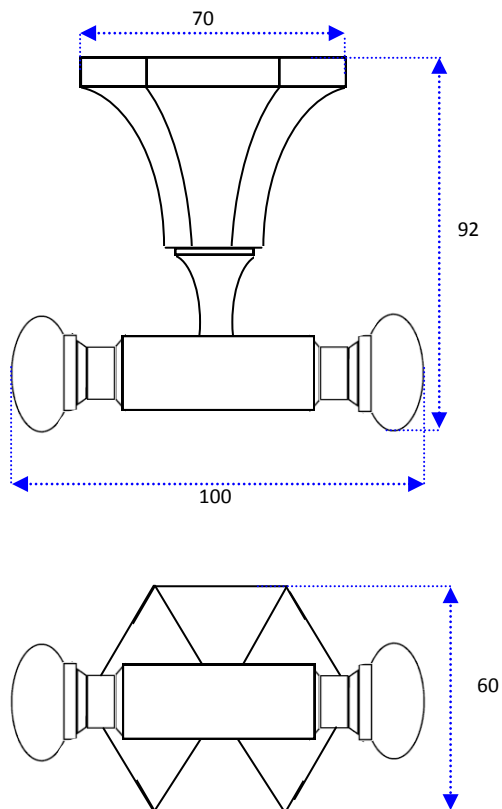

Craftmaster Double Robe Hook

6-330RD

Units 2 & 2A Stamford Street, Amblecote,
Stourbridge, Worcestershire, DY8 4HR
Tel: 01384 370901, Fax: 01384 880159
www.sterlingham.co.uk // andrew.healey@sterlingham.co.uk

60mm (H) x 100mm (W) x 92mm (D)

*All dimensions in millimetres
Manufactured in the UK from Brass*

All measurements are nominal dimensions only,
tolerance +/- 3mm.

*We welcome requests for bespoke sizes, please contact
us with your requirements.*