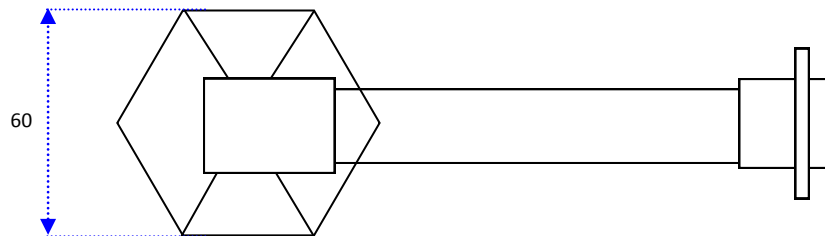

Craftmaster Toilet Roll Holder

6-100RD

Units 2 & 2A Stamford Street, Amblecote,
Stourbridge, Worcestershire, DY8 4HR
Tel: 01384 370901, Fax: 01384 880159
www.sterlingham.co.uk // andrew.healey@sterlingham.co.uk

60mm (H) x 205mm (W) x 100mm (D)

*All dimensions in millimetres
Manufactured in the UK from Brass*

All measurements are nominal dimensions only,
tolerance +/- 3mm.

*We welcome requests for bespoke sizes, please contact
us with your requirements.*