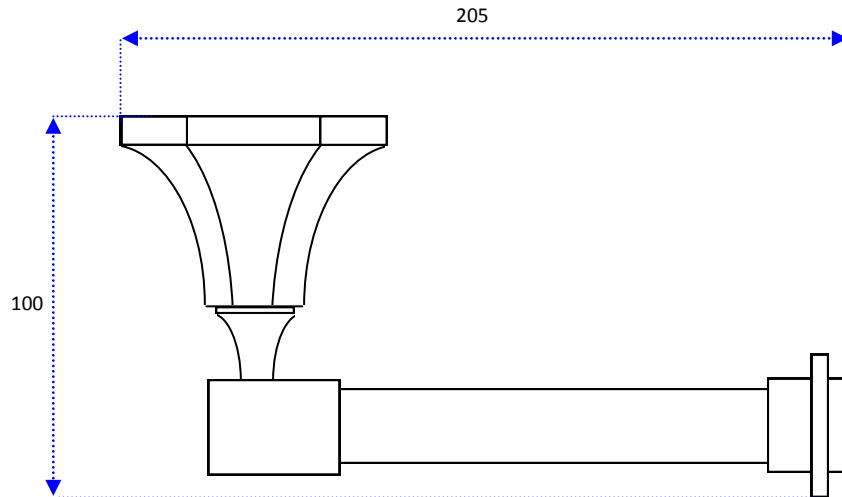

Craftmaster Toilet Roll Holder

6-100RD

Units 2 & 2A Stamford Street, Amblecote,
Stourbridge, Worcestershire, DY8 4HR
Tel: 01384 370901, Fax: 01384 880159
www.sterlingham.co.uk // andrew.healey@sterlingham.co.uk

60mm (H) x 205mm (W) x 100mm (D)

*All dimensions in millimetres
Manufactured in the UK from Brass*

All measurements are nominal dimensions only,
tolerance +/- 3mm.

*We welcome requests for bespoke sizes, please contact
us with your requirements.*