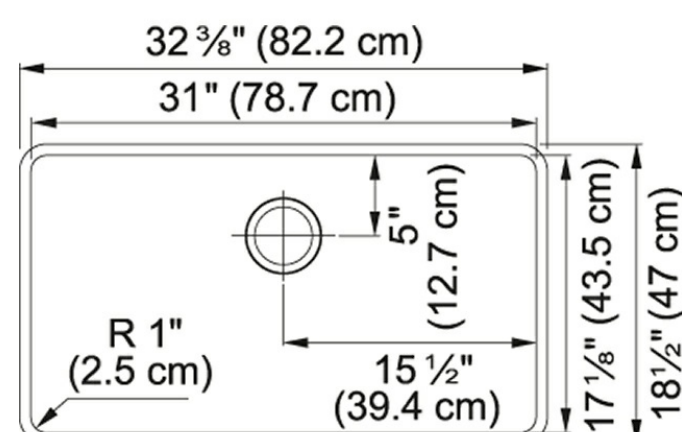

Product Picture

Product Dimensions

Length overall	32"
Width overall	18 3/4"
Depth Overall	9 1/2"
Length of large bowl	31"
Width of large bowl	17 3/4"
Depth of large bowl	9 1/2"
Minimum Cabinet Size	36"

Technical Drawing