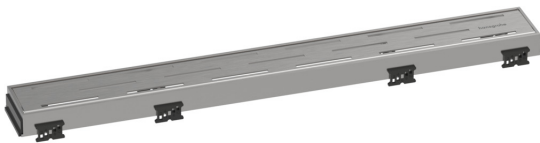

RainDrain Match Regular
Trim Classic for 23 5/8" Rough with Height Adjustable Frame
Finish: **Brushed Stainless Steel** Part no. : **56116801**

Description

Features

- Consists of: design trim, height adjustable frame, wall installation flange, hair catcher sieve
- Mounting type: wall-mounted, free in the floor
- Easy to clean surface
- Easy adjustment to tile thickness with height adjustable frame (0.27– 0.7")
- Floor thickness: up to 1.57"
- Up to 60 l/min drainage capacity
- Where to use: new construction, renovation
- Grate removal tool allows easy removal of the trim
- Tile inlay depth: 0.47"
- Grate material: Stainless Steel 304 (1.4301)
- Suitable for primary and secondary drainage
- Frame width: 2.44"

Item details

List Price $ 328.00

Technology

Compliance / Sustainability

Product image