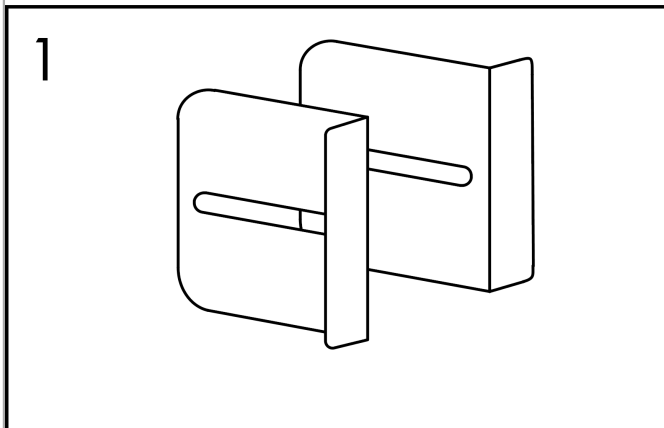

#### Features

- Consists of: wall niche with tileable door, installation set, sealing set
- Tileable Push-Open door
- Depth of the tileable door: 0.47"
- Installation depth: 140 mm
- Where to use: new construction, renovation
- Variable installation depth
- Easy to clean surface
- Suitable for use in wet areas
- easy adjustment to tile thickness
- Wall type: solid wall construction, drywall construction
- Material sealing set: Polystyrene (PS)
- Material wall niche: Stainless Steel 304 (1.4301)
- Dimensions wall niche: 11.81 x 11.81 x 5.51" (HxWxD)
- Required dimensions for installation set: 12.32 x 12.79 x 5.51" (HxWxD)

### Product image

### Scale drawing

**XtraStoris Rock**  
**Wall Niche with Tileable Door 12"x 12"x 5.5"**  
 Finish: **Matte Black** Part no. : **56091670**

Exploded drawing

Year of production: >07/21

**XtraStoris Rock**  
**Wall Niche with Tileable Door 12"x 12"x 5.5"**  
 Finish: **Matte Black** Part no. : **56091670**