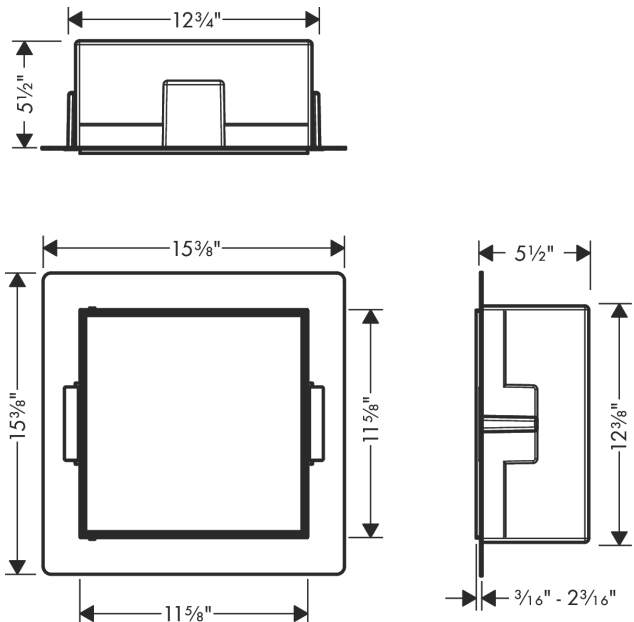

#### Features

- Consists of: wall niche with tileable door, installation set, sealing set
- Tileable Push-Open door
- Depth of the tileable door: 0.47"
- Installation depth: 140 mm
- Where to use: new construction, renovation
- Variable installation depth
- Easy to clean surface
- Suitable for use in wet areas
- easy adjustment to tile thickness
- Wall type: solid wall construction, drywall construction
- Material sealing set: Polystyrene (PS)
- Material wall niche: Stainless Steel 304 (1.4301)
- Dimensions wall niche: 11.81 x 11.81 x 5.51" (HxWxD)
- Required dimensions for installation set: 12.32 x 12.79 x 5.51" (HxWxD)

### Scale drawing

**XtraStoris Rock**  
**Wall Niche with Tileable Door 12"x 12"x 5.5"**  
 Finish: **Matte Black** Part no. : **56091670**

Exploded drawing

Year of production: >07/21

**XtraStoris Rock**  
**Wall Niche with Tileable Door 12"x 12"x 5.5"**  
 Finish: **Matte Black** Part no. : **56091670**