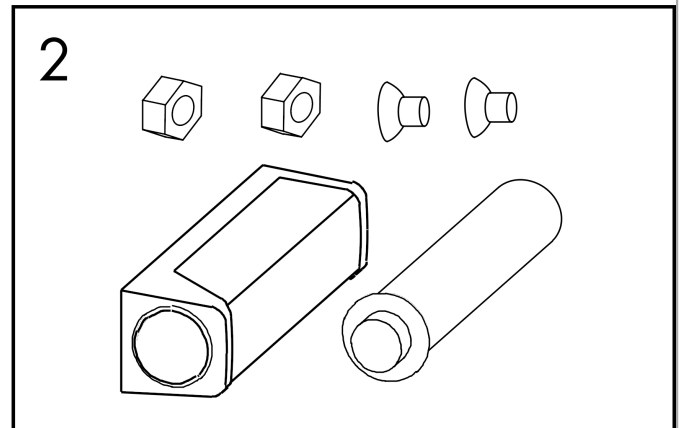

#### Features

- Consists of: wall niche with tileable door, installation set, sealing set
- Tileable Push-Open door
- Depth of the tileable door: 0.47"
- Installation depth: 140 mm
- Where to use: new construction, renovation
- Variable installation depth
- Easy to clean surface
- Suitable for use in wet areas
- easy adjustment to tile thickness
- Wall type: solid wall construction, drywall construction
- Material sealing set: Polystyrene (PS)
- Material wall niche: Stainless Steel 304 (1.4301)
- Dimensions wall niche: 11.81 x 11.81 x 5.51" (HxWxD)
- Required dimensions for installation set: 12.32 x 12.79 x 5.51" (HxWxD)

### Product image

### Scale drawing

**XtraStoris Rock**  
**Wall Niche with Tileable Door 12"x 12"x 5.5"**  
 Finish: **Matte Black** Part no. : **56091670**

Exploded drawing

Year of production: >07/21

**XtraStoris Rock**  
**Wall Niche with Tileable Door 12"x 12"x 5.5"**  
 Finish: **Matte Black** Part no. : **56091670**