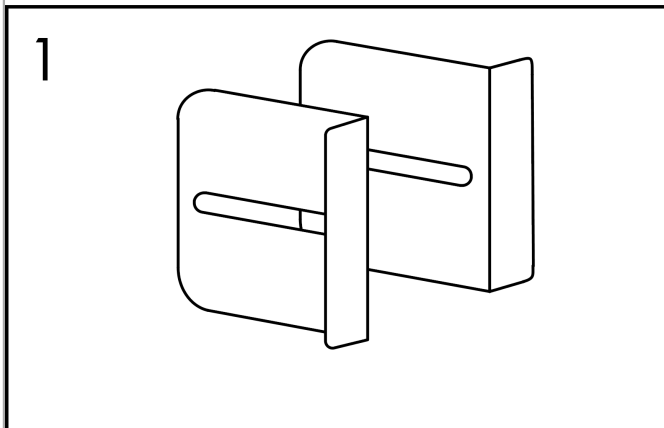

XtraStoris Rock
Wall Niche with Tileable Door 12"x 6"x 5.5"
 Finish: **Matte Black** Part no. : **56088670**

Description

Features

- Consists of: wall niche with tileable door, installation set, sealing set
- Tileable Push-Open door
- Depth of the tileable door: 0.47"
- Installation depth: 140 mm
- Where to use: new construction, renovation
- Variable installation depth
- Easy to clean surface
- Suitable for use in wet areas
- easy adjustment to tile thickness
- Wall type: solid wall construction, drywall construction
- Material sealing set: Polystyrene (PS)
- Material wall niche: Stainless Steel 304 (1.4301)
- Dimensions wall niche: 11.81 x 5.9 x 5.51" (HxWxD)
- Required dimensions for installation set: 12.32 x 6.88 x 5.51" (HxWxD)

Item details

List Price \$ 795.00

Technology

Design awards

Product image

Scale drawing

XtraStoris Rock
Wall Niche with Tileable Door 12"x 6"x 5.5"
Finish: **Matte Black** Part no. : **56088670**

Exploded drawing

Year of production: >07/21

XtraStoris Rock
Wall Niche with Tileable Door 12"x 6"x 5.5"
 Finish: **Matte Black** Part no. : **56088670**

Spare parts list

Year of production: >07/21

| Pos. | Description | Part no. | Price | PU |
|-------------|--------------------|-----------------|--------------|-----------|
| 1 | mounting kit | 94337000 | - | 1 |
| 2 | - | 94338000 | - | 1 |