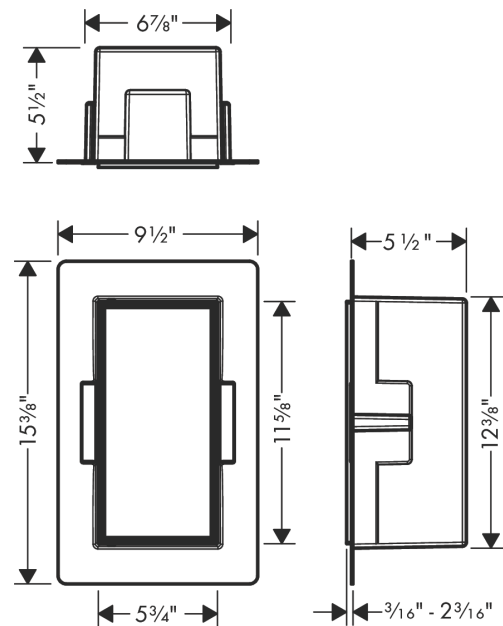

XtraStoris Rock
Wall Niche with Tileable Door 12"x 6"x 5.5"
 Finish: **Matte Black** Part no. : **56088670**

Description

Features

- Consists of: wall niche with tileable door, installation set, sealing set
- Tileable Push-Open door
- Depth of the tileable door: 0.47"
- Installation depth: 140 mm
- Where to use: new construction, renovation
- Variable installation depth
- Easy to clean surface
- Suitable for use in wet areas
- easy adjustment to tile thickness
- Wall type: solid wall construction, drywall construction
- Material sealing set: Polystyrene (PS)
- Material wall niche: Stainless Steel 304 (1.4301)
- Dimensions wall niche: 11.81 x 5.9 x 5.51" (HxWxD)
- Required dimensions for installation set: 12.32 x 6.88 x 5.51" (HxWxD)

Item details

List Price \$ 795.00

Technology

Design awards

Product image

Scale drawing

XtraStoris Rock
Wall Niche with Tileable Door 12"x 6"x 5.5"
Finish: **Matte Black** Part no. : **56088670**

Exploded drawing

Year of production: >07/21

XtraStoris Rock
Wall Niche with Tileable Door 12"x 6"x 5.5"
 Finish: **Matte Black** Part no. : **56088670**

Spare parts list

Year of production: >07/21

| Pos. | Description | Part no. | Price | PU |
|-------------|--------------------|-----------------|--------------|-----------|
| 1 | mounting kit | 94337000 | - | 1 |
| 2 | - | 94338000 | - | 1 |