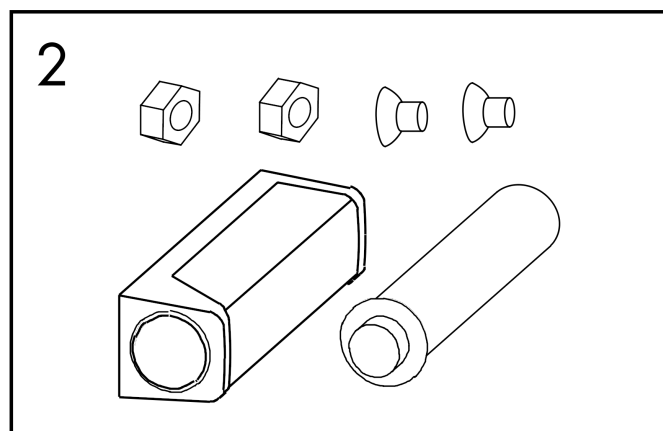

#### Features

- Consists of: wall niche with tileable door, installation set, sealing set
- Tileable Push-Open door
- Depth of the tileable door: 0.47"
- Installation depth: 100 mm
- Where to use: new construction, renovation
- Variable installation depth
- Easy to clean surface
- Suitable for use in wet areas
- easy adjustment to tile thickness
- Wall type: solid wall construction, drywall construction
- Material sealing set: Polystyrene (PS)
- Material wall niche: Stainless Steel 304 (1.4301)
- Dimensions wall niche: 11.81 x 11.81 x 3.93" (HxWxD)
- Required dimensions for installation set: 12.32 x 12.79 x 3.93" (HxWxD)

### Product image

### Scale drawing

**XtraStoris Rock**  
**Wall Niche with Tileable Door 12"x 12"x 4"**  
 Finish: **Matte Black** Part no. : **56085670**

Exploded drawing

Year of production: >07/21

**XtraStoris Rock**  
**Wall Niche with Tileable Door 12"x 12"x 4"**  
 Finish: **Matte Black** Part no. : **56085670**