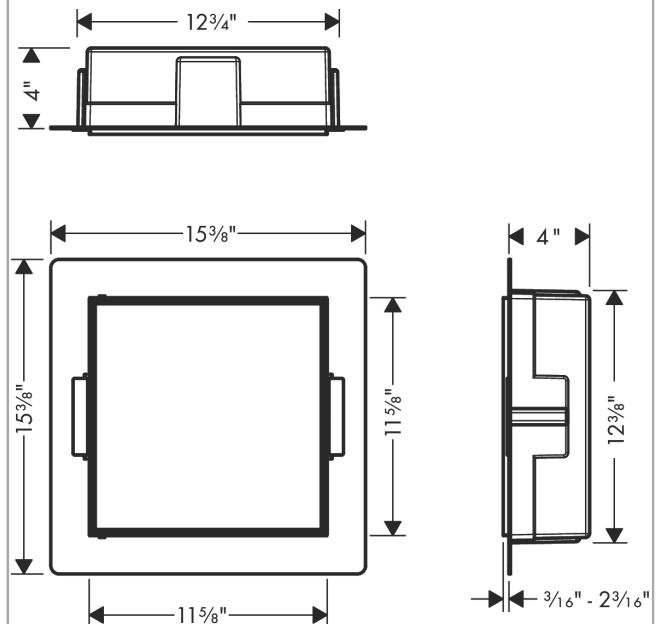

#### Features

- Consists of: wall niche with tileable door, installation set, sealing set
- Tileable Push-Open door
- Depth of the tileable door: 0.47"
- Installation depth: 100 mm
- Where to use: new construction, renovation
- Variable installation depth
- Easy to clean surface
- Suitable for use in wet areas
- easy adjustment to tile thickness
- Wall type: solid wall construction, drywall construction
- Material sealing set: Polystyrene (PS)
- Material wall niche: Stainless Steel 304 (1.4301)
- Dimensions wall niche: 11.81 x 11.81 x 3.93" (HxWxD)
- Required dimensions for installation set: 12.32 x 12.79 x 3.93" (HxWxD)

### Scale drawing

**XtraStoris Rock**  
**Wall Niche with Tileable Door 12"x 12"x 4"**  
 Finish: **Matte Black** Part no. : **56085670**

Exploded drawing

Year of production: >07/21

**XtraStoris Rock**  
**Wall Niche with Tileable Door 12"x 12"x 4"**  
 Finish: **Matte Black** Part no. : **56085670**