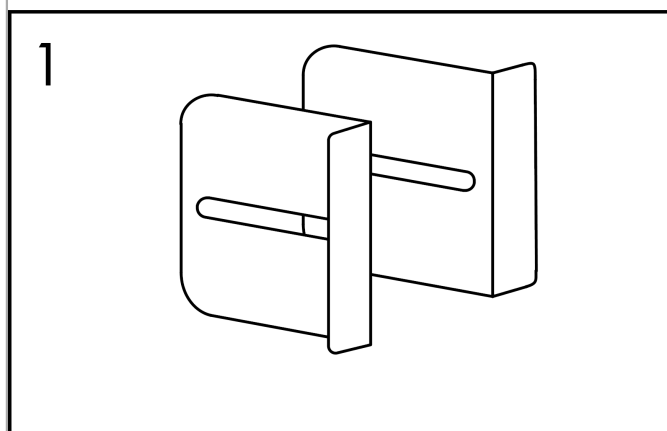

#### Features

- Consists of: wall niche with tileable door, installation set, sealing set
- Tileable Push-Open door
- Depth of the tileable door: 0.47"
- Installation depth: 100 mm
- Where to use: new construction, renovation
- Variable installation depth
- Easy to clean surface
- Suitable for use in wet areas
- easy adjustment to tile thickness
- Wall type: solid wall construction, drywall construction
- Material sealing set: Polystyrene (PS)
- Material wall niche: Stainless Steel 304 (1.4301)
- Dimensions wall niche: 11.81 x 11.81 x 3.93" (HxWxD)
- Required dimensions for installation set: 12.32 x 12.79 x 3.93" (HxWxD)

### Product image

### Scale drawing

**XtraStoris Rock**  
**Wall Niche with Tileable Door 12"x 12"x 4"**  
 Finish: **Matte Black** Part no. : **56085670**

Exploded drawing

Year of production: >07/21

**XtraStoris Rock**  
**Wall Niche with Tileable Door 12"x 12"x 4"**  
 Finish: **Matte Black** Part no. : **56085670**