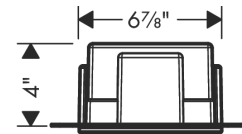

XtraStoris Rock
Wall Niche with Tileable Door 12"x 6"x 4"
 Finish: **Matte Black** Part no. : **56082670**

Description

Features

- Consists of: wall niche with tileable door, installation set, sealing set
- Tileable Push-Open door
- Depth of the tileable door: 0.47"
- Installation depth: 100 mm
- Where to use: renovation, new construction
- Variable installation depth
- Easy to clean surface
- Suitable for use in wet areas
- easy adjustment to tile thickness
- Wall type: solid wall construction, drywall construction
- Material sealing set: Polystyrene (PS)
- Material wall niche: Stainless Steel 304 (1.4301)
- Dimensions wall niche: 11.81 x 5.9 x 3.93" (HxWxD)
- Required dimensions for installation set: 12.32 x 6.88 x 3.93" (HxWxD)

Item details

List Price \$ 785.00

Technology

Design awards

reddot winner 2022

Product image

Scale drawing

XtraStoris Rock
Wall Niche with Tileable Door 12"x 6"x 4"
 Finish: **Matte Black** Part no. : **56082670**

Exploded drawing

Year of production: >07/21

XtraStoris Rock
Wall Niche with Tileable Door 12"x 6"x 4"
 Finish: **Matte Black** Part no. : **56082670**

Spare parts list

Year of production: >07/21

Pos.	Description	Part no.	Price	PU
1	mounting kit	94337000	-	1
2	-	94338000	-	1