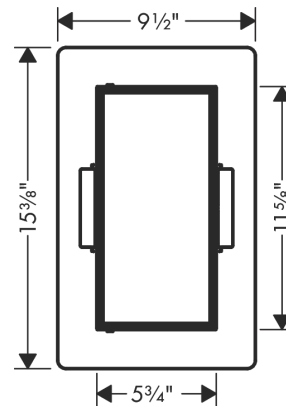

XtraStoris Rock
Wall Niche with Tileable Door 12"x 6"x 4"
 Finish: **Matte Black** Part no. : **56082670**

Description

Features

- Consists of: wall niche with tileable door, installation set, sealing set
- Tileable Push-Open door
- Depth of the tileable door: 0.47"
- Installation depth: 100 mm
- Where to use: renovation, new construction
- Variable installation depth
- Easy to clean surface
- Suitable for use in wet areas
- easy adjustment to tile thickness
- Wall type: solid wall construction, drywall construction
- Material sealing set: Polystyrene (PS)
- Material wall niche: Stainless Steel 304 (1.4301)
- Dimensions wall niche: 11.81 x 5.9 x 3.93" (HxWxD)
- Required dimensions for installation set: 12.32 x 6.88 x 3.93" (HxWxD)

Item details

List Price \$ 785.00

Technology

Design awards

reddot winner 2022

Product image

Scale drawing

XtraStoris Rock
Wall Niche with Tileable Door 12"x 6"x 4"
 Finish: **Matte Black** Part no. : **56082670**

Exploded drawing

Year of production: >07/21

XtraStoris Rock
Wall Niche with Tileable Door 12"x 6"x 4"
 Finish: **Matte Black** Part no. : **56082670**

Spare parts list

Year of production: >07/21

Pos.	Description	Part no.	Price	PU
1	mounting kit	94337000	-	1
2	-	94338000	-	1