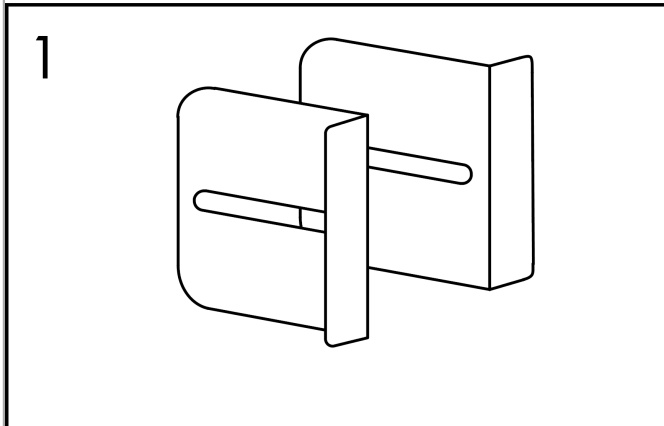

XtraStoris Rock
Wall Niche with Tileable Door 12"x 6"x 4"
 Finish: **Matte Black** Part no. : **56082670**

Description

Features

- Consists of: wall niche with tileable door, installation set, sealing set
- Tileable Push-Open door
- Depth of the tileable door: 0.47"
- Installation depth: 100 mm
- Where to use: renovation, new construction
- Variable installation depth
- Easy to clean surface
- Suitable for use in wet areas
- easy adjustment to tile thickness
- Wall type: solid wall construction, drywall construction
- Material sealing set: Polystyrene (PS)
- Material wall niche: Stainless Steel 304 (1.4301)
- Dimensions wall niche: 11.81 x 5.9 x 3.93" (HxWxD)
- Required dimensions for installation set: 12.32 x 6.88 x 3.93" (HxWxD)

Item details

List Price \$ 785.00

Technology

Design awards

reddot winner 2022

Product image

Scale drawing

XtraStoris Rock
Wall Niche with Tileable Door 12"x 6"x 4"
 Finish: **Matte Black** Part no. : **56082670**

Exploded drawing

Year of production: >07/21

XtraStoris Rock
Wall Niche with Tileable Door 12"x 6"x 4"
 Finish: **Matte Black** Part no. : **56082670**

Spare parts list

Year of production: >07/21

Pos.	Description	Part no.	Price	PU
1	mounting kit	94337000	-	1
2	-	94338000	-	1