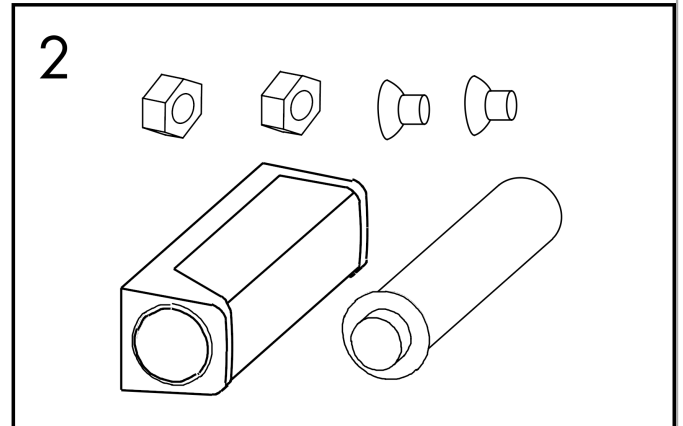

XtraStoris Rock
Wall Niche with Tileable Door 12"x 6"x 4"
 Finish: **Matte Black** Part no. : **56082670**

Description

Features

- Consists of: wall niche with tileable door, installation set, sealing set
- Tileable Push-Open door
- Depth of the tileable door: 0.47"
- Installation depth: 100 mm
- Where to use: renovation, new construction
- Variable installation depth
- Easy to clean surface
- Suitable for use in wet areas
- easy adjustment to tile thickness
- Wall type: solid wall construction, drywall construction
- Material sealing set: Polystyrene (PS)
- Material wall niche: Stainless Steel 304 (1.4301)
- Dimensions wall niche: 11.81 x 5.9 x 3.93" (HxWxD)
- Required dimensions for installation set: 12.32 x 6.88 x 3.93" (HxWxD)

Item details

List Price \$ 785.00

Technology

Design awards

reddot winner 2022

Product image

Scale drawing

XtraStoris Rock
Wall Niche with Tileable Door 12"x 6"x 4"
 Finish: **Matte Black** Part no. : **56082670**

Exploded drawing

Year of production: >07/21

XtraStoris Rock
Wall Niche with Tileable Door 12"x 6"x 4"
 Finish: **Matte Black** Part no. : **56082670**

Spare parts list

Year of production: >07/21

Pos.	Description	Part no.	Price	PU
1	mounting kit	94337000	-	1
2	-	94338000	-	1