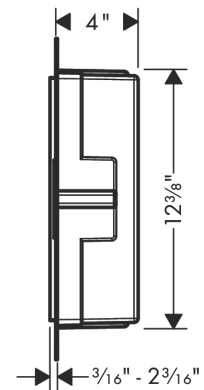

XtraStoris Rock
Wall Niche with Tileable Door 12"x 6"x 4"
 Finish: **Matte Black** Part no. : **56082670**

Description

Features

- Consists of: wall niche with tileable door, installation set, sealing set
- Tileable Push-Open door
- Depth of the tileable door: 0.47"
- Installation depth: 100 mm
- Where to use: renovation, new construction
- Variable installation depth
- Easy to clean surface
- Suitable for use in wet areas
- easy adjustment to tile thickness
- Wall type: solid wall construction, drywall construction
- Material sealing set: Polystyrene (PS)
- Material wall niche: Stainless Steel 304 (1.4301)
- Dimensions wall niche: 11.81 x 5.9 x 3.93" (HxWxD)
- Required dimensions for installation set: 12.32 x 6.88 x 3.93" (HxWxD)

Item details

List Price \$ 785.00

Technology

Design awards

reddot winner 2022

Product image

Scale drawing

XtraStoris Rock
Wall Niche with Tileable Door 12"x 6"x 4"
 Finish: **Matte Black** Part no. : **56082670**

Exploded drawing

Year of production: >07/21

XtraStoris Rock
Wall Niche with Tileable Door 12"x 6"x 4"
 Finish: **Matte Black** Part no. : **56082670**

Spare parts list

Year of production: >07/21

Pos.	Description	Part no.	Price	PU
1	mounting kit	94337000	-	1
2	-	94338000	-	1