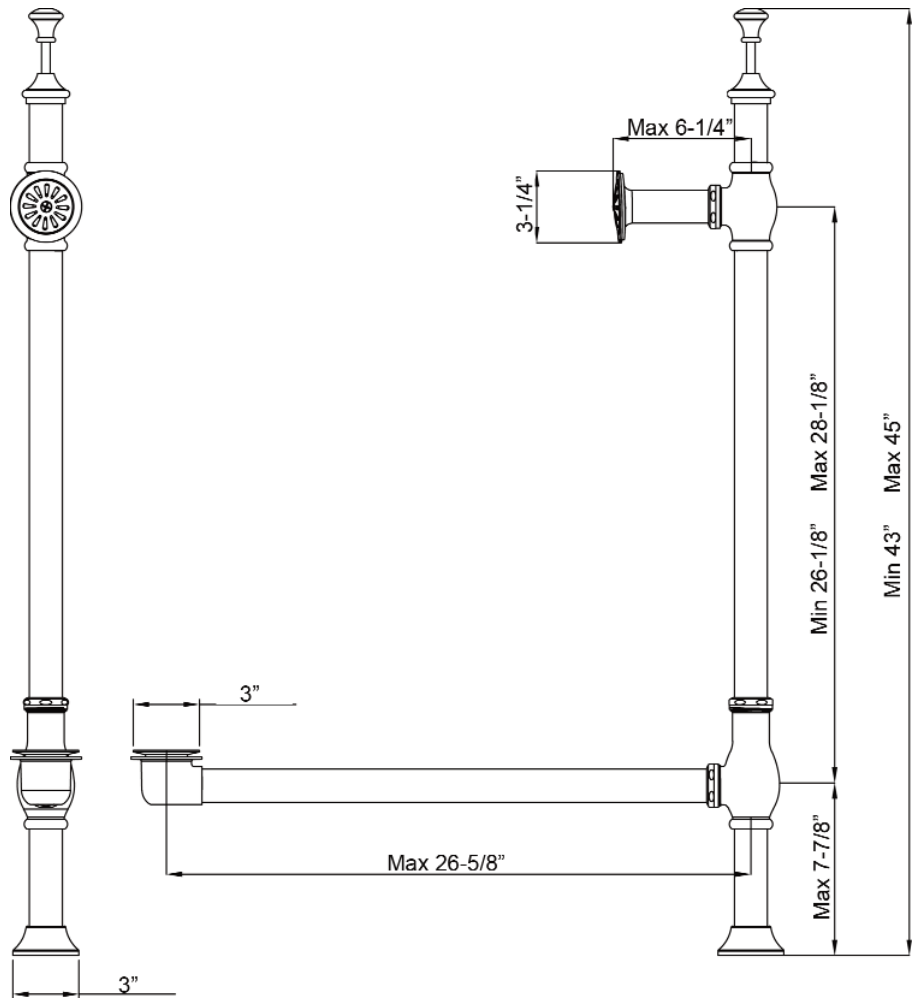

TOWER DRAIN

Cat. No.
5599T

Features:

- ▶ Drain lift outside tub
- ▶ 1-½" drain outlets
- ▶ Fits overflow heights 19"-21" from floor
- ▶ Solid brass construction
- ▶ Available in 4 finishes

Finishes:

CP Polished Chrome **BN** Brushed Nickel
ORB Oil Rubbed Bronze **PB** Polished Brass