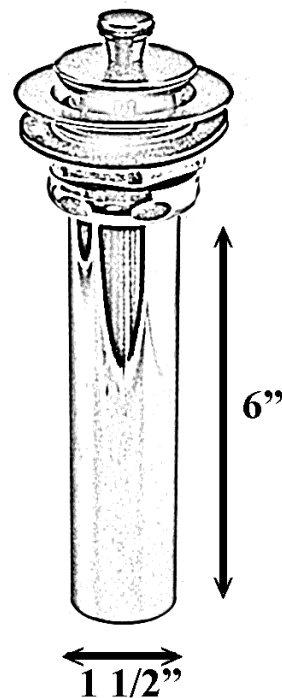

# LIFT & TURN TUB DRAIN

Cat. No.  
5599LT

## Features:

- ▶ Lift and turn closure
- ▶ For use in tubs with no overflows
- ▶ 6" tailpiece
- ▶ Available in 3 Finishes
- ▶ Rubber gasket included

## Finishes:

- CP** Polished Chrome
- SN** Brushed Nickel
- ORB** Oil Rubbed Bronze

WARNING: This product can expose you to chemicals, including lead which is known to the State of California to cause cancer or birth defects or other reproductive harm, for more information, go to [www.p65warnings.ca.gov](http://www.p65warnings.ca.gov)

Dimensions and specifications subject to change without notice.