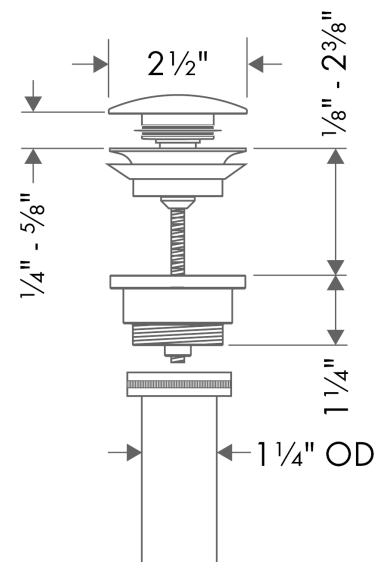

Drain for Sinks, Push-Open
 Finish: **chrome** Part no. : **50100101**

Description

Features

- Operation with pressure plug
- For basins with overflow hole
- With overflow

Item details

List Price \$ 113.00

Compliance / Sustainability

Product image

Scale drawing

Drain for Sinks, Push-Open
 Finish: **chrome** Part no. : **50100101**

Spare parts list

Year of production: >01/12

Pos.	Description	Part no.	Price	PU
1	plug	97204000	-	1
2	seal	97205000	-	1
3	screw	98000000	-	1