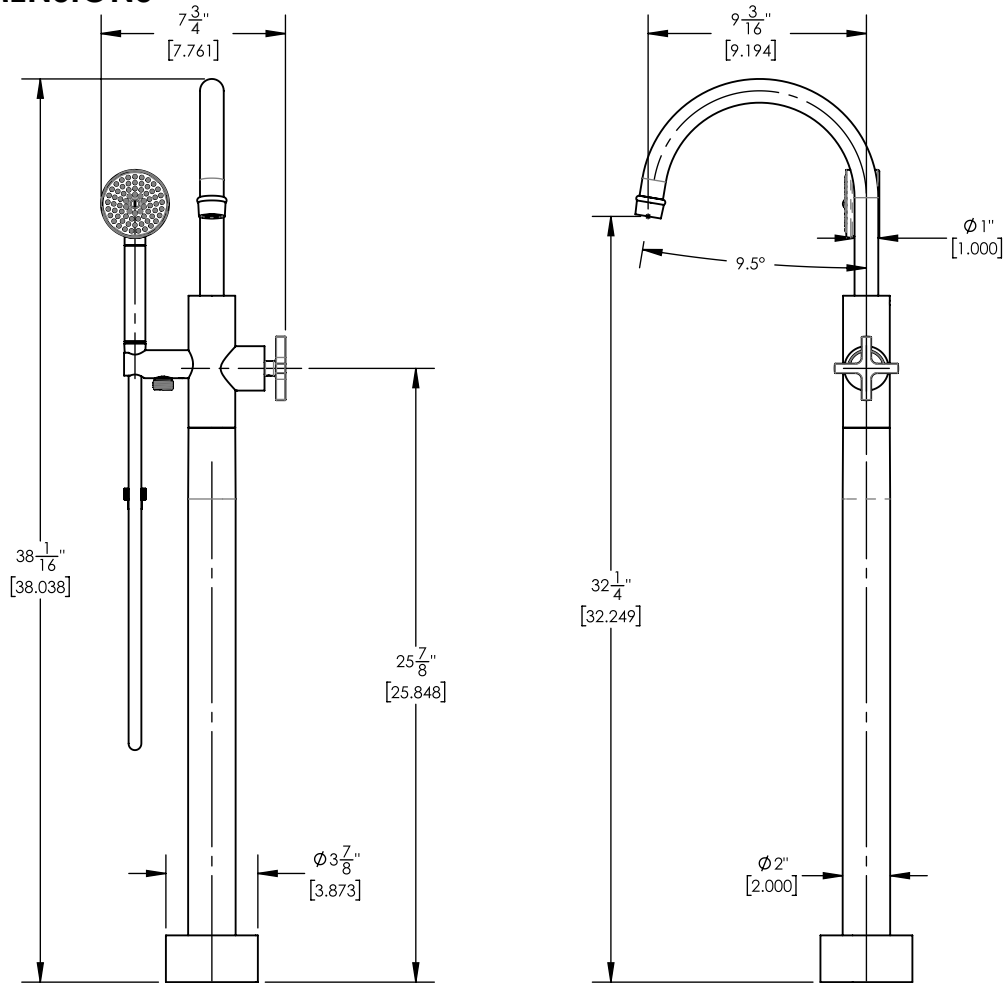

501-46-01

■ **PRODUCT FEATURES**

- Style: Traditional
- Collection: Hex Modern
- Temperature Controlled by Handle
- Integrated Diverter
- Cross Handle
- 

■ **TECHNICAL DETAILS**

Hand Shower Flow Rate: 1.8 gpm  
 Spout Flow Rate: Full Flow  
 Hand Shower Hose Length: 59"  
 Spout Reach: 9 3/16"  
 Water Pressure Maximum: 85 PSI  
 Water Pressure Minimum: 20 PSI  
 Water Pressure Recommended: 60 PSI

■ **PRODUCT DIMENSIONS**

www.phylrich.com

1261 Logan Avenue, Costa Mesa, California 92626.  
 Phone: 714.361.4800 Fax: 714.617.3120

**CODES & STANDARDS**

ASME A112.181/ CSA B1251, ASME 112.18.2/ CSA B125.2, ANSI NSF, CEC